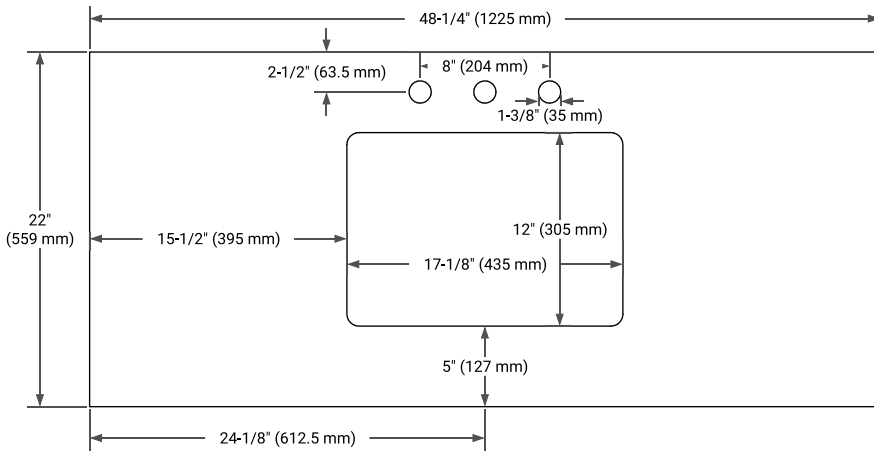

48" SINGLE RECTANGLE SINK COUNTERTOP WITH 1.5 IN. THICKNESS

OVERALL DIMENSIONS

48.25" W x 22" D x 1.5" H

COUNTERTOP OPTIONS

FEATURES

- Solid countertop with mitered edges & seams
- Undermount white rectangular sink
- Pre-drilled for 8" widespread faucet

INCLUDED

- Countertop
- Matching Backsplash
- Rectangle Sink

COUNTERTOP PLAN VIEW