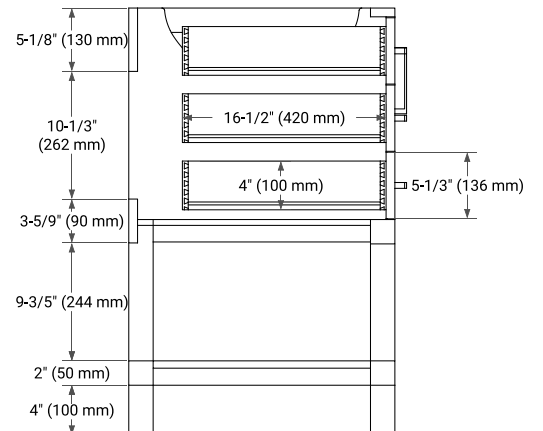

48" SINGLE SINK BASE CABINET

BASE CABINET DIMENSIONS

48" W x 21.5" D x 34.5" H

FEATURES

- Solid wood frame & plywood panels
- Dovetail drawers and joints
- Soft closing doors & drawers

HARDWARE FINISHES*

Brushed Nickel   Satin Brass   Matte Black   Polished Chrome

*Hardware comes preinstalled with the illustrated option. Other finishes are available on our online store if you prefer a different one.

AVAILABLE COLORS

White   Grey   Midnight Blue

FRONT VIEW

SIDE VIEW

PLAN VIEW