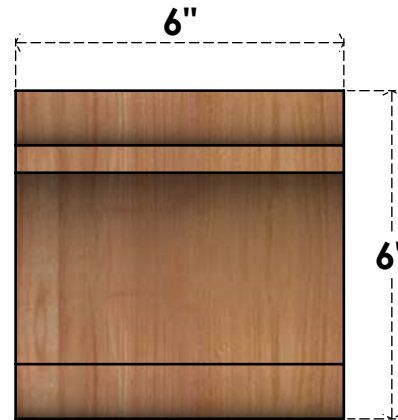

BRC06X06X06OLY00RWR

6"W X 6"D X 6"H OLYMPIC ROUGH SAWN BRACE, WESTERN RED CEDAR

SIDE

FRONT

EKENA MILLWORK
 2300 WEST MAIN ST.
 CLARKSVILLE, TX 75426
 TOLL FREE: 866-607-0453
 WWW.EKENAMILLWORK.COM

NOTES

1. INSTALLATION TO BE COMPLETED IN ACCORDANCE WITH MANUFACTURER'S SPECIFICATIONS.
2. DRAWING MAY NOT BE TO SCALE
3. THIS DRAWING IS INTENDED FOR DESIGN AND PLANNING PURPOSES ONLY.
4. ALL INFORMATION CONTAINED HEREIN WAS CURRENT AT THE TIME OF DEVELOPMENT BUT MUST BE REVIEWED AND APPROVED BY THE PRODUCT MANUFACTURER TO BE CONSIDERED ACCURATE.
5. PRODUCTS ARE NOT KILN DRIED. THIS ITEM IS UNIQUE AND WILL CONTAIN THE NATURAL VARIATIONS THAT THE WOOD SPECIES OFFERS. THIS MAY RESULT IN VARIATIONS UP TO 1/4"