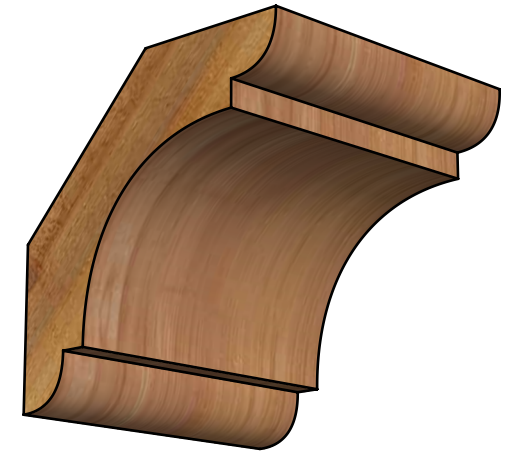

BRC06X06X06OLY00RWR

6"W X 6"D X 6"H OLYMPIC ROUGH SAWN BRACE, WESTERN RED CEDAR

SIDE

FRONT

EKENA MILLWORK
 2300 WEST MAIN ST.
 CLARKSVILLE, TX 75426
 TOLL FREE: 866-607-0453
 WWW.EKENAMILLWORK.COM

NOTES

1. INSTALLATION TO BE COMPLETED IN ACCORDANCE WITH MANUFACTURER'S SPECIFICATIONS.
2. DRAWING MAY NOT BE TO SCALE
3. THIS DRAWING IS INTENDED FOR DESIGN AND PLANNING PURPOSES ONLY.
4. ALL INFORMATION CONTAINED HEREIN WAS CURRENT AT THE TIME OF DEVELOPMENT BUT MUST BE REVIEWED AND APPROVED BY THE PRODUCT MANUFACTURER TO BE CONSIDERED ACCURATE.
5. PRODUCTS ARE NOT KILN DRIED. THIS ITEM IS UNIQUE AND WILL CONTAIN THE NATURAL VARIATIONS THAT THE WOOD SPECIES OFFERS. THIS MAY RESULT IN VARIATIONS UP TO 1/4"