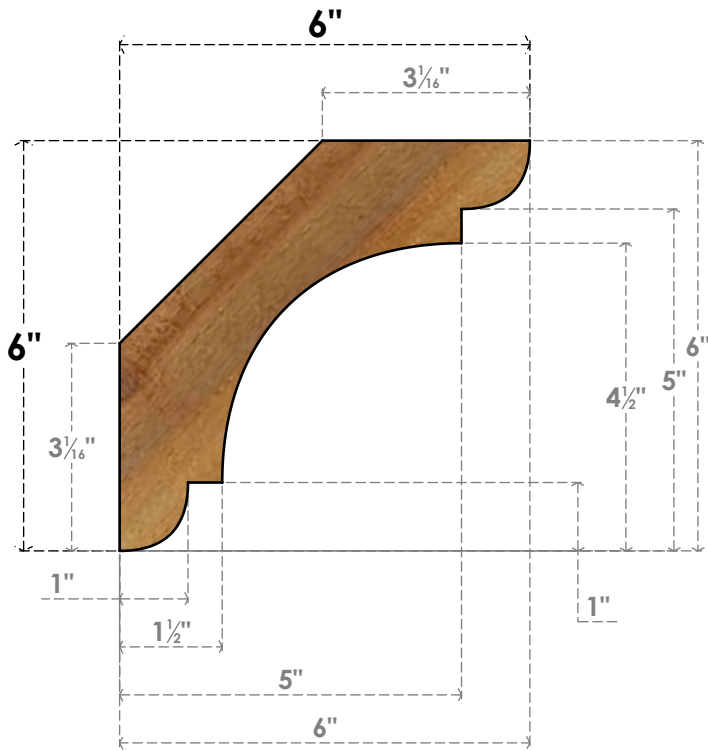

BRC06X06X06OLY00RWR

6"W X 6"D X 6"H OLYMPIC ROUGH SAWN BRACE, WESTERN RED CEDAR

SIDE

FRONT

EKENA MILLWORK
 2300 WEST MAIN ST.
 CLARKSVILLE, TX 75426
 TOLL FREE: 866-607-0453
 WWW.EKENAMILLWORK.COM

NOTES

1. INSTALLATION TO BE COMPLETED IN ACCORDANCE WITH MANUFACTURER'S SPECIFICATIONS.
2. DRAWING MAY NOT BE TO SCALE
3. THIS DRAWING IS INTENDED FOR DESIGN AND PLANNING PURPOSES ONLY.
4. ALL INFORMATION CONTAINED HEREIN WAS CURRENT AT THE TIME OF DEVELOPMENT BUT MUST BE REVIEWED AND APPROVED BY THE PRODUCT MANUFACTURER TO BE CONSIDERED ACCURATE.
5. PRODUCTS ARE NOT KILN DRIED. THIS ITEM IS UNIQUE AND WILL CONTAIN THE NATURAL VARIATIONS THAT THE WOOD SPECIES OFFERS. THIS MAY RESULT IN VARIATIONS UP TO 1/4"