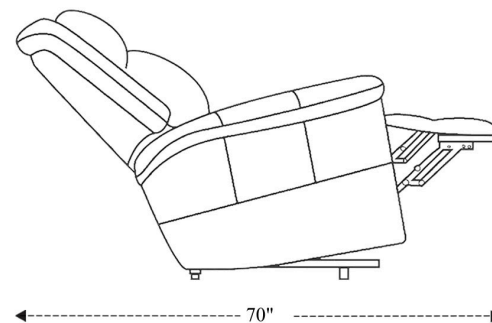

Power Reclining Sofa

Overall Dimensions	86" x 41" x 41"
Overall Width	86"
Overall Depth	41"
Overall Height	41"
Overall Weight	274.3 lbs.
Fully Reclined	70"
Distance from Wall	7.5"
Back of Seat to end of Chaise	41"
Leg Height <small>(Distance from Foot Rest to Floor in Full Recline)</small>	21"
Head Height <small>(Distance from Headrest to Floor in Full Recline)</small>	32"

Seat Width	69.5"
Seat Depth	22"
Seat Height	21"
Arm Width	8.5"
Arm Depth	21.5"
Arm Height	24"
Back Width	81"
Back Height	24.5"
Headrest Extended from Back	6.5"

Power Recliner

Overall Dimensions	41" x 41" x 41"
Overall Width	41"
Overall Depth	41"
Overall Height	41"
Overall Weight	135.7 lbs.
Fully Reclined	70"
Distance from Wall	7.5"
Back of Seat to end of Chaise	40.75"
Leg Height <small>(Distance from Foot Rest to Floor in Full Recline)</small>	21"
Head Height <small>(Distance from Headrest to Floor in Full Recline)</small>	32"

Seat Width	22.5"
Seat Depth	22"
Seat Height	20.75"
Arm Width	8.5"
Arm Depth	21.5"
Arm Height	24"
Back Width	33.5"
Back Height	24.5"
Headrest Extended from Back	6.5"