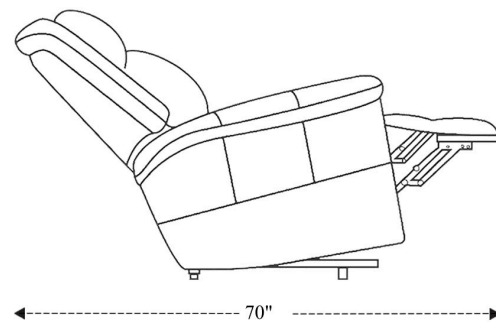

Power Reclining Sofa

Overall Dimensions	86" x 41" x 41"
Overall Width	86"
Overall Depth	41"
Overall Height	41"
Overall Weight	274.3 lbs.
Fully Reclined	70"
Distance from Wall	7.5"
Back of Seat to end of Chaise	41"
Leg Height <small>(Distance from Foot Rest to Floor in Full Recline)</small>	21"
Head Height <small>(Distance from Headrest to Floor in Full Recline)</small>	32"

Seat Width	69.5"
Seat Depth	22"
Seat Height	21"
Arm Width	8.5"
Arm Depth	21.5"
Arm Height	24"
Back Width	81"
Back Height	24.5"
Headrest Extended from Back	6.5"

Power Recliner

Overall Dimensions	41" x 41" x 41"
Overall Width	41"
Overall Depth	41"
Overall Height	41"
Overall Weight	135.7 lbs.
Fully Reclined	70"
Distance from Wall	7.5"
Back of Seat to end of Chaise	40.75"
Leg Height <small>(Distance from Foot Rest to Floor in Full Recline)</small>	21"
Head Height <small>(Distance from Headrest to Floor in Full Recline)</small>	32"

Seat Width	22.5"
Seat Depth	22"
Seat Height	20.75"
Arm Width	8.5"
Arm Depth	21.5"
Arm Height	24"
Back Width	33.5"
Back Height	24.5"
Headrest Extended from Back	6.5"