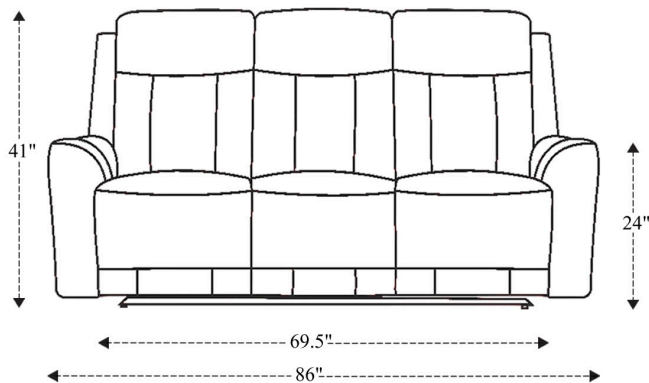

Power Reclining Sofa

Overall Dimensions	86" x 41" x 41"
Overall Width	86"
Overall Depth	41"
Overall Height	41"
Overall Weight	274.3 lbs.
Fully Reclined	70"
Distance from Wall	7.5"
Back of Seat to end of Chaise	41"
Leg Height <small>(Distance from Foot Rest to Floor in Full Recline)</small>	21"
Head Height <small>(Distance from Headrest to Floor in Full Recline)</small>	32"

Seat Width	69.5"
Seat Depth	22"
Seat Height	21"
Arm Width	8.5"
Arm Depth	21.5"
Arm Height	24"
Back Width	81"
Back Height	24.5"
Headrest Extended from Back	6.5"

Power Recliner

Overall Dimensions	41" x 41" x 41"
Overall Width	41"
Overall Depth	41"
Overall Height	41"
Overall Weight	135.7 lbs.
Fully Reclined	70"
Distance from Wall	7.5"
Back of Seat to end of Chaise	40.75"
Leg Height <small>(Distance from Foot Rest to Floor in Full Recline)</small>	21"
Head Height <small>(Distance from Headrest to Floor in Full Recline)</small>	32"

Seat Width	22.5"
Seat Depth	22"
Seat Height	20.75"
Arm Width	8.5"
Arm Depth	21.5"
Arm Height	24"
Back Width	33.5"
Back Height	24.5"
Headrest Extended from Back	6.5"