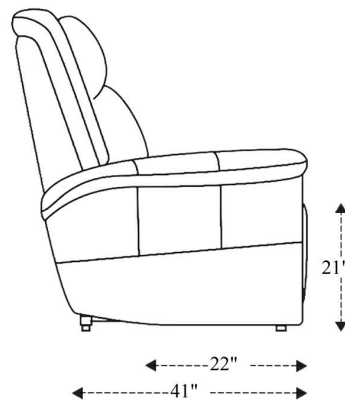

Power Reclining Sofa

Overall Dimensions	86" x 41" x 41"
Overall Width	86"
Overall Depth	41"
Overall Height	41"
Overall Weight	274.3 lbs.
Fully Reclined	70"
Distance from Wall	7.5"
Back of Seat to end of Chaise	41"
Leg Height <small>(Distance from Foot Rest to Floor in Full Recline)</small>	21"
Head Height <small>(Distance from Headrest to Floor in Full Recline)</small>	32"

Seat Width	69.5"
Seat Depth	22"
Seat Height	21"
Arm Width	8.5"
Arm Depth	21.5"
Arm Height	24"
Back Width	81"
Back Height	24.5"
Headrest Extended from Back	6.5"

Power Recliner

Overall Dimensions	41" x 41" x 41"
Overall Width	41"
Overall Depth	41"
Overall Height	41"
Overall Weight	135.7 lbs.
Fully Reclined	70"
Distance from Wall	7.5"
Back of Seat to end of Chaise	40.75"
Leg Height <small>(Distance from Foot Rest to Floor in Full Recline)</small>	21"
Head Height <small>(Distance from Headrest to Floor in Full Recline)</small>	32"

Seat Width	22.5"
Seat Depth	22"
Seat Height	20.75"
Arm Width	8.5"
Arm Depth	21.5"
Arm Height	24"
Back Width	33.5"
Back Height	24.5"
Headrest Extended from Back	6.5"