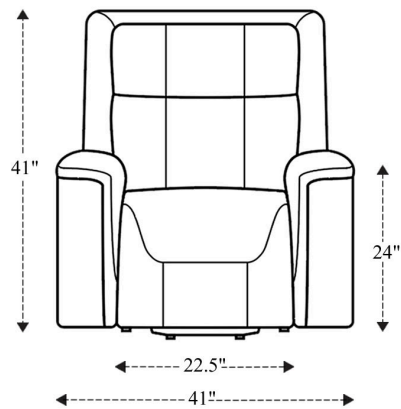

Power Reclining Sofa

Overall Dimensions	86" x 41" x 41"
Overall Width	86"
Overall Depth	41"
Overall Height	41"
Overall Weight	274.3 lbs.
Fully Reclined	70"
Distance from Wall	7.5"
Back of Seat to end of Chaise	41"
Leg Height <small>(Distance from Foot Rest to Floor in Full Recline)</small>	21"
Head Height <small>(Distance from Headrest to Floor in Full Recline)</small>	32"

Seat Width	69.5"
Seat Depth	22"
Seat Height	21"
Arm Width	8.5"
Arm Depth	21.5"
Arm Height	24"
Back Width	81"
Back Height	24.5"
Headrest Extended from Back	6.5"

Power Recliner

Overall Dimensions	41" x 41" x 41"
Overall Width	41"
Overall Depth	41"
Overall Height	41"
Overall Weight	135.7 lbs.
Fully Reclined	70"
Distance from Wall	7.5"
Back of Seat to end of Chaise	40.75"
Leg Height <small>(Distance from Foot Rest to Floor in Full Recline)</small>	21"
Head Height <small>(Distance from Headrest to Floor in Full Recline)</small>	32"

Seat Width	22.5"
Seat Depth	22"
Seat Height	20.75"
Arm Width	8.5"
Arm Depth	21.5"
Arm Height	24"
Back Width	33.5"
Back Height	24.5"
Headrest Extended from Back	6.5"