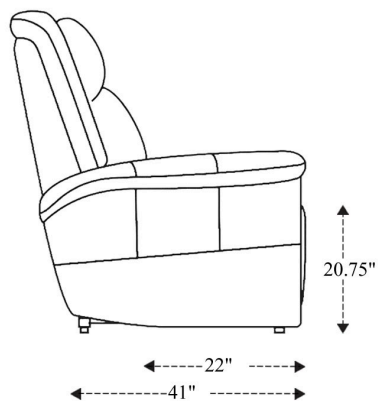

Power Reclining Sofa

Overall Dimensions	86" x 41" x 41"
Overall Width	86"
Overall Depth	41"
Overall Height	41"
Overall Weight	274.3 lbs.
Fully Reclined	70"
Distance from Wall	7.5"
Back of Seat to end of Chaise	41"
Leg Height <small>(Distance from Foot Rest to Floor in Full Recline)</small>	21"
Head Height <small>(Distance from Headrest to Floor in Full Recline)</small>	32"

Seat Width	69.5"
Seat Depth	22"
Seat Height	21"
Arm Width	8.5"
Arm Depth	21.5"
Arm Height	24"
Back Width	81"
Back Height	24.5"
Headrest Extended from Back	6.5"

Power Recliner

Overall Dimensions	41" x 41" x 41"
Overall Width	41"
Overall Depth	41"
Overall Height	41"
Overall Weight	135.7 lbs.
Fully Reclined	70"
Distance from Wall	7.5"
Back of Seat to end of Chaise	40.75"
Leg Height <small>(Distance from Foot Rest to Floor in Full Recline)</small>	21"
Head Height <small>(Distance from Headrest to Floor in Full Recline)</small>	32"

Seat Width	22.5"
Seat Depth	22"
Seat Height	20.75"
Arm Width	8.5"
Arm Depth	21.5"
Arm Height	24"
Back Width	33.5"
Back Height	24.5"
Headrest Extended from Back	6.5"