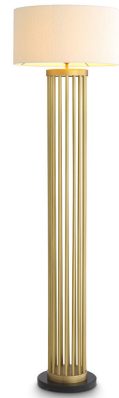

EICHHOLTZ

EST. 1992

SPECIFICATION SHEET

Item no.	116774UL
Item description	Floor Lamp Condo antique brass finish incl bouclé shade Antique brass finish black marble base Including bouclé shade
Suitable for	Indoor use/dry locations only
Net weight (kg)	14.855
Net weight (lbs)	32.74

DIMENSIONS

Dimensions (cm)	W. 30 max W. 55 H. 188 cm
Dimensions (inch)	W. 11.81" max W. 21.65" H. 74.02"
Shade dimensions (cm)	Bottom Ø 55 H. 30 cm
Shade dimensions (inch)	Bottom Ø 21.65" H. 11.81"
Wire length (cm)	200
Wire length (inch)	78.74

MATERIALS

116597	Shade Cylinder bouclé ø 55 x H. 30 cm Fabric Polyvinylchloride Steel
114405UL	Floor Lamp Condo antique brass finish excl shade Iron Marble

SPECIFICATIONS

Lamp holder	E26
Lamp holder qty	1
Plug	B - Male Edison plug
Voltage	110 Volt
Rec. bulb wattage (max)	5 watt
Wattage (max)	40 watt
Shade support	E26 Ring
Wire	3 core (0,75mm ²)

LOGISTIC INFORMATION

116597	Shade Cylinder bouclé ø 55 x H. 30 cm 1 pc(s)
Carton length (m)	0.31
Carton width (m)	0.55
Carton height (m)	0.55
Carton cubage (m)	0.09378
Gross weight (kg)	0.9
HS code EU	94059900
Carton length (inch)	12.2
Carton width (inch)	21.65
Carton height (inch)	21.65
Carton cubage (ft)	3.31181
Gross weight (lbs)	1.98