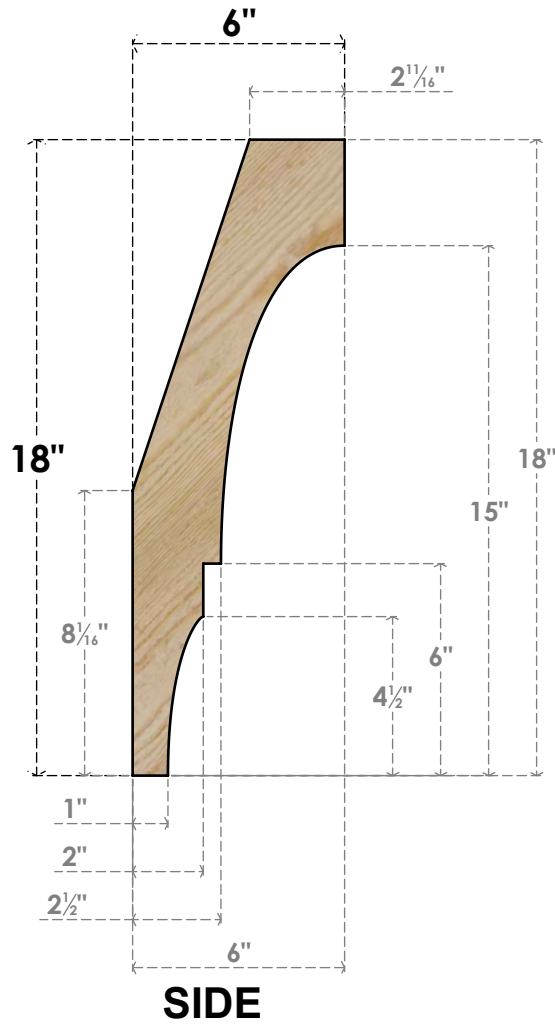

BRC06X06X18BOA00RDF

6"W X 6"D X 18"H BALBOA ROUGH SAWN BRACE, DOUGLAS FIR

EKENA MILLWORK
 2300 WEST MAIN ST.
 CLARKSVILLE, TX 75426
 TOLL FREE: 866-607-0453
 WWW.EKENAMILLWORK.COM

NOTES

1. INSTALLATION TO BE COMPLETED IN ACCORDANCE WITH MANUFACTURER'S SPECIFICATIONS.
2. DRAWING MAY NOT BE TO SCALE
3. THIS DRAWING IS INTENDED FOR DESIGN AND PLANNING PURPOSES ONLY.
4. ALL INFORMATION CONTAINED HEREIN WAS CURRENT AT THE TIME OF DEVELOPMENT BUT MUST BE REVIEWED AND APPROVED BY THE PRODUCT MANUFACTURER TO BE CONSIDERED ACCURATE.
5. PRODUCTS ARE NOT KILN DRIED. THIS ITEM IS UNIQUE AND WILL CONTAIN THE NATURAL VARIATIONS THAT THE WOOD SPECIES OFFERS. THIS MAY RESULT IN VARIATIONS UP TO 1/4"