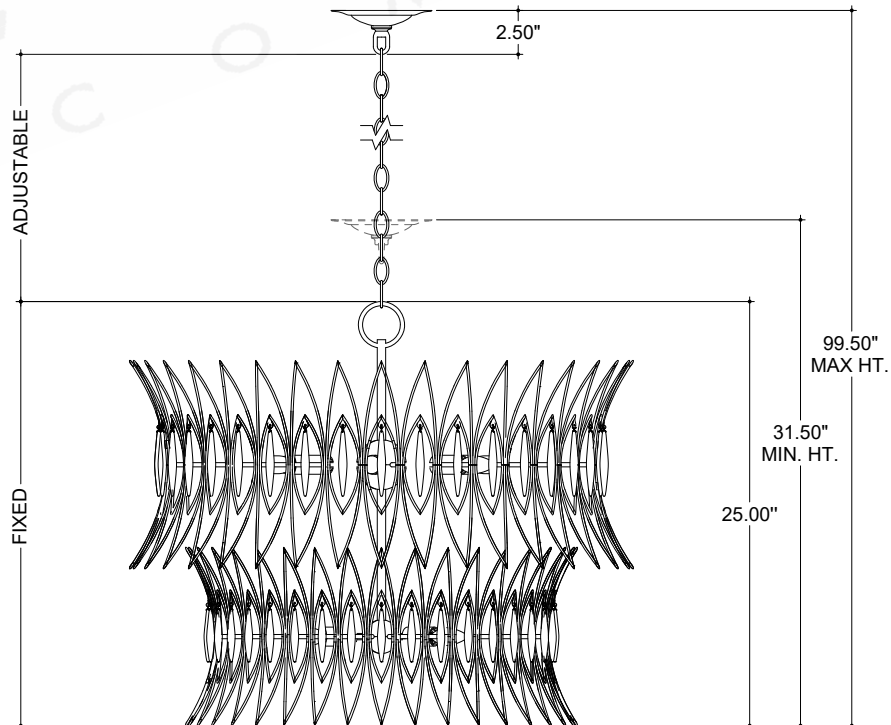

ITEM: 9000-1287

Overall Dimensions

Height: 25"

Diameter: 30"

30.00" DIA. FRAME

6.00" DIA. CANOPY

1.00" H X 4.25" W
CROSS BAR

TOP VIEW

CANOPY DETAIL

FRONT VIEW