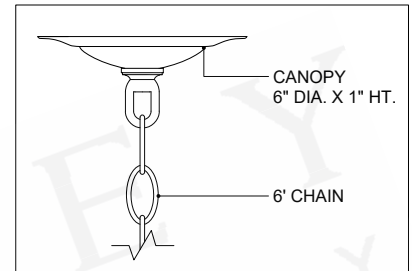

ITEM: 9000-1287

Overall Dimensions

Height: 25"

Diameter: 30"

30.00" DIA. FRAME

6.00" DIA. CANOPY

1.00" H X 4.25" W
CROSS BAR

TOP VIEW

CANOPY DETAIL

FRONT VIEW