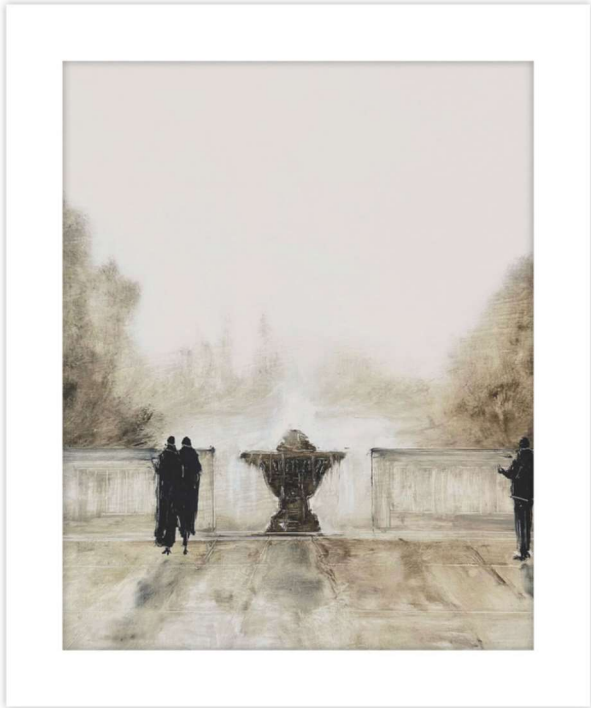

THEODORE ALEXANDER

England Moments 5

D3104S62065-5182

Wood Frame

Textured Paper

M5 - White Smooth + White Core Width:4"

F1360 - Antique Silver & Black Cap Frame - Width: 0.75

W 27½ x D 1¼ x H 32½ inches

Material(s):

Collection: Art by TA

Style: Modern / Formal Modern

Type: Décor / Wall Art