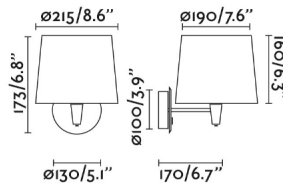

General characteristics

Fixation	Wall
voltage	120V
Hertz	60Hz
Max. Power	15W

Material

Body/Structure	Steel
Screen	Textile

Finish

Body/Structure	White
Screen	Green
Location	Dry locations only
US Certification	Fijas cETLus