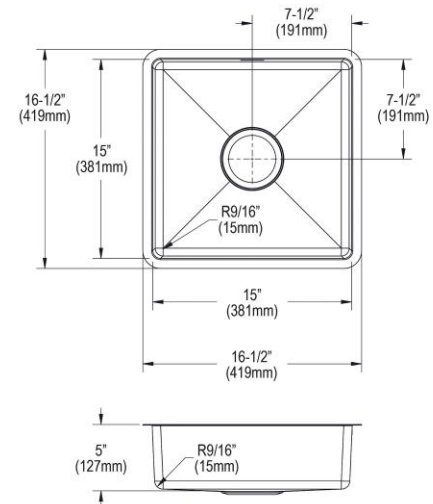

Installation Profile:

PART: _____ QTY: _____

PROJECT: _____

CONTACT: _____

DATE: _____

NOTES: _____

APPROVAL: _____

In keeping with our policy of continuing product improvement, Elkay reserves the right to change product specifications without notice. Please visit elkay.com for the most current version of Elkay product specification sheets. This specification describes an Elkay product with design, quality, and functional benefits to the user. When making a comparison of other producers' offerings, be certain these features are not overlooked.