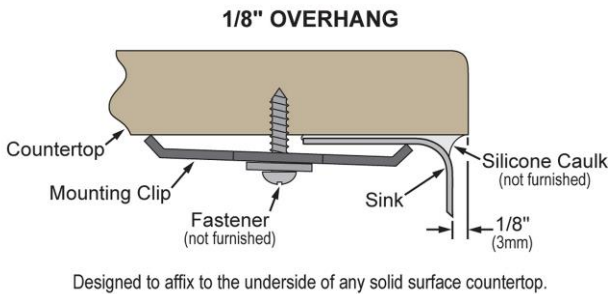

Installation Profile:

PART: _____ QTY: _____

PROJECT: _____

CONTACT: _____

DATE: _____

NOTES: _____

APPROVAL: _____

In keeping with our policy of continuing product improvement, Elkay reserves the right to change product specifications without notice. Please visit elkay.com for the most current version of Elkay product specification sheets. This specification describes an Elkay product with design, quality, and functional benefits to the user. When making a comparison of other producers' offerings, be certain these features are not overlooked.