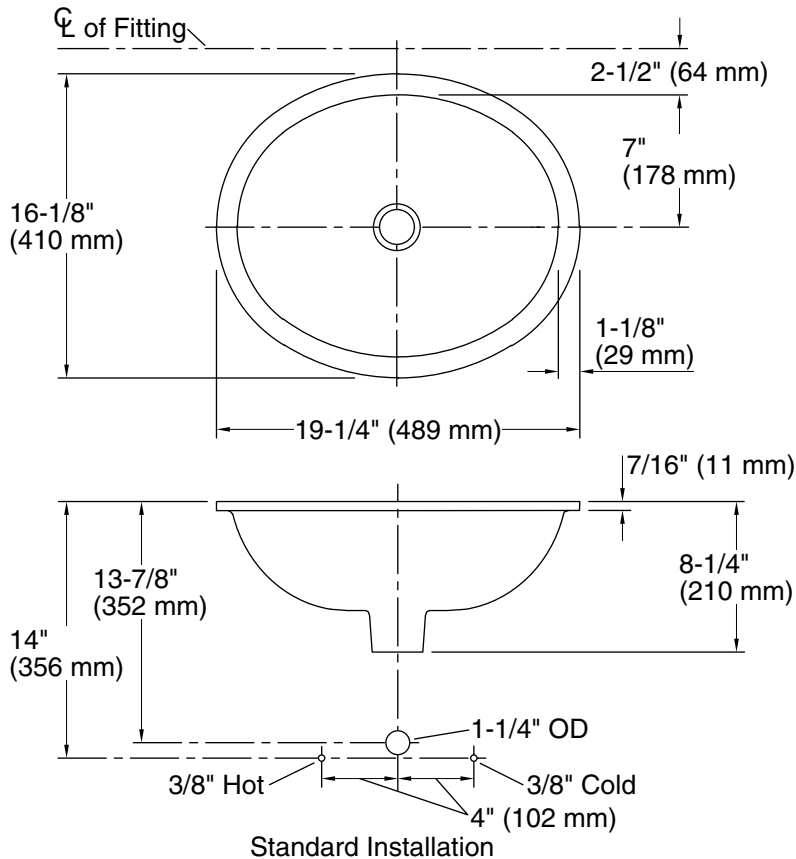

## Technical Information

All product dimensions are nominal.

- Bowl configuration: Single
- Installation: Undermount
- Bowl area (Only): Length: 17" (432 mm)  
Width: 14" (356 mm)  
Water depth: 6-3/8" (162 mm)
- Drain hole: 1-3/4" (44 mm)
- Template: 1151011-7, required, included