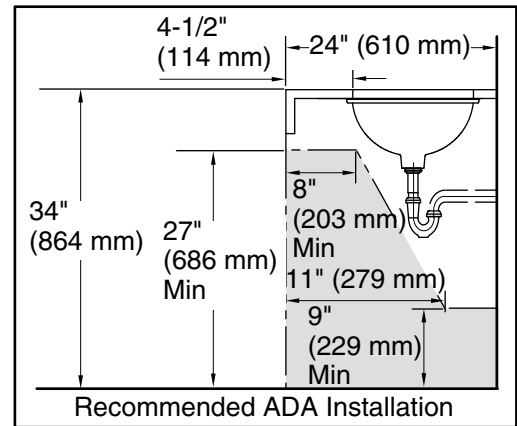

## Technical Information

All product dimensions are nominal.

- Bowl configuration: Single
- Installation: Undermount
- Bowl area (Only): Length: 17" (432 mm)  
Width: 14" (356 mm)  
Water depth: 6-3/8" (162 mm)
- Drain hole: 1-3/4" (44 mm)
- Template: 1151011-7, required, included