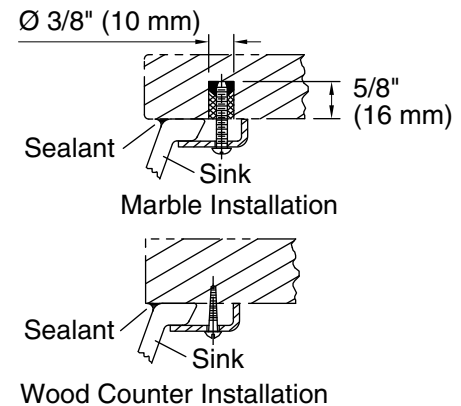

## Technical Information

All product dimensions are nominal.

- Bowl configuration: Single
- Installation: Undermount
- Bowl area (Only): Length: 17" (432 mm)  
Width: 14" (356 mm)  
Water depth: 6-3/8" (162 mm)
- Drain hole: 1-3/4" (44 mm)
- Template: 1151011-7, required, included