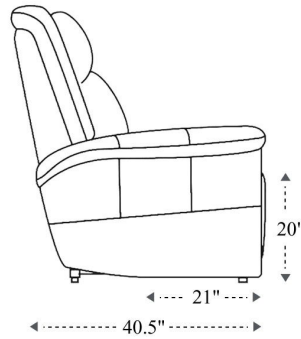

MECL#832PH

Power Reclining Sofa

Overall Dimensions	86" x 40.5" x 41.5"
Overall Width	86"
Overall Depth	40.5"
Overall Height	41.5"
Overall Weight	250.8 lbs.
Fully Reclined	65.5"
Distance from Wall	6"
Back of Seat to end of Chaise	40"
Leg Height (Distance from Foot Rest to Floor in Full Recline)	23"
Head Height (Distance from Headrest to Floor in Full Recline)	27"

Seat Width	22"
Seat Depth	21"
Seat Height	20"
Arm Width	10.5"
Arm Depth	22"
Arm Height	25.5"
Back Width	22"
Back Height	26"
Headrest Extended from Back	3"

MECL#812PH Power Recliner

Overall Dimensions	41" x 40.5" x 41.5"
Overall Width	41"
Overall Depth	40.5"
Overall Height	41.5"
Overall Weight	127.5 lbs.
Fully Reclined	65.5"
Distance from Wall	6"
Back of Seat to end of Chaise	40"
Leg Height (Distance from Foot Rest to Floor in Full Recline)	23"
Head Height (Distance from Headrest to Floor in Full Recline)	27"

Seat Width	19.5"
Seat Depth	23"
Seat Height	20"
Arm Width	10.5"
Arm Depth	22"
Arm Height	25.5"
Back Width	22"
Back Height	26"
Headrest Extended from Back	3"