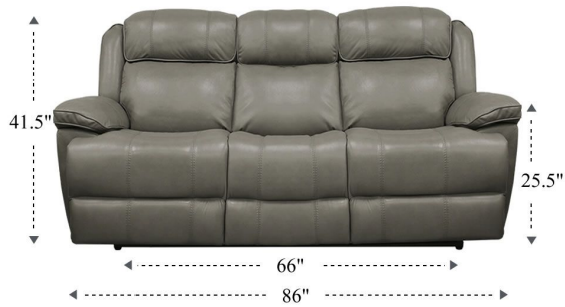

MECL#832PH

Power Reclining Sofa

Overall Dimensions	86" x 40.5" x 41.5"
Overall Width	86"
Overall Depth	40.5"
Overall Height	41.5"
Overall Weight	250.8 lbs.
Fully Reclined	65.5"
Distance from Wall	6"
Back of Seat to end of Chaise	40"
Leg Height (Distance from Foot Rest to Floor in Full Recline)	23"
Head Height (Distance from Headrest to Floor in Full Recline)	27"

Seat Width	22"
Seat Depth	21"
Seat Height	20"
Arm Width	10.5"
Arm Depth	22"
Arm Height	25.5"
Back Width	22"
Back Height	26"
Headrest Extended from Back	3"

MECL#812PH Power Recliner

Overall Dimensions	41" x 40.5" x 41.5"
Overall Width	41"
Overall Depth	40.5"
Overall Height	41.5"
Overall Weight	127.5 lbs.
Fully Reclined	65.5"
Distance from Wall	6"
Back of Seat to end of Chaise	40"
Leg Height (Distance from Foot Rest to Floor in Full Recline)	23"
Head Height (Distance from Headrest to Floor in Full Recline)	27"

Seat Width	19.5"
Seat Depth	23"
Seat Height	20"
Arm Width	10.5"
Arm Depth	22"
Arm Height	25.5"
Back Width	22"
Back Height	26"
Headrest Extended from Back	3"