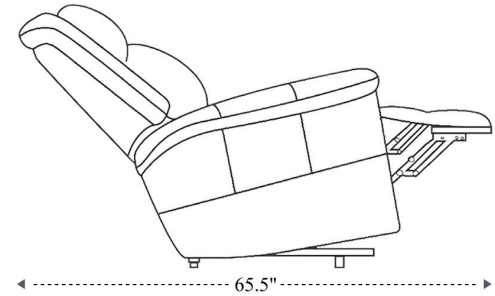

MECL#832PH

Power Reclining Sofa

Overall Dimensions	86" x 40.5" x 41.5"
Overall Width	86"
Overall Depth	40.5"
Overall Height	41.5"
Overall Weight	250.8 lbs.
Fully Reclined	65.5"
Distance from Wall	6"
Back of Seat to end of Chaise	40"
Leg Height (Distance from Foot Rest to Floor in Full Recline)	23"
Head Height (Distance from Headrest to Floor in Full Recline)	27"

Seat Width	22"
Seat Depth	21"
Seat Height	20"
Arm Width	10.5"
Arm Depth	22"
Arm Height	25.5"
Back Width	22"
Back Height	26"
Headrest Extended from Back	3"

MECL#812PH Power Recliner

Overall Dimensions	41" x 40.5" x 41.5"
Overall Width	41"
Overall Depth	40.5"
Overall Height	41.5"
Overall Weight	127.5 lbs.
Fully Reclined	65.5"
Distance from Wall	6"
Back of Seat to end of Chaise	40"
Leg Height (Distance from Foot Rest to Floor in Full Recline)	23"
Head Height (Distance from Headrest to Floor in Full Recline)	27"

Seat Width	19.5"
Seat Depth	23"
Seat Height	20"
Arm Width	10.5"
Arm Depth	22"
Arm Height	25.5"
Back Width	22"
Back Height	26"
Headrest Extended from Back	3"