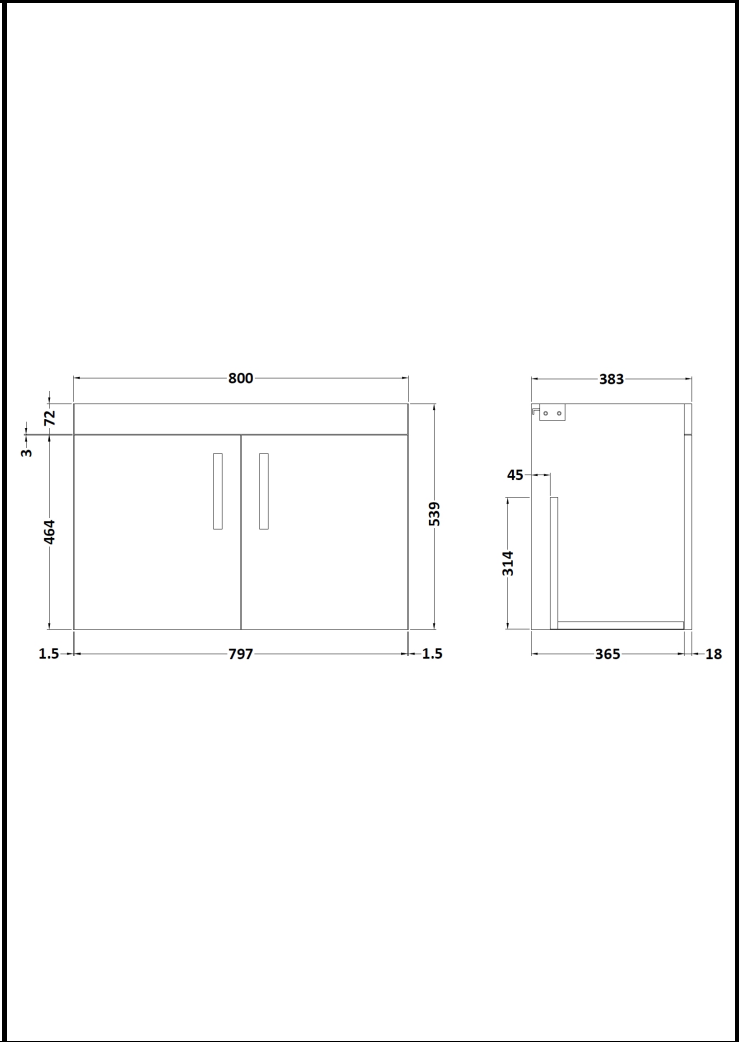

CUSTOMER DATA SHEET

DESCRIPTION:

800 Wall Hung 2-Door & Basin 2

CUSTOMER DATA SHEET - FURNITURE

DESCRIPTION: 800 Wall Hung 2-Door Basin Unit

PRODUCT DIMENSIONS			
Height (mm)	Width (mm)	Depth (mm)	Nett Wgt Kg
540	800	383	15

PACKAGING DIMENSIONS			
Height (mm)	Width (mm)	Depth (mm)	Gross Wgt Kg
405	820	560	15

PACKAGING DATA			
Box Colour	Brown Cardboard Box		
Box Qty	1	Label Colour	White Label
Label Size	100 x 50	Label Qty	2

OUTER BOX DIMENSIONS (If Applicable)			
Height (mm)	Width (mm)	Depth (mm)	Gross Wgt Kg

PRODUCT DETAILS				
Country of Origin	United Kingdom			
Fitting Instruction	No			
Constr' Method	Cam & Wood Dowel			
Cabinet Finish	MFC Gloss			
Cab Thickness (mm)	18			
Drawer Included	No			
No of Shelves	0			
Hinge Inc'	Yes, Supplied			
Fixings Inc'	Yes			
Handle Inc'	Yes, Supplied			
Handle Type	Strap			
Certification	FSC	Yes	CE	N/A
Colour	Gloss Grey			
Constr' Type	Rigid			
Fascia Finish	MFC Gloss			
Fas Thickness (mm)	18			
Drawer Type	Not Applicable			
Hinge Type	95 Degree Clip-On Soft Close			
Adjustable Legs	No, Not Required			
Handle Style	Contemporary			
Waste Shroud	No			

CUSTOMER DATA SHEET - CERAMICS

DESCRIPTION: Minimalist Basin 800mm

PRODUCT DIMENSIONS			
Height (mm)	Width (mm)	Depth (mm)	Nett Wgt Kg
170	800	390	16.9

PACKAGING DIMENSIONS			
Height (mm)	Width (mm)	Depth (mm)	Gross Wgt Kg
400	820	200	16.9