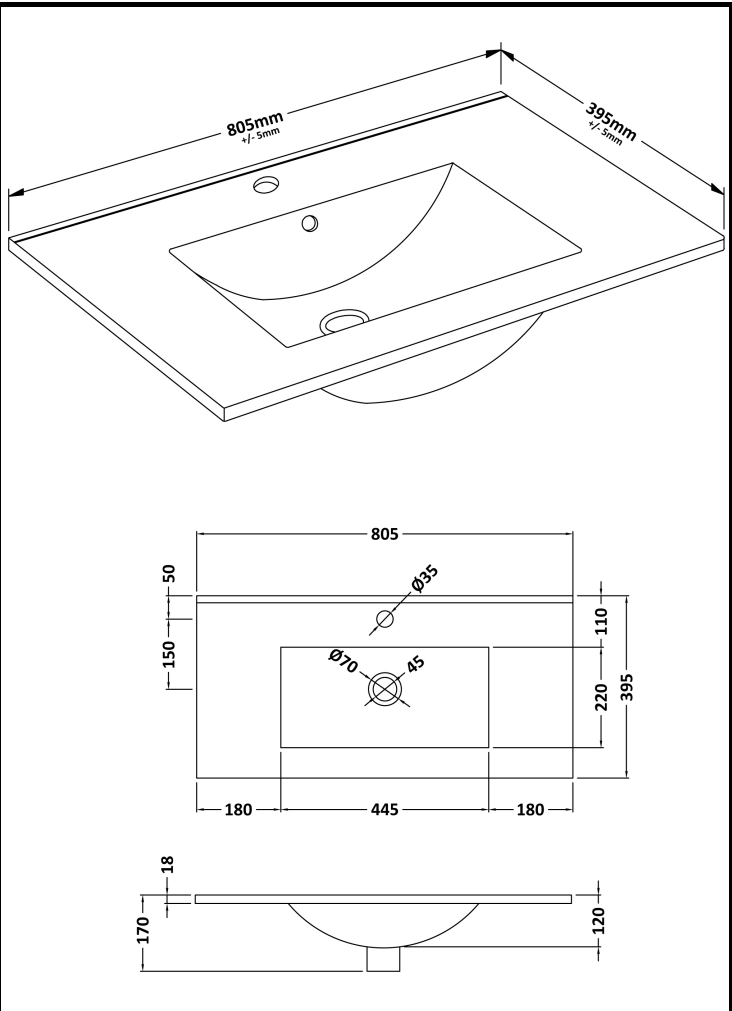

CUSTOMER DATA SHEET

DESCRIPTION:

800 Wall Hung 2-Door & Basin 2

CUSTOMER DATA SHEET - FURNITURE

DESCRIPTION: 800 Wall Hung 2-Door Basin Unit

PRODUCT DIMENSIONS			
Height (mm)	Width (mm)	Depth (mm)	Nett Wgt Kg
540	800	383	15

PACKAGING DIMENSIONS			
Height (mm)	Width (mm)	Depth (mm)	Gross Wgt Kg
405	820	560	15

PACKAGING DATA			
Box Colour	Brown Cardboard Box		
Box Qty	1	Label Colour	White Label
Label Size	100 x 50	Label Qty	2

OUTER BOX DIMENSIONS (If Applicable)			
Height (mm)	Width (mm)	Depth (mm)	Gross Wgt Kg

PRODUCT DETAILS				
Country of Origin	United Kingdom			
Fitting Instruction	No			
Constr' Method	Cam & Wood Dowel			
Cabinet Finish	MFC Gloss			
Cab Thickness (mm)	18			
Drawer Included	No			
No of Shelves	0			
Hinge Inc'	Yes, Supplied			
Fixings Inc'	Yes			
Handle Inc'	Yes, Supplied			
Handle Type	Strap			
Certification	FSC	Yes	CE	N/A
Colour	Gloss Grey			
Constr' Type	Rigid			
Fascia Finish	MFC Gloss			
Fas Thickness (mm)	18			
Drawer Type	Not Applicable			
Hinge Type	95 Degree Clip-On Soft Close			
Adjustable Legs	No, Not Required			
Handle Style	Contemporary			
Waste Shroud	No			

CUSTOMER DATA SHEET - CERAMICS

DESCRIPTION: Minimalist Basin 800mm

PRODUCT DIMENSIONS			
Height (mm)	Width (mm)	Depth (mm)	Nett Wgt Kg
170	800	390	16.9

PACKAGING DIMENSIONS			
Height (mm)	Width (mm)	Depth (mm)	Gross Wgt Kg
400	820	200	16.9