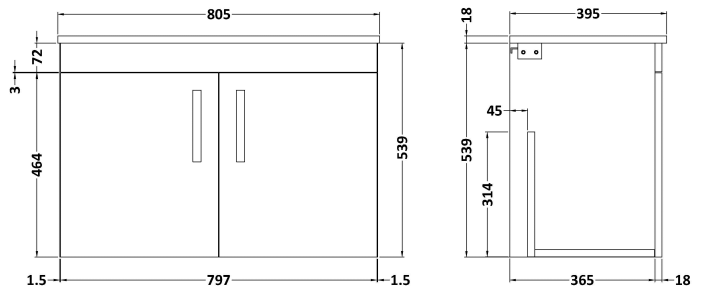

CUSTOMER DATA SHEET

DESCRIPTION:

800 Wall Hung 2-Door & Basin 2

CUSTOMER DATA SHEET - FURNITURE

DESCRIPTION: 800 Wall Hung 2-Door Basin Unit

PRODUCT DIMENSIONS			
Height (mm)	Width (mm)	Depth (mm)	Nett Wgt Kg
540	800	383	15

PACKAGING DIMENSIONS			
Height (mm)	Width (mm)	Depth (mm)	Gross Wgt Kg
405	820	560	15

PACKAGING DATA			
Box Colour	Brown Cardboard Box		
Box Qty	1	Label Colour	White Label
Label Size	100 x 50	Label Qty	2

OUTER BOX DIMENSIONS (If Applicable)			
Height (mm)	Width (mm)	Depth (mm)	Gross Wgt Kg

PRODUCT DETAILS				
Country of Origin	United Kingdom			
Fitting Instruction	No			
Constr' Method	Cam & Wood Dowel			
Cabinet Finish	MFC Gloss			
Cab Thickness (mm)	18			
Drawer Included	No			
No of Shelves	0			
Hinge Inc'	Yes, Supplied			
Fixings Inc'	Yes			
Handle Inc'	Yes, Supplied			
Handle Type	Strap			
Certification	FSC	Yes	CE	N/A
Colour	Gloss Grey			
Constr' Type	Rigid			
Fascia Finish	MFC Gloss			
Fas Thickness (mm)	18			
Drawer Type	Not Applicable			
Hinge Type	95 Degree Clip-On Soft Close			
Adjustable Legs	No, Not Required			
Handle Style	Contemporary			
Waste Shroud	No			

CUSTOMER DATA SHEET - CERAMICS

DESCRIPTION: Minimalist Basin 800mm

PRODUCT DIMENSIONS			
Height (mm)	Width (mm)	Depth (mm)	Nett Wgt Kg
170	800	390	16.9

PACKAGING DIMENSIONS			
Height (mm)	Width (mm)	Depth (mm)	Gross Wgt Kg
400	820	200	16.9