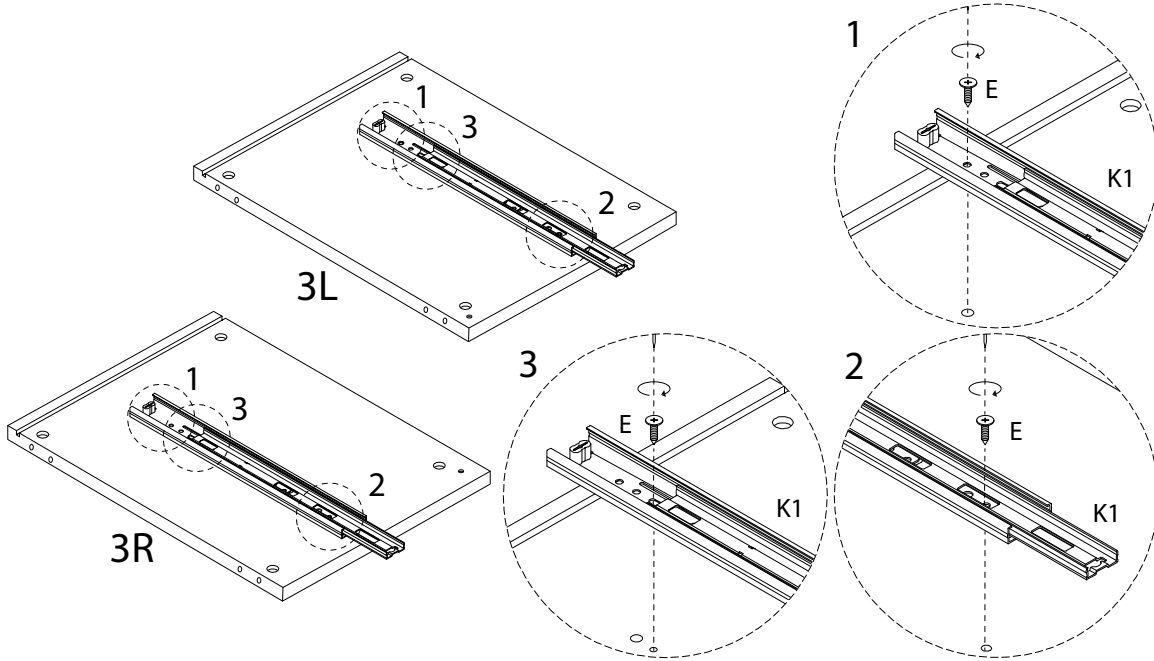

Diagram illustrating assembly instructions and safety warnings:

- Top Section:** A rounded rectangular box contains a circular icon of a screwdriver and a crossed-out icon of a power drill. To the right of this box is a warning triangle with an exclamation mark. Further right is a clock icon with the text "45'" below it.
- Bottom Section:** A rounded rectangular box contains a circular icon of a rectangular block being placed on a textured surface and a crossed-out icon of a rectangular block being cut. To the right of this box is a warning triangle with an exclamation mark. Further right is a stick figure icon with the number "1" below it.

M6

x  
12

x 16

1 x 2

2

3

4

5