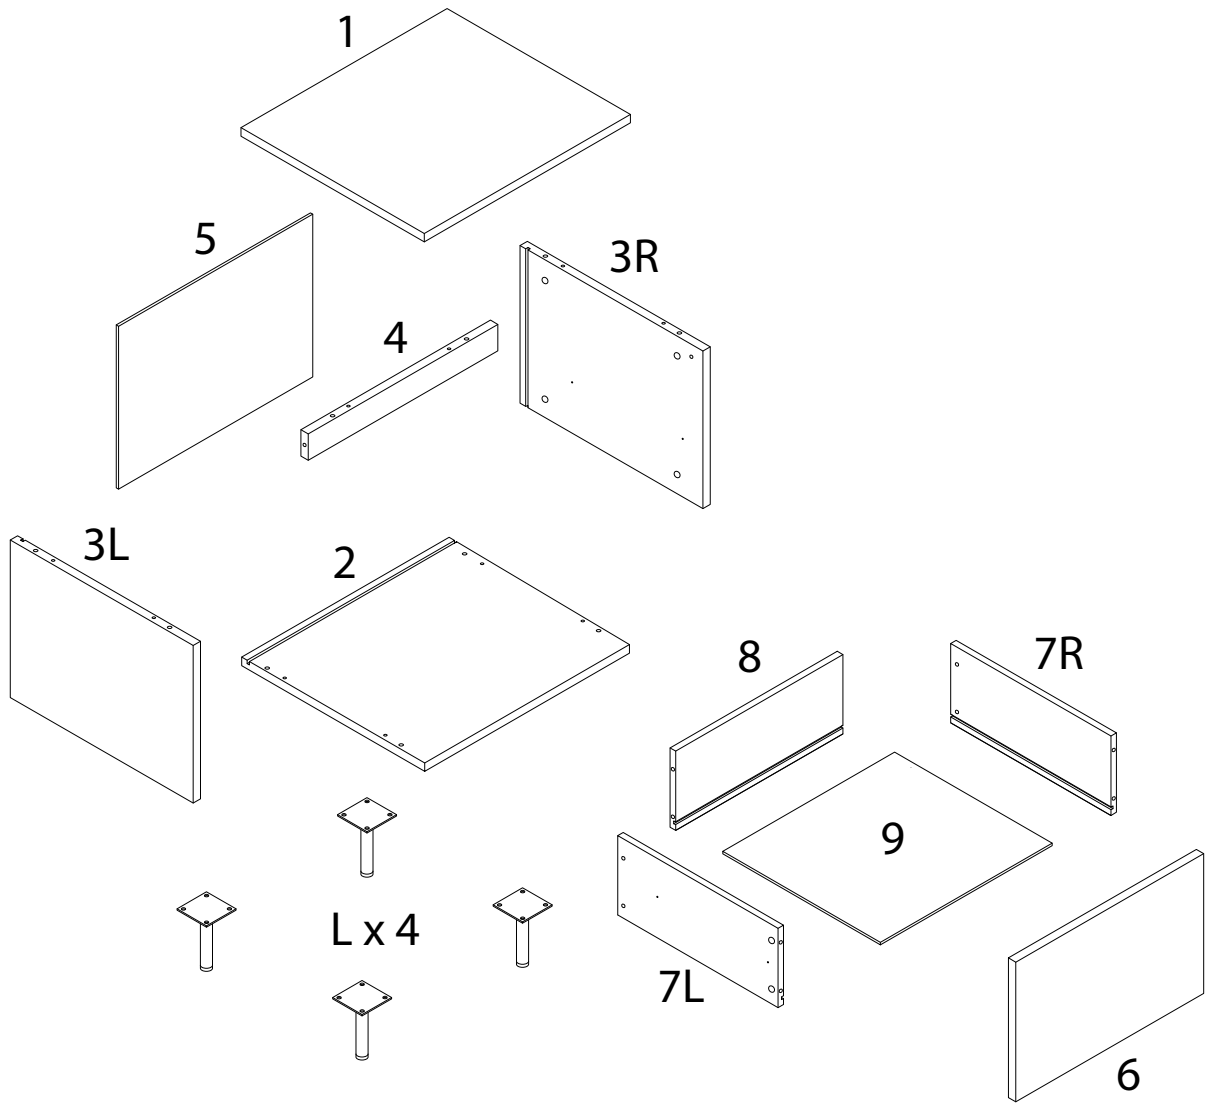

Diagram illustrating assembly instructions and safety warnings:

- Top Section:** A rounded rectangular box contains a circular icon of a screwdriver and a crossed-out icon of a power drill. To the right of this box is a warning triangle with an exclamation mark. Further right is a clock icon with the text "45'" below it.
- Bottom Section:** A rounded rectangular box contains a circular icon of a rectangular block being placed on a textured surface and a crossed-out icon of a rectangular block being cut. To the right of this box is a warning triangle with an exclamation mark. Further right is a stick figure icon with the number "1" below it.

A

x 10

B

Ø15

x 10

C

x 12

D1

6

7

8

9

B

Ø15

x 4

10

17

18

19

20

21

22