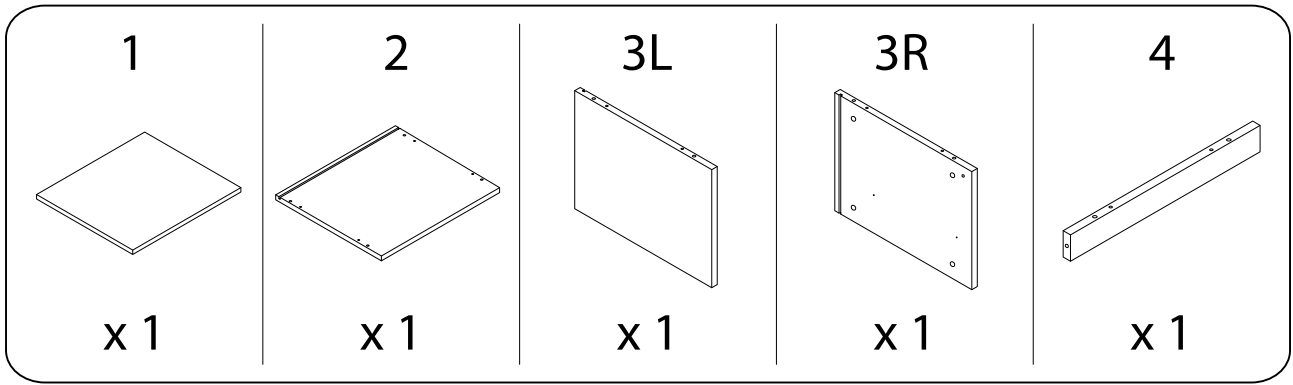

Diagram illustrating assembly instructions and safety warnings:

- Top Section:** A rounded rectangular box contains a circular icon of a screwdriver and a crossed-out icon of a power drill. To the right of this box is a warning triangle with an exclamation mark. Further right is a clock icon with the text "45'" below it.
- Bottom Section:** A rounded rectangular box contains a circular icon of a rectangular block being placed on a textured surface and a crossed-out icon of a rectangular block being cut. To the right of this box is a warning triangle with an exclamation mark. Further right is a stick figure icon with the number "1" below it.

A

x 10

B

Ø15

x 10

C

x 12

D1