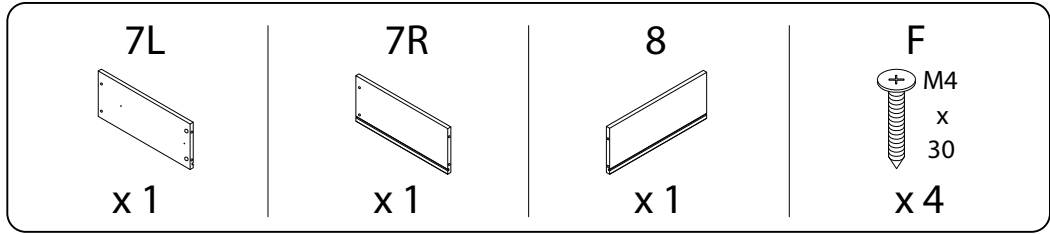

Diagram illustrating assembly instructions and safety warnings:

- Top Section:** A rounded rectangular box contains a circular icon of a screwdriver and a crossed-out icon of a power drill. To the right of this box is a warning triangle with an exclamation mark. Further right is a clock icon with the text "45'" below it.
- Bottom Section:** A rounded rectangular box contains a circular icon of a rectangular block being placed on a textured surface and a crossed-out icon of a rectangular block being cut. To the right of this box is a warning triangle with an exclamation mark. Further right is a stick figure icon with the number "1" below it.

5

x 1

11

12

13

14

15

16