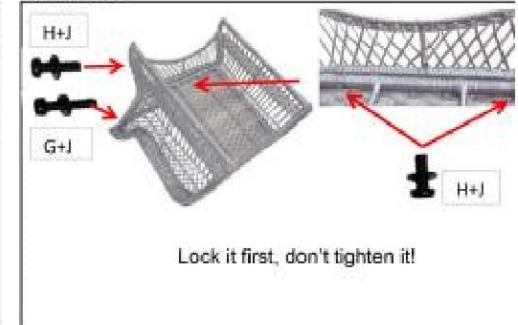

2>: A+BCD