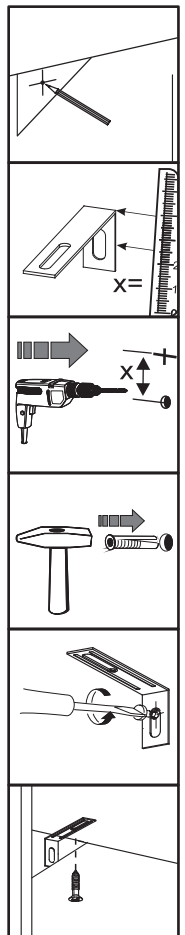

Installation shall be carried out exactly according to the manufacturer's instructions-otherwise a safety risk can occur if incorrectly installed; **WARNING** In order to prevent overturning this product must be used with the wall attachment device provided.