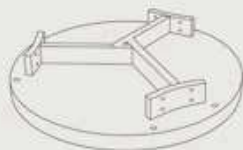

Quick & Easy Assembly

Easily attach the 3 legs to the tabletop and complete setup in minutes with the included tools and hardware.

- Tabletop x1

- Leg Panels x3