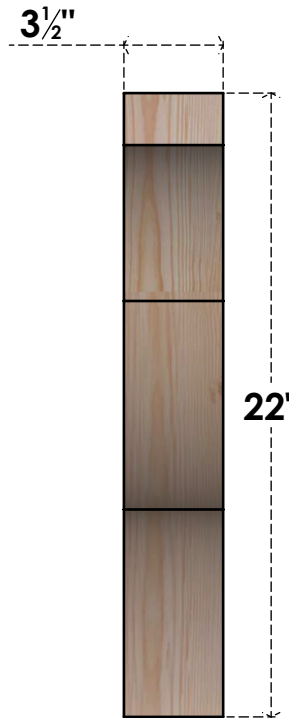

BRC04X22X22FST00SDF

3 1/2"W X 22"D X 22"H FUNSTON SMOOTH BRACE, DOUGLAS FIR

SIDE

FRONT

EKENA MILLWORK
 2300 WEST MAIN ST.
 CLARKSVILLE, TX 75426
 TOLL FREE: 866-607-0453
 WWW.EKENAMILLWORK.COM

NOTES

1. INSTALLATION TO BE COMPLETED IN ACCORDANCE WITH MANUFACTURER'S SPECIFICATIONS.
2. DRAWING MAY NOT BE TO SCALE
3. THIS DRAWING IS INTENDED FOR DESIGN AND PLANNING PURPOSES ONLY.
4. ALL INFORMATION CONTAINED HEREIN WAS CURRENT AT THE TIME OF DEVELOPMENT BUT MUST BE REVIEWED AND APPROVED BY THE PRODUCT MANUFACTURER TO BE CONSIDERED ACCURATE.
5. PRODUCTS ARE NOT KILN DRIED. THIS ITEM IS UNIQUE AND WILL CONTAIN THE NATURAL VARIATIONS THAT THE WOOD SPECIES OFFERS. THIS MAY RESULT IN VARIATIONS UP TO 1/4"