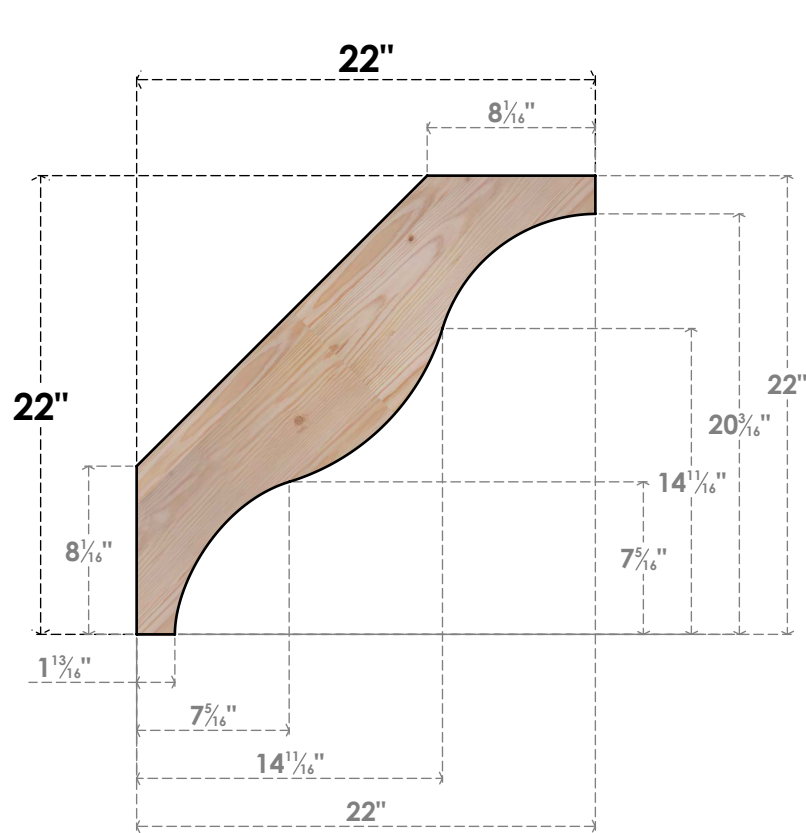

BRC04X22X22FST00SDF

3 1/2"W X 22"D X 22"H FUNSTON SMOOTH BRACE, DOUGLAS FIR

SIDE

FRONT

EKENA MILLWORK
 2300 WEST MAIN ST.
 CLARKSVILLE, TX 75426
 TOLL FREE: 866-607-0453
 WWW.EKENAMILLWORK.COM

NOTES

1. INSTALLATION TO BE COMPLETED IN ACCORDANCE WITH MANUFACTURER'S SPECIFICATIONS.
2. DRAWING MAY NOT BE TO SCALE
3. THIS DRAWING IS INTENDED FOR DESIGN AND PLANNING PURPOSES ONLY.
4. ALL INFORMATION CONTAINED HEREIN WAS CURRENT AT THE TIME OF DEVELOPMENT BUT MUST BE REVIEWED AND APPROVED BY THE PRODUCT MANUFACTURER TO BE CONSIDERED ACCURATE.
5. PRODUCTS ARE NOT KILN DRIED. THIS ITEM IS UNIQUE AND WILL CONTAIN THE NATURAL VARIATIONS THAT THE WOOD SPECIES OFFERS. THIS MAY RESULT IN VARIATIONS UP TO 1/4"