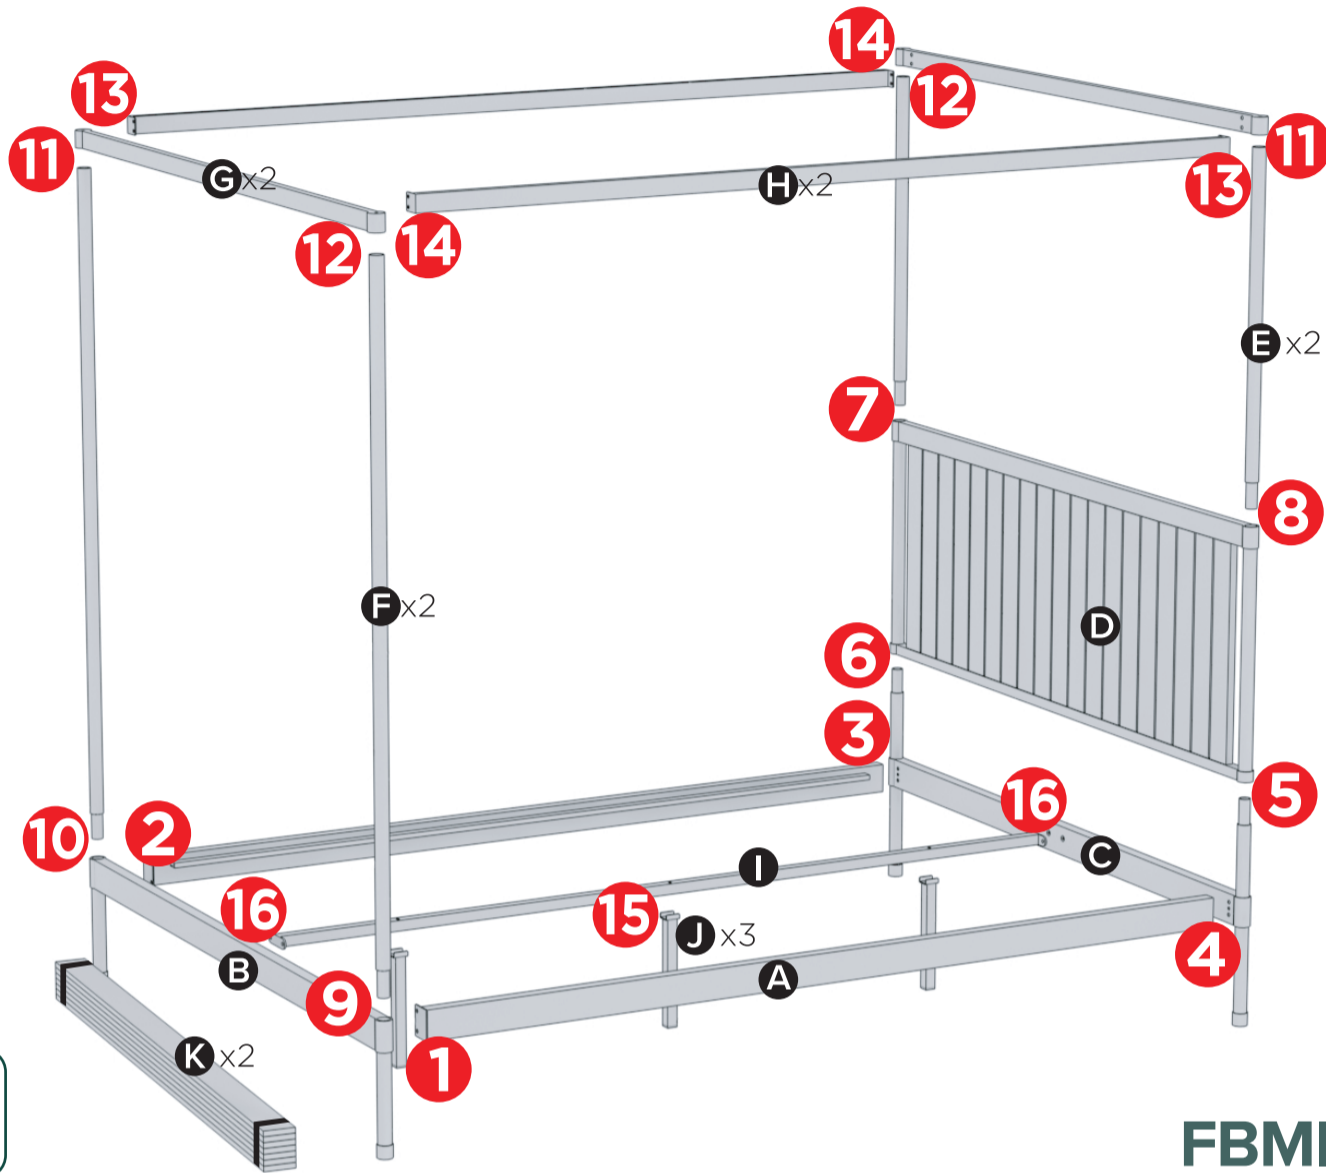

Easy as 1-2-3 Assembly Instruction

Numbers must Match for Secure Assembly

FBMIND-72FQ

Components

Return Policy

ZINUS believes you will absolutely love your new addition to your home, but if for some reason you want to return the product, please contact us directly before you decide to return your product to the retailer. Our Customer Service organization can answer most concerns and can assist you with any questions you may have about your new product.

10

Please peel off the upper strip
Non-Slip tape keeps your
mattress in place