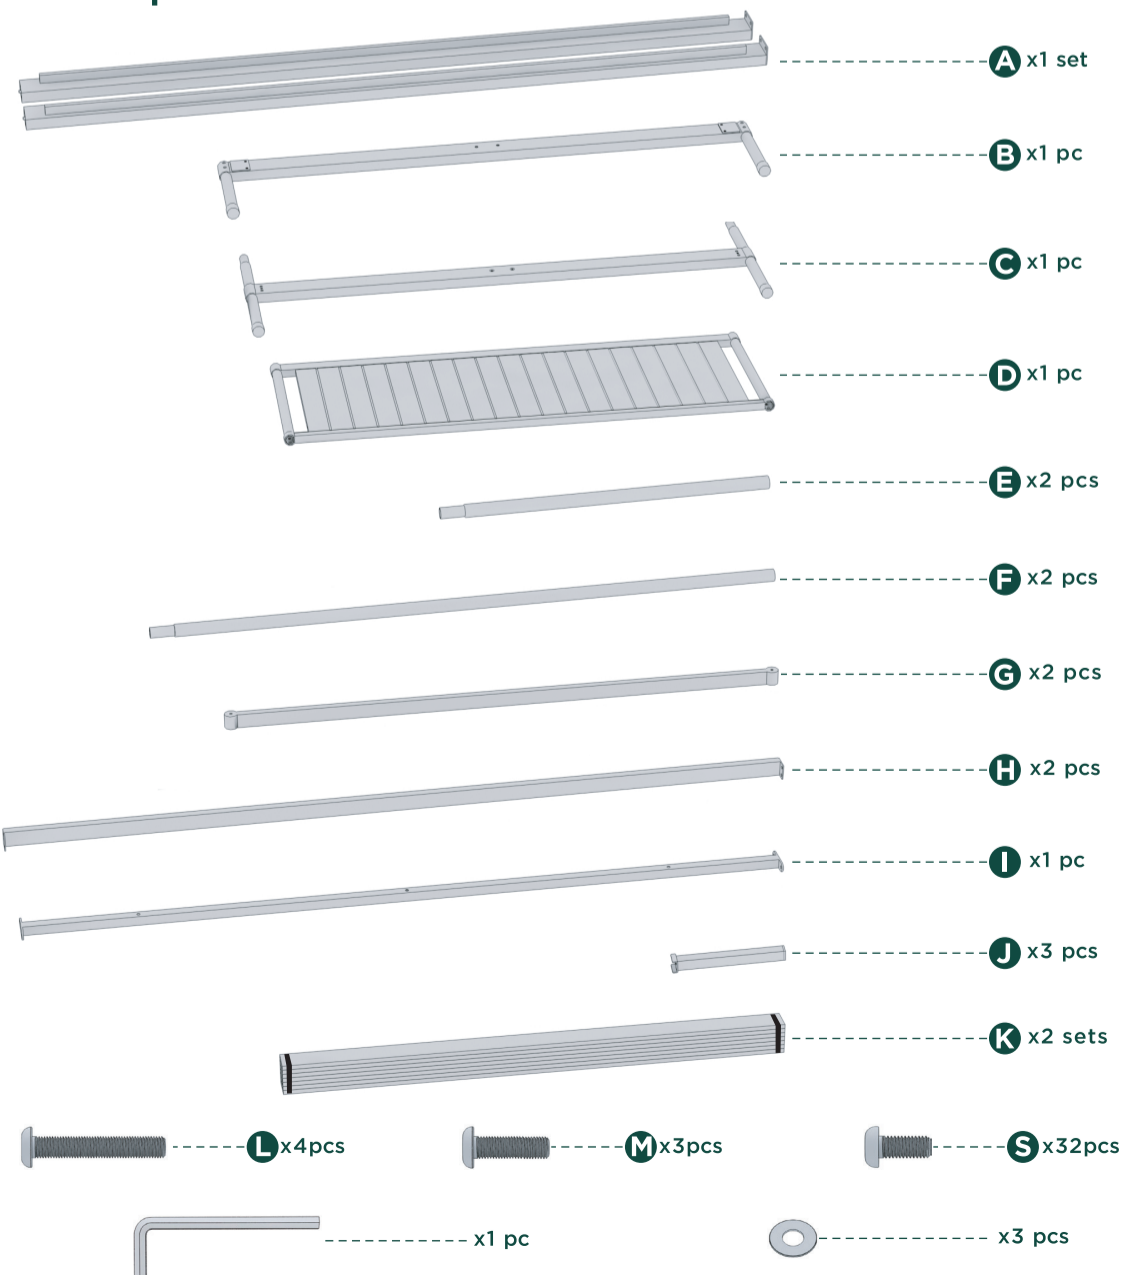

Easy as 1-2-3 Assembly Instruction

Numbers must Match for Secure Assembly

FBMIND-72FQ

Components

Return Policy

ZINUS believes you will absolutely love your new addition to your home, but if for some reason you want to return the product, please contact us directly before you decide to return your product to the retailer. Our Customer Service organization can answer most concerns and can assist you with any questions you may have about your new product.

10

Please peel off the upper strip
Non-Slip tape keeps your
mattress in place