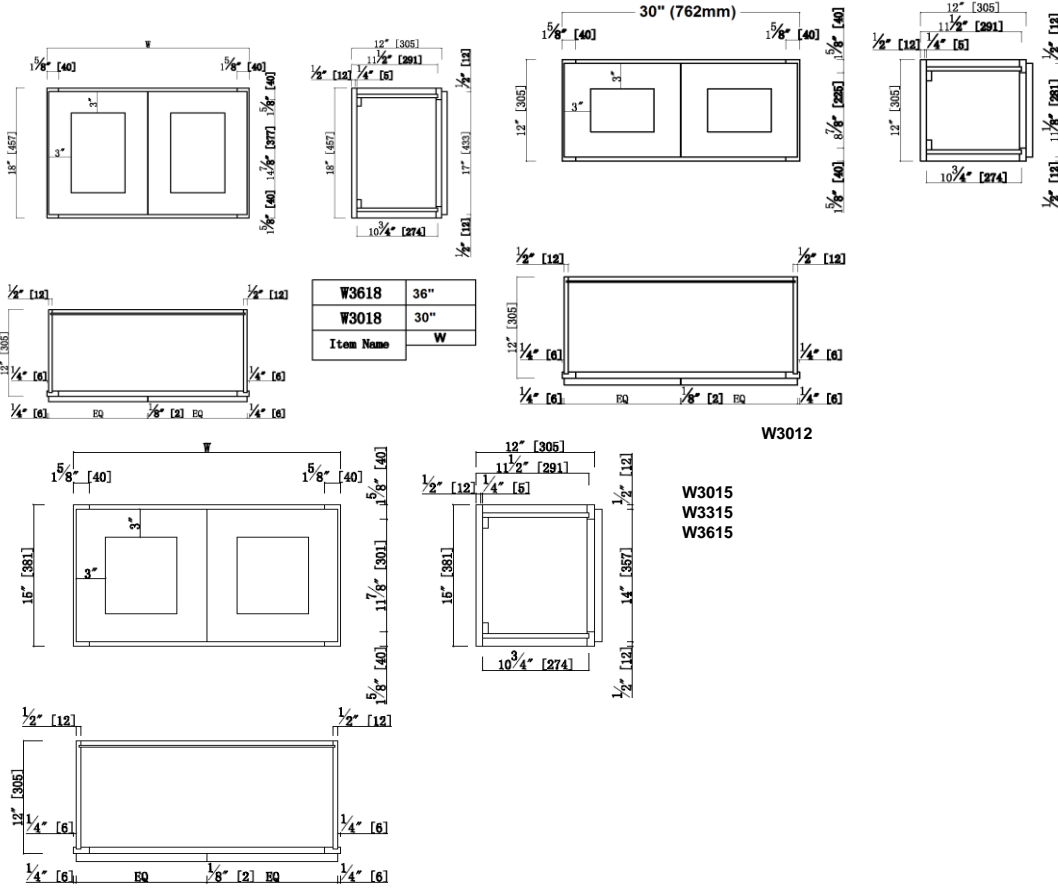

30"/33"/36" x 12"/15" /18" x 12" Height Two Door Wall Cabinet

Specifications

3" Wide Shaker Door
 3/4" Solid maple face frame, Fully overlay with 1/4" reveal
 MDF with wood veneer for door center for espresso finish
 3/4" solid maple door frame for espresso finish
 3/4" Premium HDF door for white finish
 Soft-closing hinge, 6 way adjustable
 1/2" plywood with poplar veneer for side panels, bottom panels
 Metal Clips connectors
 RTA construction,
 CARB P2 compliant
 Espresso finish

Dimensions

Warranty & Compliances

Warranty Limited 1 year warranty
 California 93120 Compliant

Order Codes & Finishes/Colors

Espresso Finish

- 30" x 12" x 12"
- 30" x 15" x 12"
- 33" x 15" x 12"
- 36" x 15" x 12"
- 30" x 18" x 12"
- 36" x 18" x 12"

White Finish

- 30" x 12" x 12"
- 30" x 15" x 12"
- 33" x 15" x 12"
- 36" x 15" x 12"
- 30" x 18" x 12"
- 36" x 18" x 12"