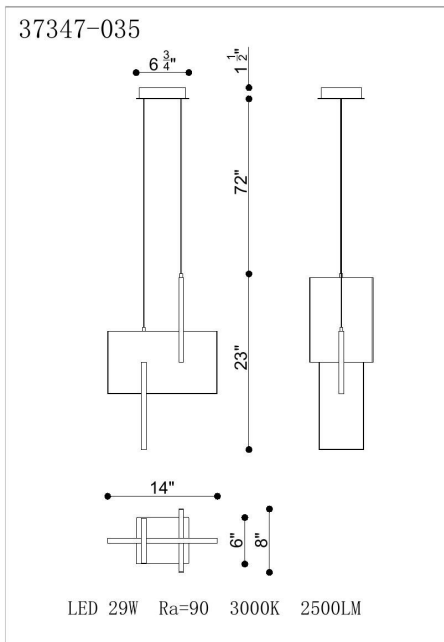

### PRODUCT DETAILS

No.	:	37347-035
Product Color	:	ANODIZED SILVER
Product Material	:	METAL
Shade / Accent Colour	:	WHITE
Shade / Accent Material	:	ACRYLIC
Length	:	14"
Width	:	8"
Height	:	23"
Overall Height	:	95"
Weight	:	1.4LBS

### LIGHT SOURCE DETAILS

Number of Bulbs	:	1
Light Source	:	LED
Light Source Type	:	INTEGRATED LED
Input Voltage	:	120V
Bulb Voltage	:	120V
Socket Type	:	INTEGRATED
Wattage	:	1 X 29W
Total Wattage	:	29W
Delivered Lumens	:	800LM
Kelvin	:	3000K
CRI	:	90
Bulb Included	:	YES
Dimmable	:	YES

### TECHNICAL DETAILS

Hanging Support Type	:	WIRE
Canopy / Backplate Length	:	6.75"
Canopy / Backplate Height	:	1.5"
Canopy / Backplate Width	:	6"
IP Rating	:	IP22
Location	:	DRY
Approval	:	
Beam Angle	:	360