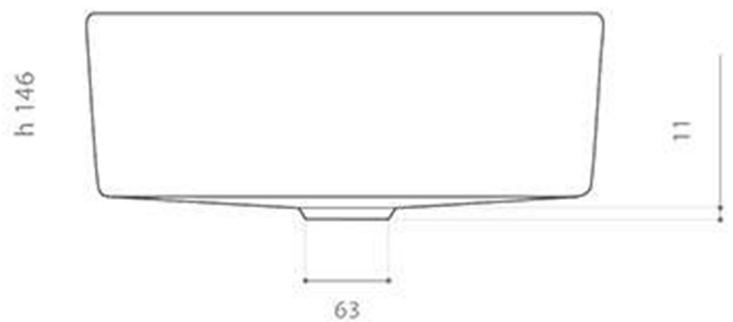

## Atelier Vento

Model: Atelier Vento

Category: Bathroom Sink

Material: Crystal

Dimensions:

15.7" (L) x 15.7" (W) x 5.7" (D)

Description: Luxury bathroom sink in white and gold finish.

Ø 399