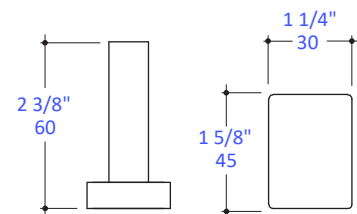

Codes + Standards:

- Meets and exceeds applicable national codes and standards

LACAVA reserves the right to revise any dimension or information on this sheet without notice. Dimensions are nominal and may vary within an industry accepted tolerance of 1/4". Drawings provided herein are meant to give the user an idea of the product and are not made to scale. Location of plumbing is meant for reference, your specific application may vary.