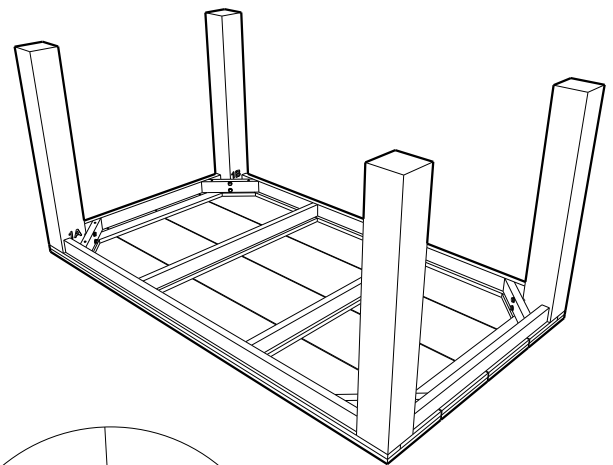

DT2101-78-BK Reclaimed Teak & Aluminum Table

ASSEMBLY INSTRUCTIONS

A : 1 Pcs

B : 4 Pcs

C : 8 Pcs
Hexagonal Bolt
m8x50mm

D : 8 Pcs
Washer m8

1

2