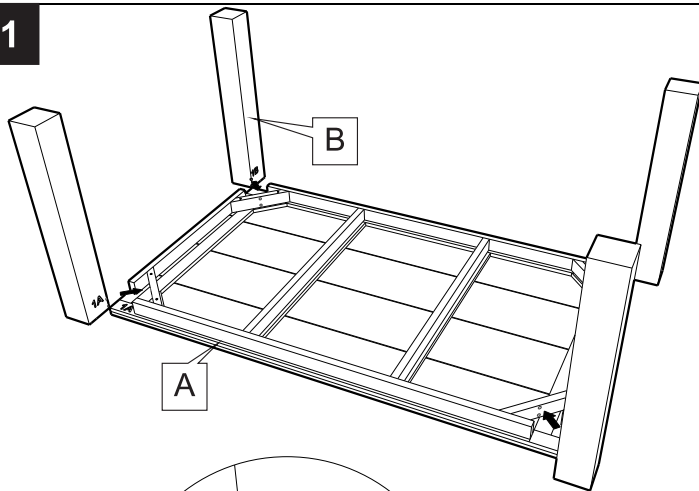

DT2101-78-BK Reclaimed Teak & Aluminum Table

ASSEMBLY INSTRUCTIONS

A : 1 Pcs

B : 4 Pcs

C : 8 Pcs
Hexagonal Bolt
m8x50mm

D : 8 Pcs
Washer m8

1

2