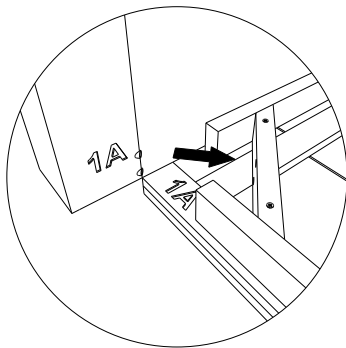

DT2101-78-BK Reclaimed Teak & Aluminum Table

ASSEMBLY INSTRUCTIONS

A : 1 Pcs

B : 4 Pcs

C : 8 Pcs
Hexagonal Bolt
m8x50mm

D : 8 Pcs
Washer m8

1

2