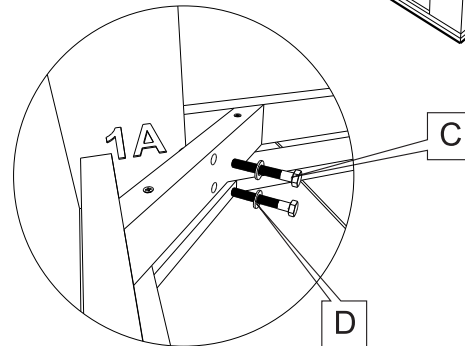

DT2101-78-BK Reclaimed Teak & Aluminum Table

ASSEMBLY INSTRUCTIONS

A : 1 Pcs

B : 4 Pcs

C : 8 Pcs
Hexagonal Bolt
m8x50mm

D : 8 Pcs
Washer m8

1

2