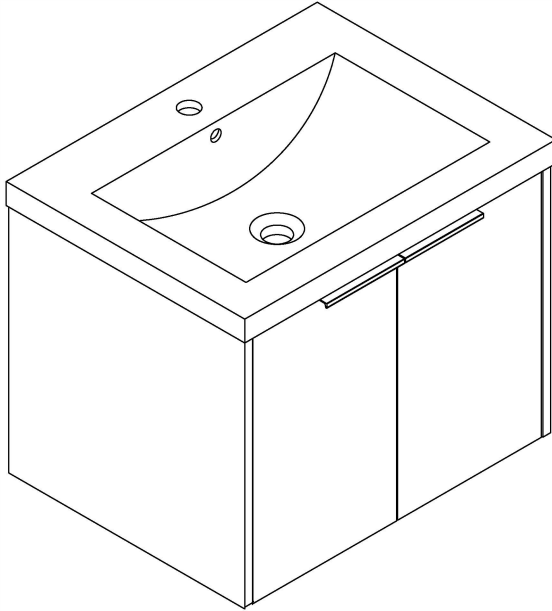

Installation Manual

MOTIVATE
YOUR LIFE !

Thank you for shopping with us!

We encourage you to take a few minutes to go through this booklet. It contains important information on installation and care tips to keep your furniture looking as good as new.

Hardware

NO.	Description	QTY
1	Screws $\varnothing 4 \times 14 \text{mm}$	40
2	Three-in-one connector	15
3	Wood plug	10
4	Hinges	4
5	Handle (Screws $\varnothing 3.5 \times 14 \text{mm}$)	2
6	Bracket (68*68*40mm)	2
7	Screws for fix on the wall M5.5x60	4
8	Screwdriver	1

Tools