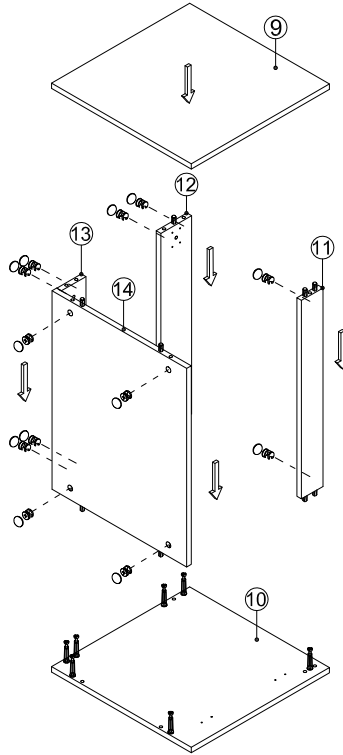

## Hardware

NO.	Description	QTY
1	 Screws $\varnothing 4 \times 14 \text{mm}$	40
2	 Three-in-one connector	15
3	 Wood plug	10
4	 Hinges	4
5	 Handle (Screws $\varnothing 3.5 \times 14 \text{mm}$ )	2
6	 Bracket (68*68*40mm)	2
7	 Screws for fix on the wall M5.5x60	4
8	 Screwdriver	1

### Step 3

	8
 x14	2
 x14	2

## Dimensions