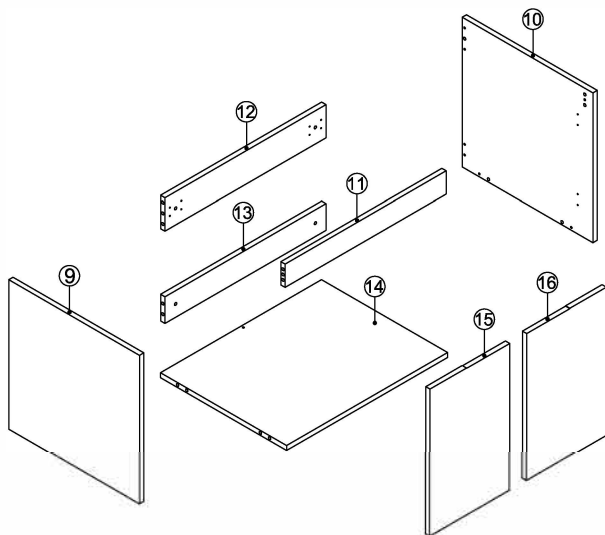

Hardware

NO.	Description	QTY
1	Screws $\varnothing 4 \times 14 \text{mm}$	40
2	Three-in-one connector	15
3	Wood plug	10
4	Hinges	4
5	Handle (Screws $\varnothing 3.5 \times 14 \text{mm}$)	2
6	Bracket (68*68*40mm)	2
7	Screws for fix on the wall M5.5x60	4
8	Screwdriver	1

Tools