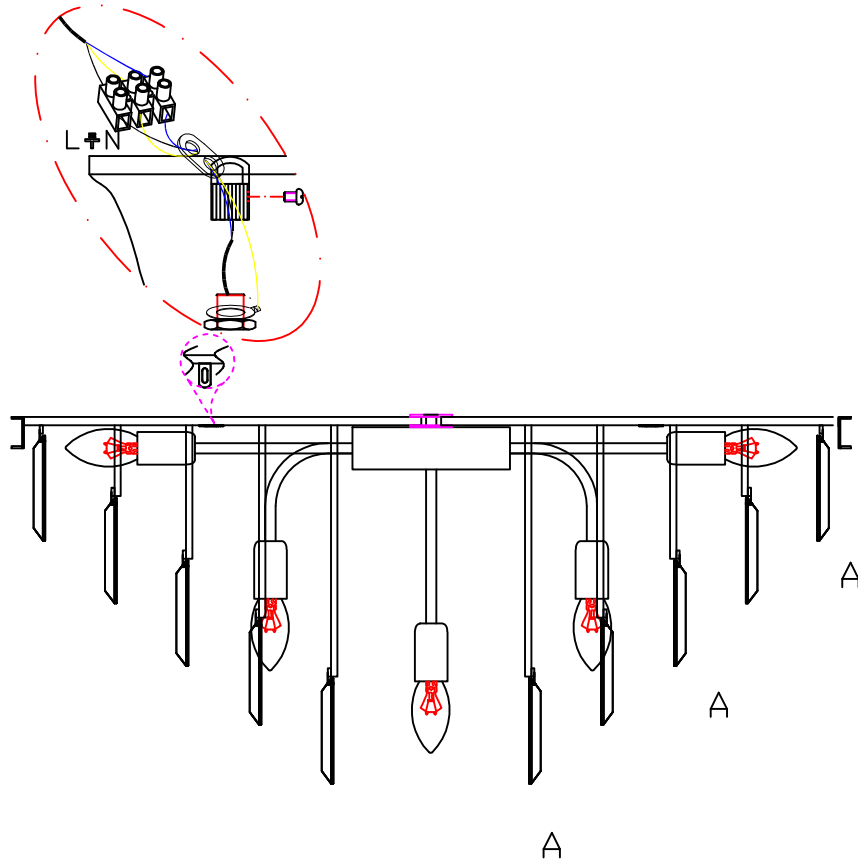

Lighting with beads

Diameter:800

Height:350

Lights:(8+4+1)

Company:MM

Serial number	Description of matching beads	PCS	remarks
A	22 × 100 triangle crystal bar	292	
B			
C			
D			
E			
F			
G			
H			

Installation precautions:

1. This lamp is suitable for 110V power supply
2. Please wear gloves during installation
3. Please don't install it on the damp ceiling
4. Please cut off the power before cleaning
5. Please choose non corrosive cleaning agent when cleaning
6. Please install according to the company's instructions