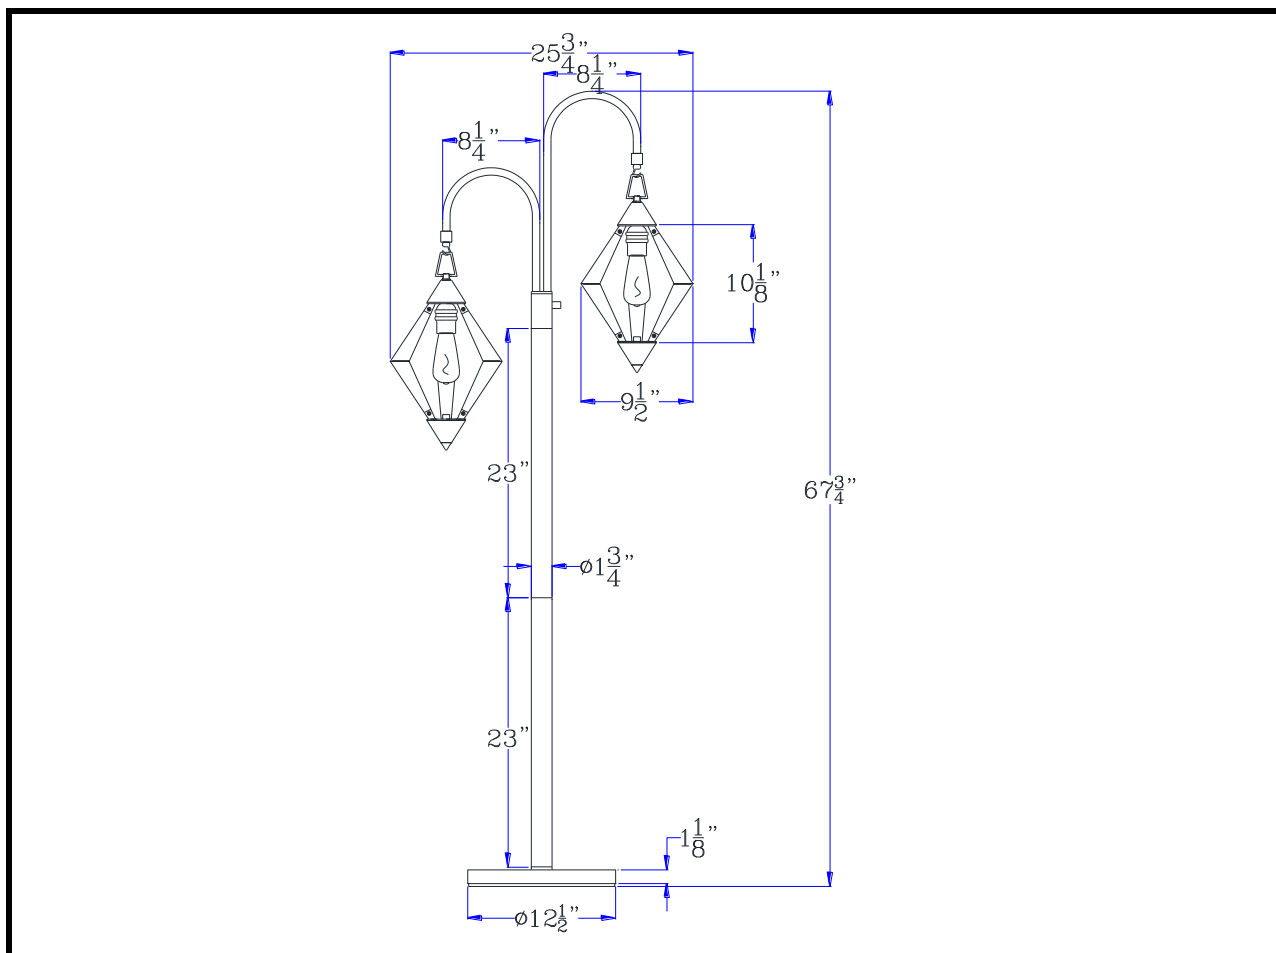

Project: \_\_\_\_\_

Catalog No.: **BO-2856FL-2L**

Lamp/Wattage: \_\_\_\_\_

- Model No:** BO-2856FL-2L
- Description:** LED 6W x 2 Valence pine wood/metal floor lamp with diamond shape shade (bulb included)
- Material:** Metal
- Finish :** Black/Wood
- Height:** 67 3/4"
- Reach/Depth:** 25 3/4"
- Base Width:** Dia.12 1/2"
- Wattage :** LED 6W X 2
- Socket :** Medium Base (E26)
- Switch:** 3-WAY
- Bulb:** Incandescent,LED
- Wire Length:** 6'
- Wire Color:** Black
- Shade No:**
- Material:**
- Shade size:**