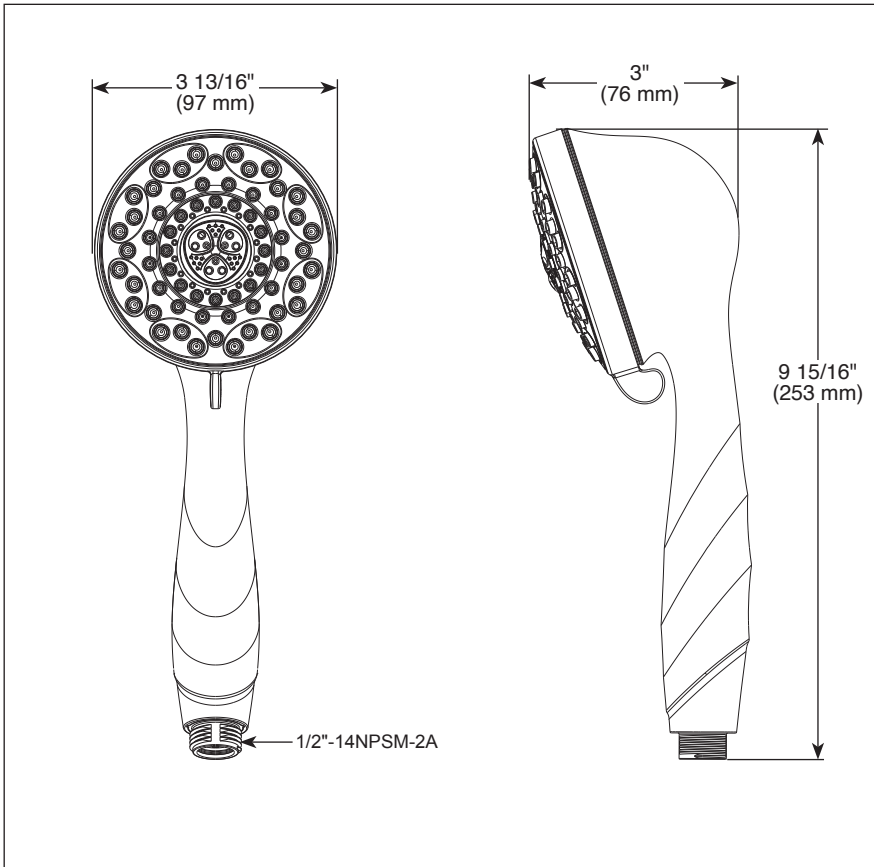

see what Delta can do^{SM}

HAND SHOWER

■ 7-Spray Setting Hand Shower

FEATURES:

- Touch-Clean® Spray Holes

STANDARD SPECIFICATIONS:

- Max flow rate 1.75 gpm @ 80 psi, 6.6 L/min @ 550 kPa
- Certified dual check valves for backflow protection
- Hand shower with seven spray settings - pause is a non-positive shut-off
- 7 Spray settings include: Full Body spray, Fast Massage spray, Full Spray with Massage, Shampoo Rinsing spray, Drenching spray, Soft Drench with Full spray and Pause

WARRANTY:

- Parts and Finish – Lifetime limited warranty; or for commercial purchasers, 10 years for multi-family residential (apartments and condominiums) and 5 years for all other commercial uses, in each case from the date the product is received by the original purchaser or their authorized representative (installation contractor, etc.).
- Please go to www.deltafaucet.com for the complete details of our limited warranty.

COMPLIES WITH:

- ASME A112.18.1 / CSA B125.1 ◆
- EPA WaterSense®

◆ Your Delta hand shower incorporates a backflow protection system that has been tested to be in compliance with ASME A112.18.3 and ASME A112.18.1/CSA B125.1. It incorporates two certified check valves in series, which operate independently and are integral, non-serviceable parts of the wand assembly.

Delta Faucet Company reserves the right (1) to make changes in specifications and materials, and (2) to change or discontinue models, both without notice or obligation. Dimensions are for reference only. See current full-line price book or www.deltafaucet.com for finish options and product availability.

DSP-B-59426-PK Rev. A

Delta Faucet Company

55 E. 111th Street, Carmel, IN 46280
350 South Edgeware Road, St. Thomas, ON N5P 4L1
© 2025 Delta Faucet Company