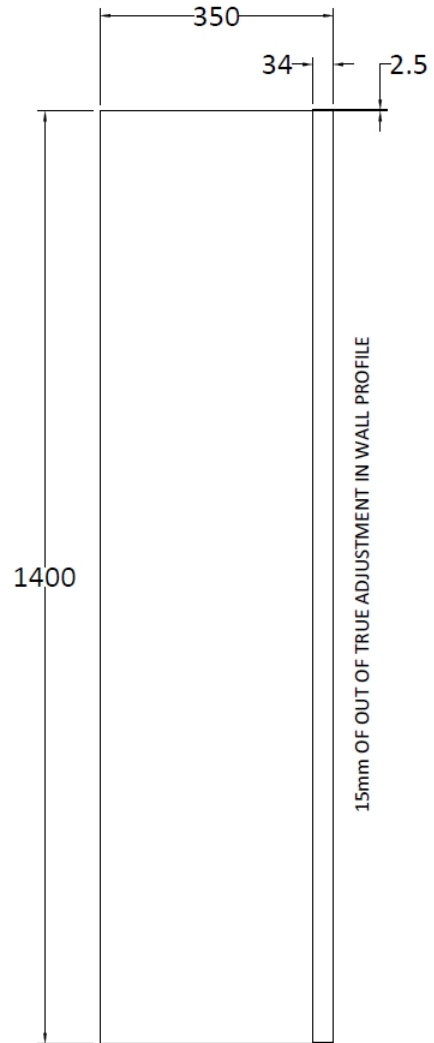

## CUSTOMER DATA SHEET - ENCLOSURES

**DESCRIPTION:** 350 X 1400mm Fixed Bath Screen

### PRODUCT DIMENSIONS

Height (mm)	Width (mm)	Depth (mm)	Nett Wgt Kg
1400	350	26	9.6

### PACKAGING DIMENSIONS

Height (mm)	Width (mm)	Length (mm)	Gross Wgt Kg
1440	390	50	9.6

### OUTER BOX DIMENSIONS (If Applicable)

Height (mm)	Width (mm)	Depth (mm)	Length (mm)	Gross Wgt Kg