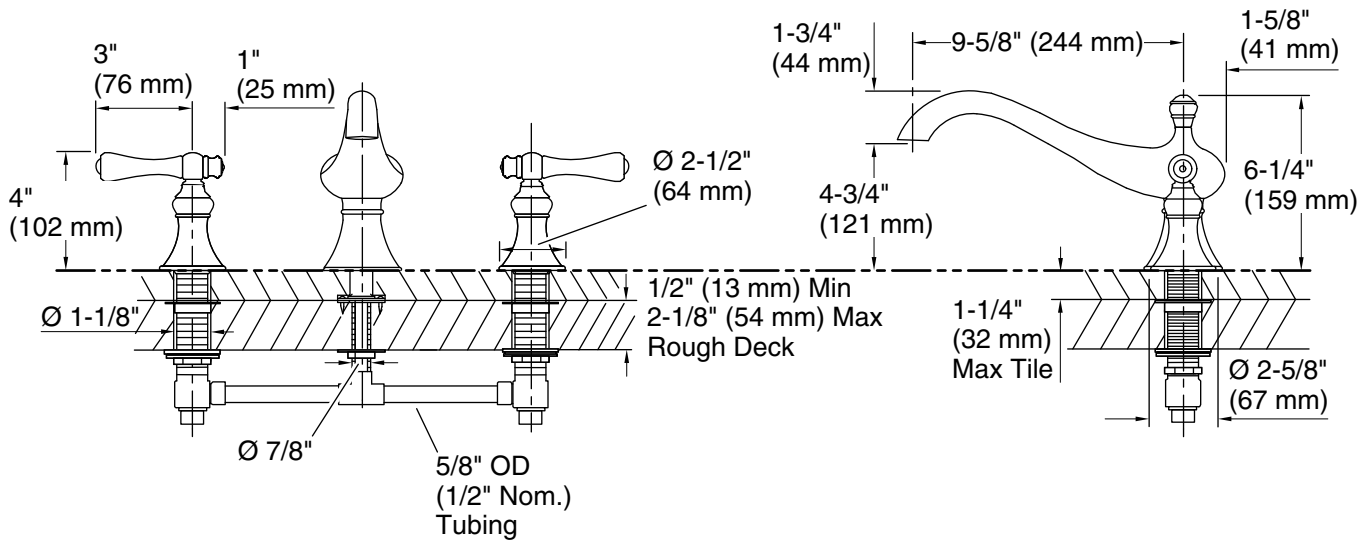

\* Dimension allows +/- 1/4" (6 mm) adjustment during handle trim installation

Rough Deck With Finish Material  
(Tile) Installation

### Technical Information

All product dimensions are nominal.