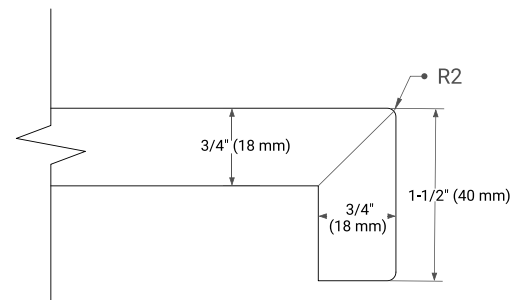

White Grey

FRONT VIEW

SIDE VIEW

PLAN VIEW

42" SINGLE OVAL SINK COUNTERTOP WITH 1.5 IN. THICKNESS

OVERALL DIMENSIONS

42.25" W x 22" D x 1.5" H

COUNTERTOP OPTIONS

Carrara White Quartz

FEATURES

- Solid countertop with mitered edges & seams
- Undermount white oval sink
- Pre-drilled for 8" widespread faucet

INCLUDED

- Countertop
- Matching Backsplash
- Oval Sink

COUNTERTOP PLAN VIEW

EDGE SIDE VIEW

THREE DIMENSIONAL COUNTERTOP VIEW