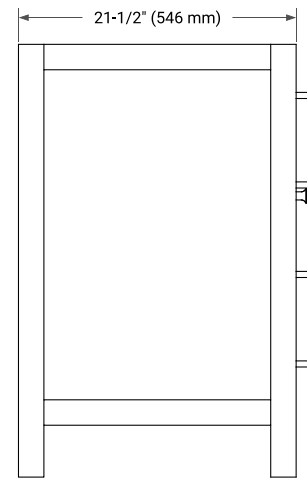

42" SINGLE SINK BASE CABINET

BASE CABINET DIMENSIONS

42" W x 21.5" D x 33.5" H

FEATURES

- Solid wood frame with engineered wood panels
- Dovetail drawers and joints
- Soft closing doors & drawers

HARDWARE FINISHES*

White Grey

FRONT VIEW

SIDE VIEW

PLAN VIEW

42" SINGLE OVAL SINK COUNTERTOP WITH 1.5 IN. THICKNESS

OVERALL DIMENSIONS

42.25" W x 22" D x 1.5" H

COUNTERTOP OPTIONS

Carrara White Quartz

FEATURES

- Solid countertop with mitered edges & seams
- Undermount white oval sink
- Pre-drilled for 8" widespread faucet

INCLUDED

- Countertop
- Matching Backsplash
- Oval Sink

COUNTERTOP PLAN VIEW

EDGE SIDE VIEW

THREE DIMENSIONAL COUNTERTOP VIEW