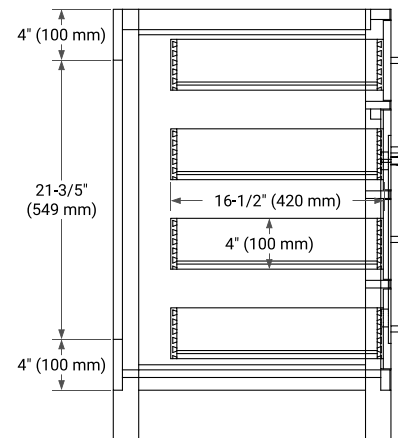

42" SINGLE SINK BASE CABINET

BASE CABINET DIMENSIONS

42" W x 21.5" D x 33.5" H

FEATURES

- Solid wood frame with engineered wood panels
- Dovetail drawers and joints
- Soft closing doors & drawers

HARDWARE FINISHES*

White Grey

FRONT VIEW

SIDE VIEW

PLAN VIEW

42" SINGLE OVAL SINK COUNTERTOP WITH 1.5 IN. THICKNESS

OVERALL DIMENSIONS

42.25" W x 22" D x 1.5" H

COUNTERTOP OPTIONS

Carrara White Quartz

FEATURES

- Solid countertop with mitered edges & seams
- Undermount white oval sink
- Pre-drilled for 8" widespread faucet

INCLUDED

- Countertop
- Matching Backsplash
- Oval Sink

COUNTERTOP PLAN VIEW

EDGE SIDE VIEW

THREE DIMENSIONAL COUNTERTOP VIEW