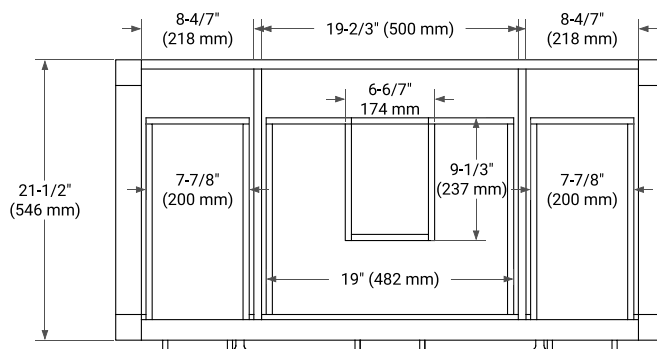

42" SINGLE SINK BASE CABINET

BASE CABINET DIMENSIONS

42" W x 21.5" D x 33.5" H

FEATURES

- Solid wood frame with engineered wood panels
- Dovetail drawers and joints
- Soft closing doors & drawers

HARDWARE FINISHES*

White Grey

FRONT VIEW

SIDE VIEW

PLAN VIEW

42" SINGLE OVAL SINK COUNTERTOP WITH 1.5 IN. THICKNESS

OVERALL DIMENSIONS

42.25" W x 22" D x 1.5" H

COUNTERTOP OPTIONS

Carrara White Quartz

FEATURES

- Solid countertop with mitered edges & seams
- Undermount white oval sink
- Pre-drilled for 8" widespread faucet

INCLUDED

- Countertop
- Matching Backsplash
- Oval Sink

COUNTERTOP PLAN VIEW

EDGE SIDE VIEW

THREE DIMENSIONAL COUNTERTOP VIEW