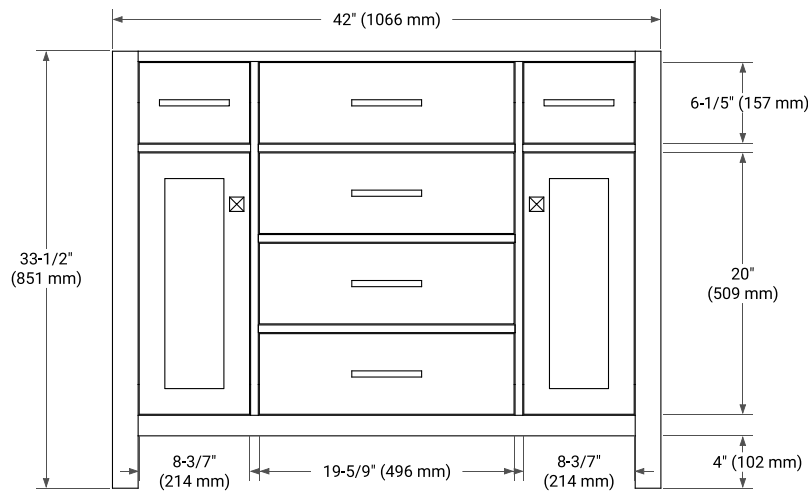

42" SINGLE SINK BASE CABINET

BASE CABINET DIMENSIONS

42" W x 21.5" D x 33.5" H

FEATURES

- Solid wood frame with engineered wood panels
- Dovetail drawers and joints
- Soft closing doors & drawers

HARDWARE FINISHES*

White Grey

FRONT VIEW

SIDE VIEW

PLAN VIEW

42" SINGLE OVAL SINK COUNTERTOP WITH 1.5 IN. THICKNESS

OVERALL DIMENSIONS

42.25" W x 22" D x 1.5" H

COUNTERTOP OPTIONS

Carrara White Quartz

FEATURES

- Solid countertop with mitered edges & seams
- Undermount white oval sink
- Pre-drilled for 8" widespread faucet

INCLUDED

- Countertop
- Matching Backsplash
- Oval Sink

COUNTERTOP PLAN VIEW

EDGE SIDE VIEW

THREE DIMENSIONAL COUNTERTOP VIEW