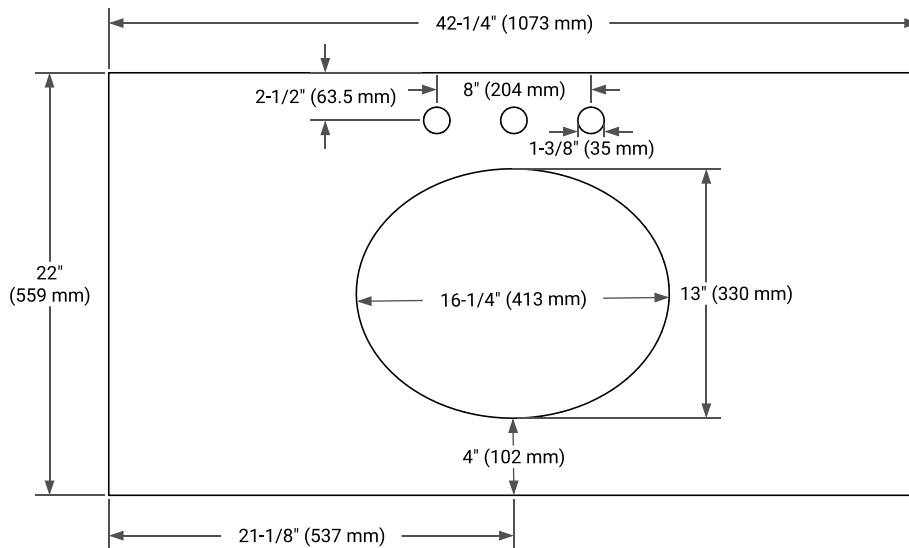

42" SINGLE SINK BASE CABINET

BASE CABINET DIMENSIONS

42" W x 21.5" D x 33.5" H

FEATURES

- Solid wood frame with engineered wood panels
- Dovetail drawers and joints
- Soft closing doors & drawers

HARDWARE FINISHES*

White Grey

FRONT VIEW

SIDE VIEW

PLAN VIEW

42" SINGLE OVAL SINK COUNTERTOP WITH 1.5 IN. THICKNESS

OVERALL DIMENSIONS

42.25" W x 22" D x 1.5" H

COUNTERTOP OPTIONS

Carrara White Quartz

FEATURES

- Solid countertop with mitered edges & seams
- Undermount white oval sink
- Pre-drilled for 8" widespread faucet

INCLUDED

- Countertop
- Matching Backsplash
- Oval Sink

COUNTERTOP PLAN VIEW

EDGE SIDE VIEW

THREE DIMENSIONAL COUNTERTOP VIEW