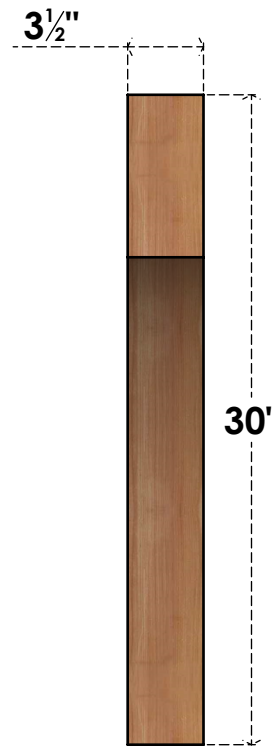

BRC04X30X30WTLOOSWR

3 1/2"W X 30"D X 30"H WESTLAKE SMOOTH BRACE, WESTERN RED CEDAR

SIDE

FRONT

EKENA MILLWORK
 2300 WEST MAIN ST.
 CLARKSVILLE, TX 75426
 TOLL FREE: 866-607-0453
 WWW.EKENAMILLWORK.COM

NOTES

1. INSTALLATION TO BE COMPLETED IN ACCORDANCE WITH MANUFACTURER'S SPECIFICATIONS.
2. DRAWING MAY NOT BE TO SCALE
3. THIS DRAWING IS INTENDED FOR DESIGN AND PLANNING PURPOSES ONLY.
4. ALL INFORMATION CONTAINED HEREIN WAS CURRENT AT THE TIME OF DEVELOPMENT BUT MUST BE REVIEWED AND APPROVED BY THE PRODUCT MANUFACTURER TO BE CONSIDERED ACCURATE.
5. PRODUCTS ARE NOT KILN DRIED. THIS ITEM IS UNIQUE AND WILL CONTAIN THE NATURAL VARIATIONS THAT THE WOOD SPECIES OFFERS. THIS MAY RESULT IN VARIATIONS UP TO 1/4"