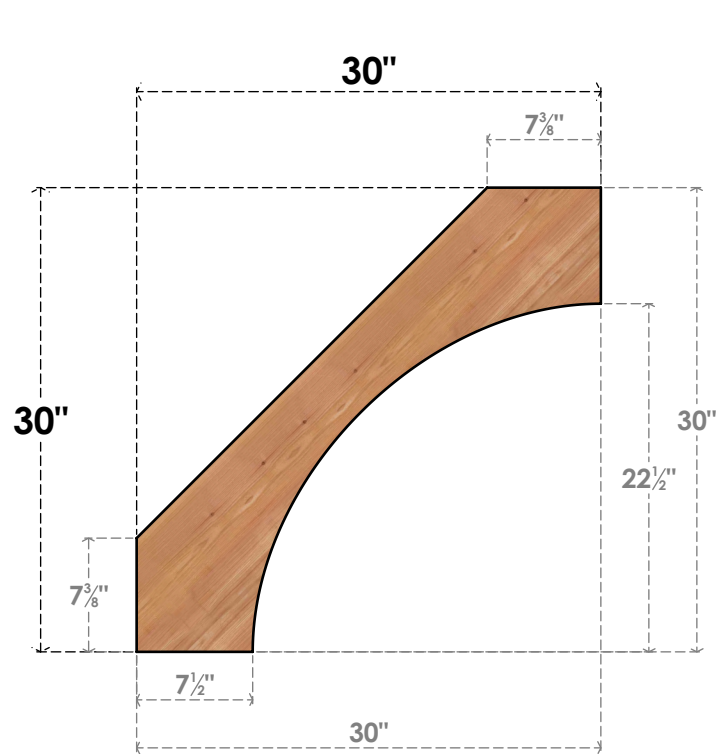

BRC04X30X30WTLOOSWR

3 1/2"W X 30"D X 30"H WESTLAKE SMOOTH BRACE, WESTERN RED CEDAR

SIDE

FRONT

EKENA MILLWORK
 2300 WEST MAIN ST.
 CLARKSVILLE, TX 75426
 TOLL FREE: 866-607-0453
 WWW.EKENAMILLWORK.COM

NOTES