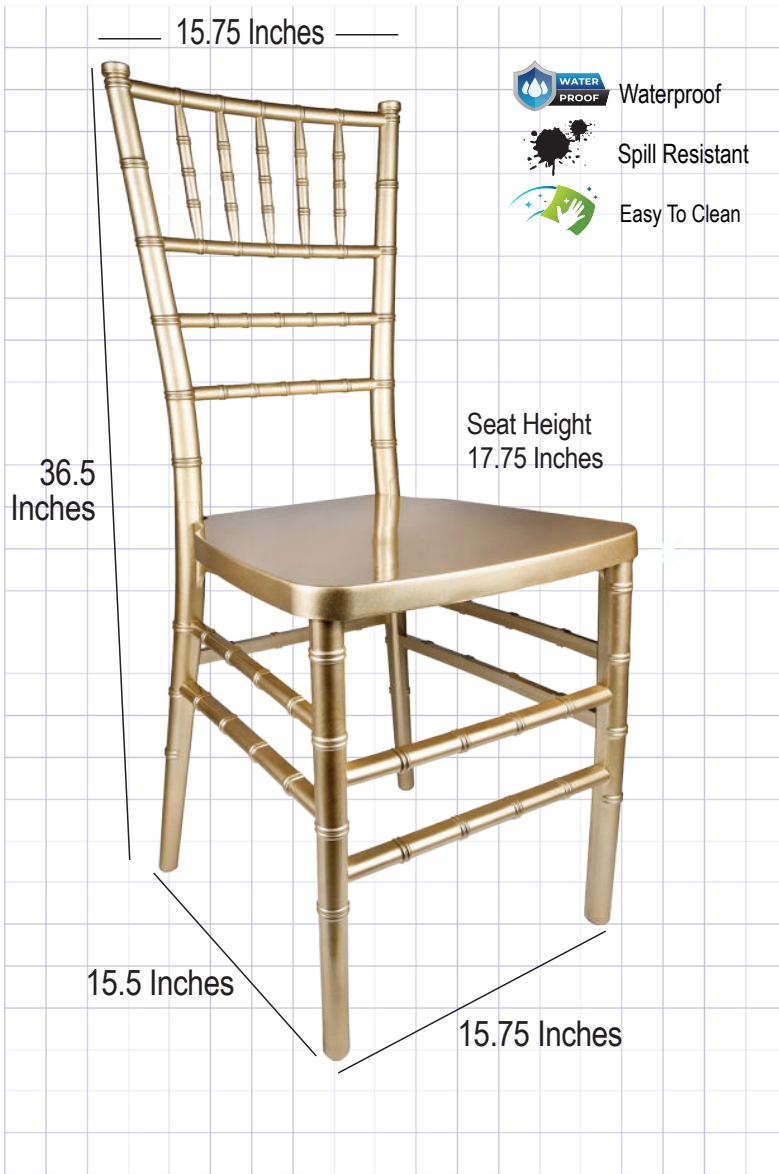

Sparkling Glitter Gold Champagne ToughResin™ Mono-Frame Chiavari Chair
Unique Color! Features and distinctive and exclusive Glitter Finish

| Product Details | |
|------------------------|--------------------------|
| Ships Assembled? | Yes |
| Color | Sparkling Gold Champagne |
| Seat Height | 17.75 in. |
| Chair Height | 36.5 in. |
| Warranty | 2 year, Frame |
| Material Category | ToughResin |
| Seat Width/Depth | 16 × 16 × 36.5 in. |
| Stack Capacity | 10 |
| Arms? | No |
| One-Piece Construction | Yes |
| Chair Weight | 9.3 lbs. |
| Overall Dimensions | 15.5 × 15.7 × 36 in. |
| Units Per Pallet | 48 |
| Units Per Box | 8 |

Also available in :

What Makes This Chair Different?

| | |
|-----------------------------|--|
| One-Piece Frame | Frame does not need to be retightened. And no assembly is required. |
| Color-Matching Resin | The ToughResin™ chair series is not painted so exterior surface maintenance is easier. The ToughResin™ chair series has the color mixed directly into the resin so scratches are more difficult to detect. |
| Resin Density | High density resin for exceptionally durable chair |