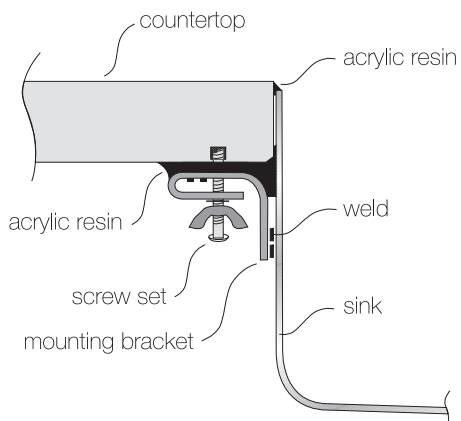

TOPZERO®

PALMA TZ D723

Seamless Edge Stainless Steel Sink

GENERAL

Fine quality sink bowls formed of 18 gauge BA 304 18/10 nickel bearing stainless steel.

DESIGN FEATURES

Bowl Depth : 9"
Finish : Soft Satin Finish
Underside : Aluminum Coated Premium Sound Absorbing Pads
Drain Opening : 3-1/2"

OPTIONAL ACCESSORIES

Stainless Steel Bottom Grid GR 723
Wood Cutting Board CB 59
Stainless Steel Colander CL 406
Stainless Steel Drying Rack DR 455

SINK DIMENSIONS (INCHES)

INSTALLATION PROFILE *

SPECIFICATIONS

"U.S. and Foreign Patents Pending"

Recommended Cabinet Size 33"

Watch the TopZero Sink
Installation video on [YouTube](#)

follow / like us @