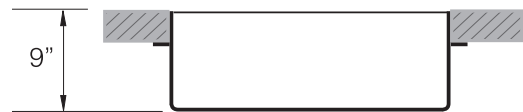

TOPZERO®

PALMA TZ D723

Seamless Edge Stainless Steel Sink

GENERAL

Fine quality sink bowls formed of 18 gauge BA 304 18/10 nickel bearing stainless steel.

DESIGN FEATURES

Bowl Depth : 9"
Finish : Soft Satin Finish
Underside : Aluminum Coated Premium Sound Absorbing Pads
Drain Opening : 3-1/2"

OPTIONAL ACCESSORIES

Stainless Steel Bottom Grid GR 723
Wood Cutting Board CB 59
Stainless Steel Colander CL 406
Stainless Steel Drying Rack DR 455

SINK DIMENSIONS (INCHES)

INSTALLATION PROFILE *

SPECIFICATIONS

"U.S. and Foreign Patents Pending"

Recommended Cabinet Size 33"

Watch the TopZero Sink
Installation video on [YouTube](#)

follow / like us @