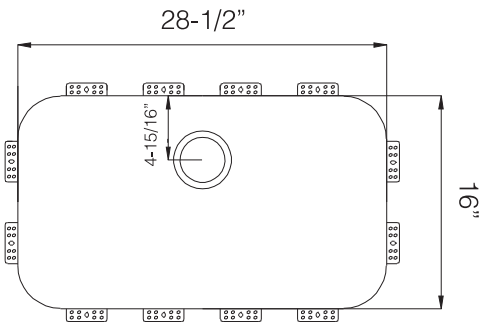

TOPZERO®

PALMA TZ D723

Seamless Edge Stainless Steel Sink

GENERAL

Fine quality sink bowls formed of 18 gauge BA 304 18/10 nickel bearing stainless steel.

DESIGN FEATURES

Bowl Depth : 9"
Finish : Soft Satin Finish
Underside : Aluminum Coated Premium Sound Absorbing Pads
Drain Opening : 3-1/2"

OPTIONAL ACCESSORIES

Stainless Steel Bottom Grid GR 723
Wood Cutting Board CB 59
Stainless Steel Colander CL 406
Stainless Steel Drying Rack DR 455

SINK DIMENSIONS (INCHES)

INSTALLATION PROFILE *

SPECIFICATIONS

"U.S. and Foreign Patents Pending"

Recommended Cabinet Size 33"

Watch the TopZero Sink
Installation video on [YouTube](#)

follow / like us @