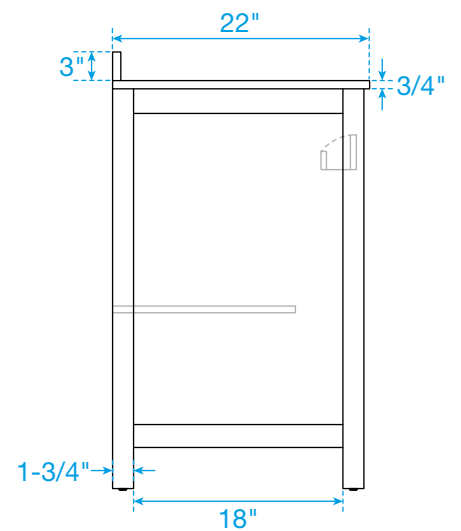

WYNDHAM COLLECTION

TOP VIEW OF VANITY CABINET

*Note: All measurements are $\pm 1/4"$.

WC-9292-30-SGL Quartz

WYNDHAM COLLECTION

Note: Side splash is reversible. All measurements are $\pm 1/4"$.

WC-QC3-30-SGL-TOP