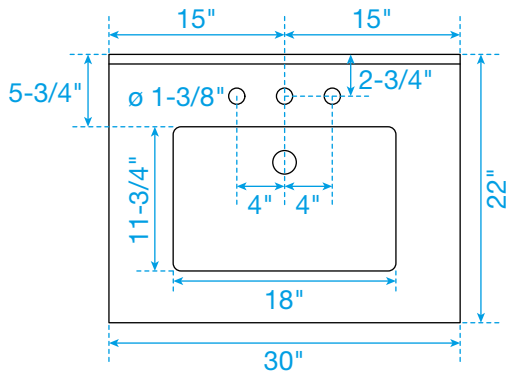

WYNDHAM COLLECTION

TOP VIEW OF VANITY CABINET

*Note: All measurements are $\pm 1/4"$.

WC-9292-30-SGL Quartz

WYNDHAM COLLECTION

Note: Side splash is reversible. All measurements are $\pm 1/4"$.

WC-QC3-30-SGL-TOP