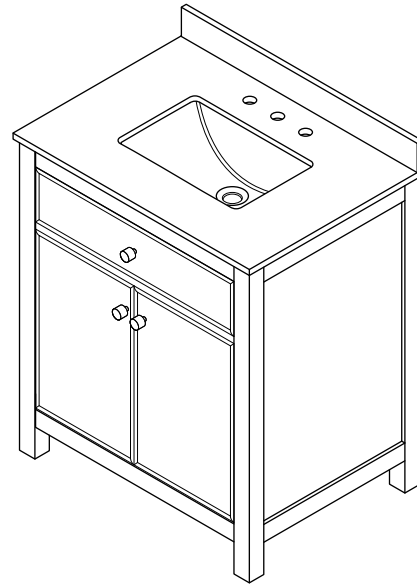

WYNDHAM COLLECTION

TOP VIEW OF VANITY CABINET

*Note: All measurements are $\pm 1/4"$.

WC-9292-30-SGL Quartz

WYNDHAM COLLECTION

Note: Side splash is reversible. All measurements are $\pm 1/4"$.

WC-QC3-30-SGL-TOP