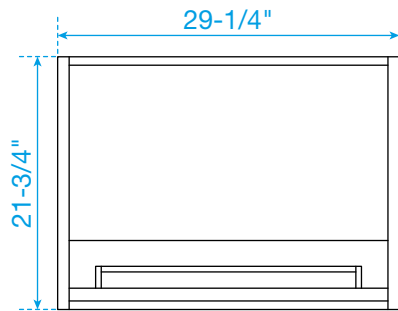

WYNDHAM COLLECTION

TOP VIEW OF VANITY CABINET

*Note: All measurements are $\pm 1/4"$.

WC-9292-30-SGL Quartz

WYNDHAM COLLECTION

Note: Side splash is reversible. All measurements are $\pm 1/4"$.

WC-QC3-30-SGL-TOP