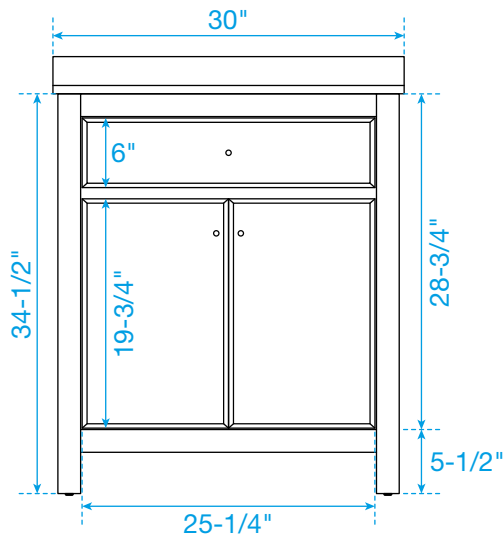

WYNDHAM COLLECTION

TOP VIEW OF VANITY CABINET

*Note: All measurements are $\pm 1/4"$.

WC-9292-30-SGL Quartz

WYNDHAM COLLECTION

Note: Side splash is reversible. All measurements are $\pm 1/4"$.

WC-QC3-30-SGL-TOP