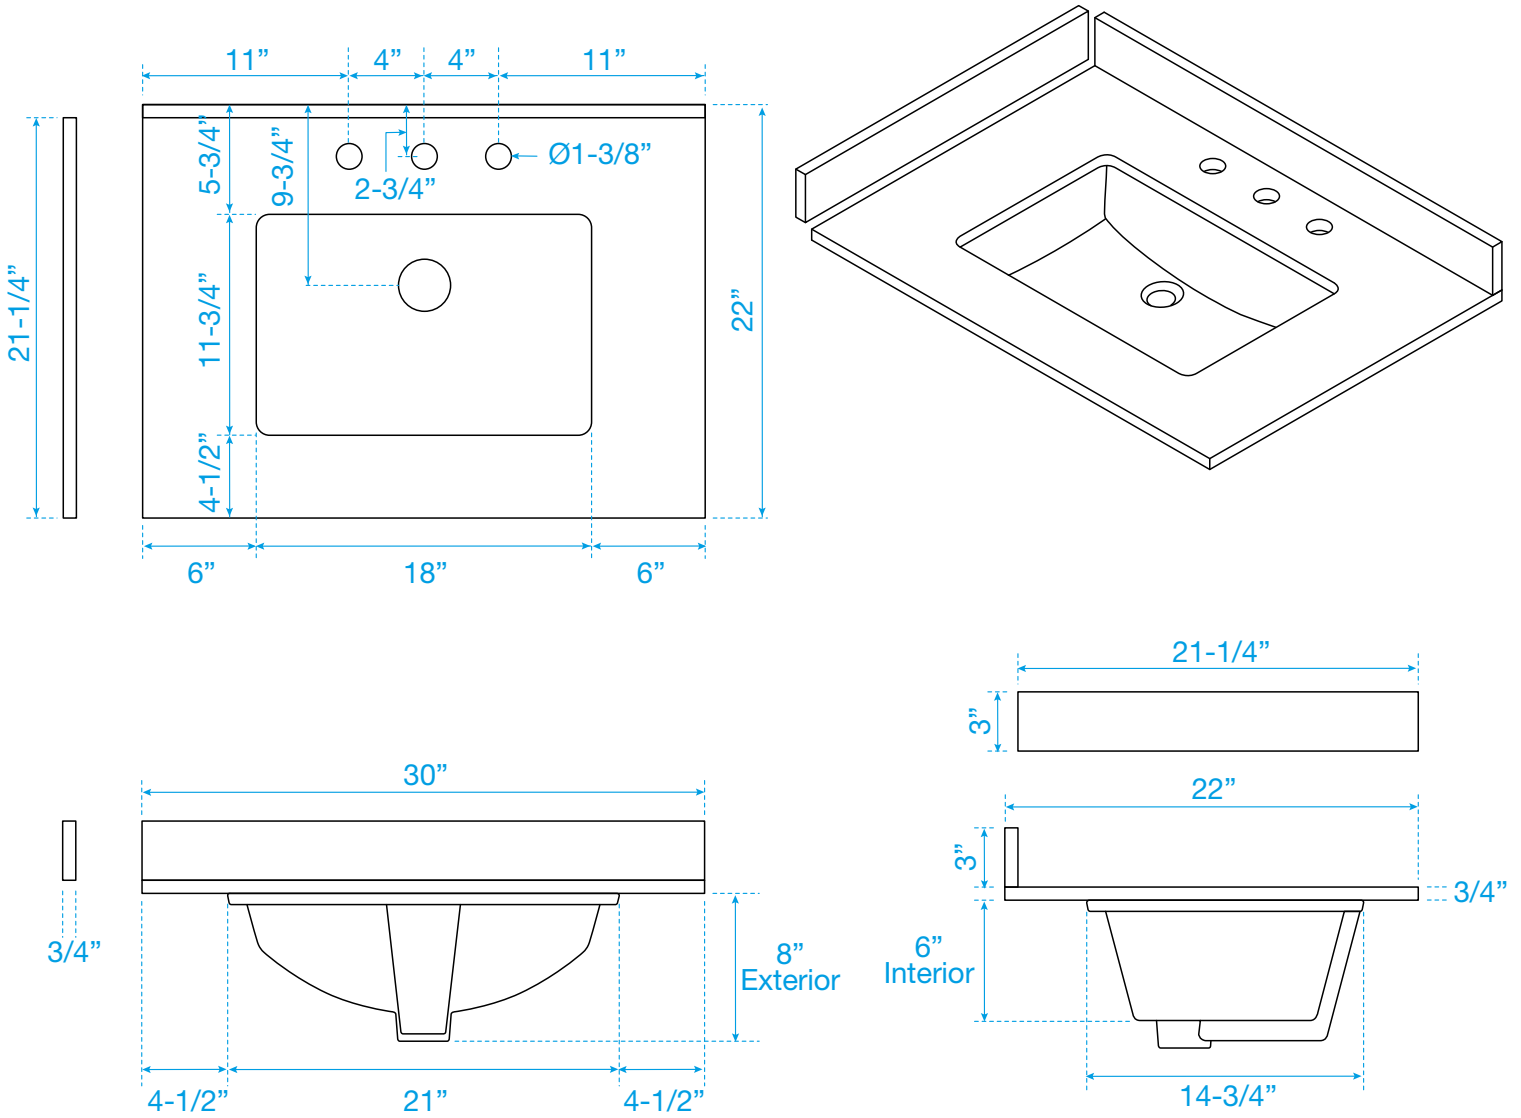

WYNDHAM COLLECTION

TOP VIEW OF VANITY CABINET

*Note: All measurements are $\pm 1/4"$.

WC-9292-30-SGL Quartz

WYNDHAM COLLECTION

Note: Side splash is reversible. All measurements are $\pm 1/4"$.

WC-QC3-30-SGL-TOP