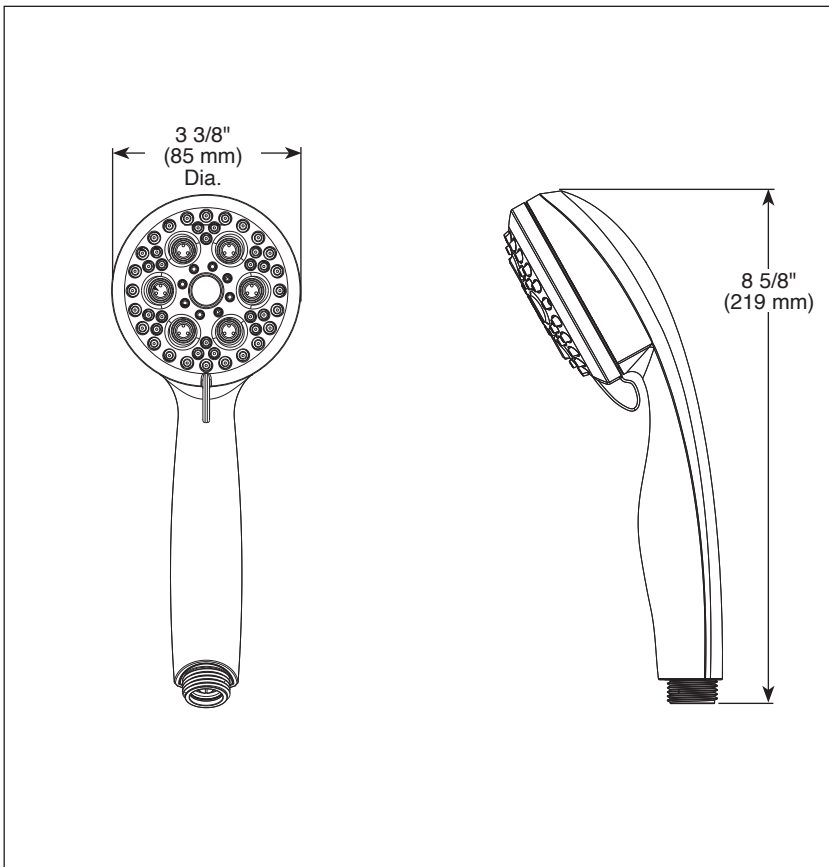

see what Delta can doSM

HAND SHOWER

■ 5-Spray Setting Hand Shower

FEATURES:

- Touch-Clean[®] Spray Holes

STANDARD SPECIFICATIONS:

- Max flow rate 1.75 gpm @ 80 psi, 6.6 L/min @ 550 kPa
- Hand shower with five spray settings - pause is a non-positive shut-off
- 5 Spray settings include: Full Body spray, Fast Massage spray, Full Spray with Massage, High Efficiency Spray and Pause

▲ Designate proper finish suffix

COMPLIES WITH:

- ASME A112.18.1 / CSA B125.1
- EPA WaterSense[®]
- ICC/ANSI A117.1

Delta Faucet Company reserves the right (1) to make changes in specifications and materials, and (2) to change or discontinue models, both without notice or obligation. Dimensions are for reference only. See current full-line price book or www.deltafaucet.com for finish options and product availability.