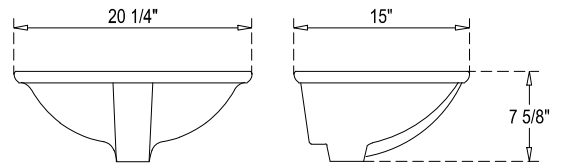

SPECIFICATIONS

Handle A:
Overall length : 5 5/8" (144mm)
center to center : 5" (128mm)

Handle B:
Overall length : 4 3/8" (112mm)
center to center : 3 3/4" (96mm)