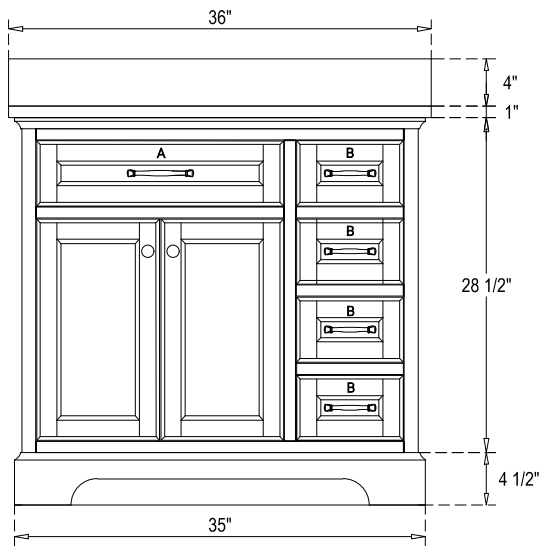

SPECIFICATIONS

Handle A:
Overall length : 5 5/8" (144mm)
center to center : 5" (128mm)

Handle B:
Overall length : 4 3/8" (112mm)
center to center : 3 3/4" (96mm)