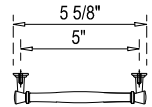

SPECIFICATIONS

Handle A:
Overall length : 5 5/8" (144mm)
center to center : 5" (128mm)

Handle B:
Overall length : 4 3/8" (112mm)
center to center : 3 3/4" (96mm)