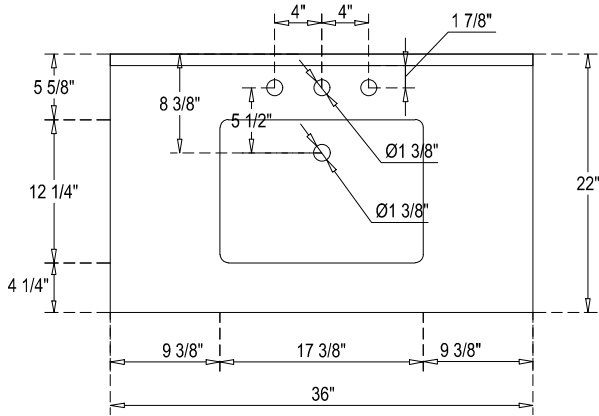

SPECIFICATIONS

Handle A:
Overall length : 5 5/8" (144mm)
center to center : 5" (128mm)

Handle B:
Overall length : 4 3/8" (112mm)
center to center : 3 3/4" (96mm)