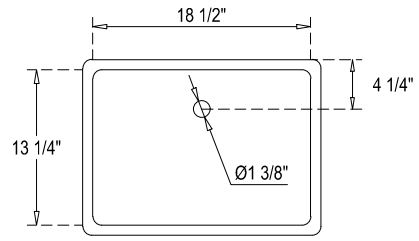

SPECIFICATIONS

Handle A:
Overall length : 5 5/8" (144mm)
center to center : 5" (128mm)

Handle B:
Overall length : 4 3/8" (112mm)
center to center : 3 3/4" (96mm)