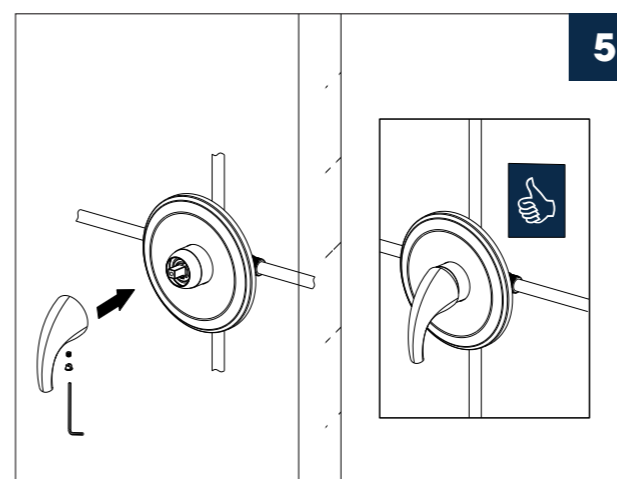

## INSTALLATION STEPS

### BEFORE YOU BEGIN

Rough-In-Installation primaire

2

3

4

5

## SHOWER SYSTEM FAUCET

Installation instruction

### RECOMMENDED TOOLS

\* Apply plumber's putty under the plastic cover deck plate to seal your installation.

The model shown in the installation steps may differ from the one in box however connection type and installation steps are the same.