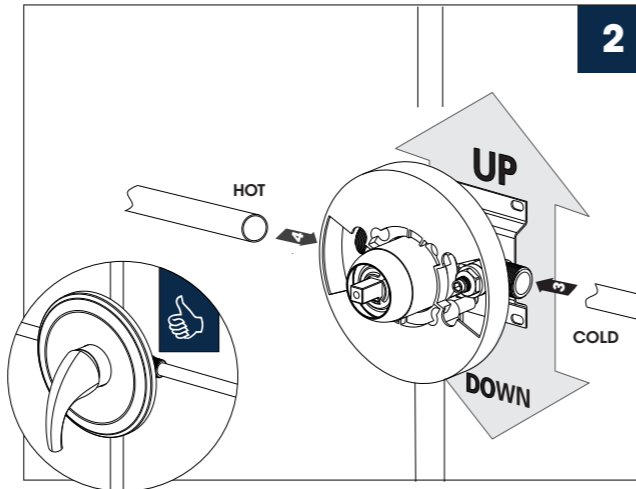

PRODUCT DRAWING

INSTALLATION STEPS

BEFORE YOU BEGIN

Rough-In-Installation primaire

2

3

4

5

SHOWER SYSTEM FAUCET

Installation instruction

RECOMMENDED TOOLS

* Apply plumber's putty under the plastic cover deck plate to seal your installation.

The model shown in the installation steps may differ from the one in box however connection type and installation steps are the same.

CONNECTION ADVICE

MB/BN/BG/CH/ORB

CARE INSTRUCTIONS

Rinse the product with clear water. Dry the product with a soft cloth.

DO NOT:

Use abrasive cleansers, cloths, or paper towels. Use any cleaning agents containing acid, polish, wax, alcohol, ammonia, bleach, solvent or any other corrosive or harsh chemical cleansers.