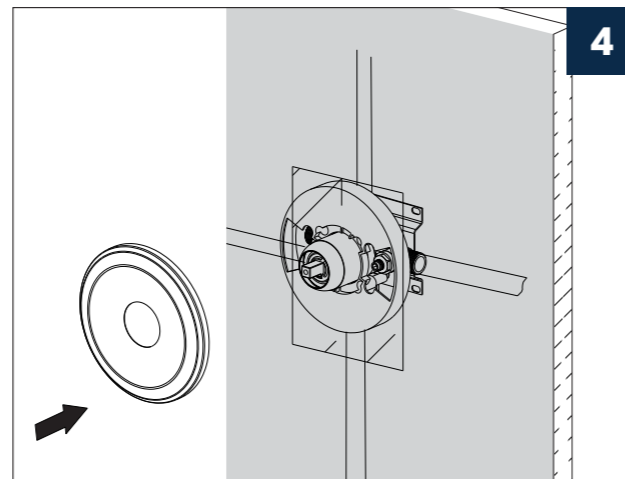

PRODUCT DRAWING

INSTALLATION STEPS

BEFORE YOU BEGIN

Rough-In-Installation primaire

2

3

4

5

SHOWER SYSTEM FAUCET

Installation instruction

RECOMMENDED TOOLS

* Apply plumber's putty under the plastic cover deck plate to seal your installation.

The model shown in the installation steps may differ from the one in box however connection type and installation steps are the same.

CONNECTION ADVICE

MB/BN/BG/CH/ORB

CARE INSTRUCTIONS

Rinse the product with clear water. Dry the product with a soft cloth.

DO NOT:

Use abrasive cleansers, cloths, or paper towels. Use any cleaning agents containing acid, polish, wax, alcohol, ammonia, bleach, solvent or any other corrosive or harsh chemical cleansers.