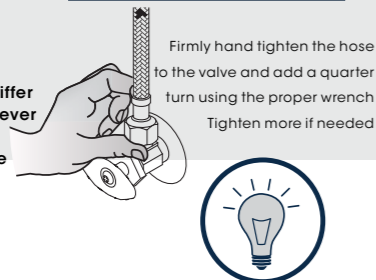

CONNECTION ADVICE

MB/BN/BG/CH/ORB

CARE INSTRUCTIONS

Rinse the product with clear water. Dry the product with a soft cloth.

DO NOT:

Use abrasive cleansers, cloths, or paper towels. Use any cleaning agents containing acid, polish, wax, alcohol, ammonia, bleach, solvent or any other corrosive or harsh chemical cleansers.