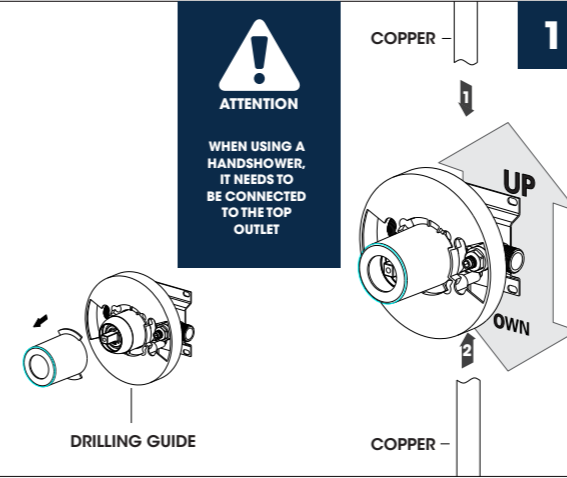

Rough-In-Installation primaire