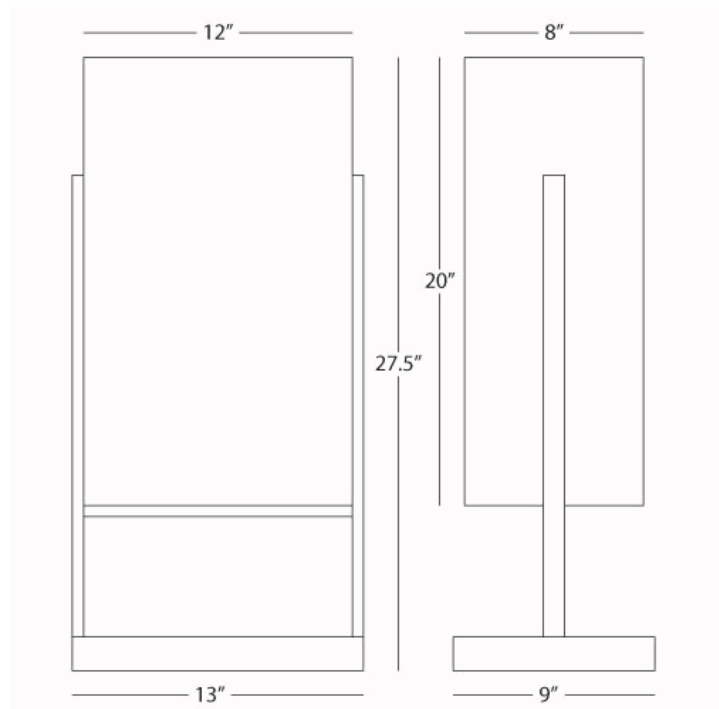

NIKOLE

S196

Table Lamp

1-150W Max.

Bulb Type: A

Switch: Hi-Lo Dimming

Polished Nickel Finish

White Marble Base

Frosted, White Acrylic Shade

FINISH OPTION:

196 - Modern Brass

** Available for Quick SHIP **