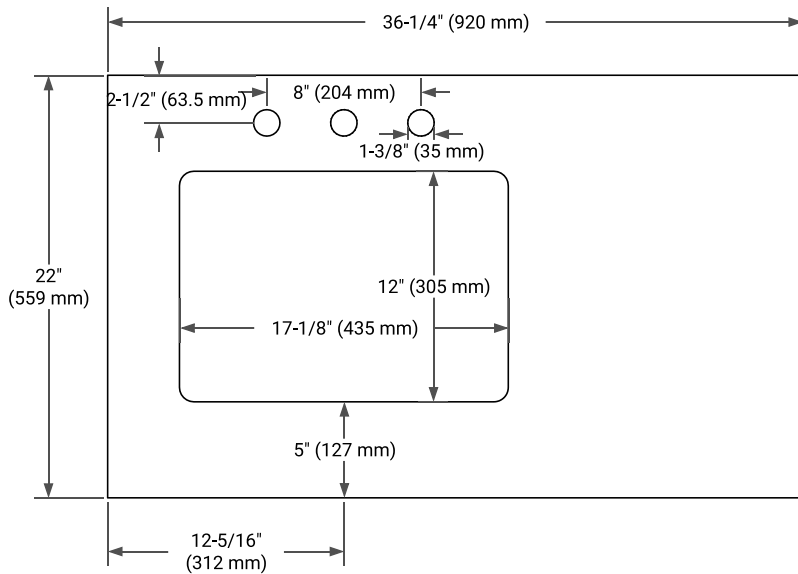

## OVERALL DIMENSIONS

36.25" W x 22" D x 1.5" H

## FEATURES

- Solid countertop with mitered edges & seams
- Undermount white rectangular sink
- Pre-drilled for 8" widespread faucet

## COUNTERTOP PLAN VIEW