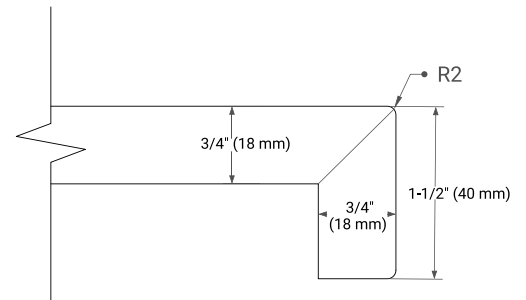

EDGE SIDE VIEW