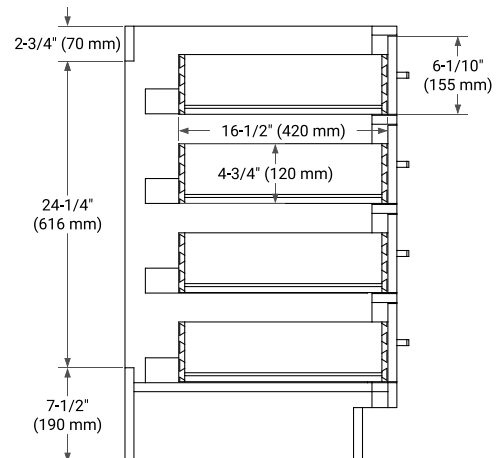

## BASE CABINET DIMENSIONS

36" W x 21.5" D x 34.5" H

# 36" LEFT RECTANGLE SINK COUNTERTOP WITH 1.5 IN. THICKNESS

## OVERALL DIMENSIONS

36.25" W x 22" D x 1.5" H