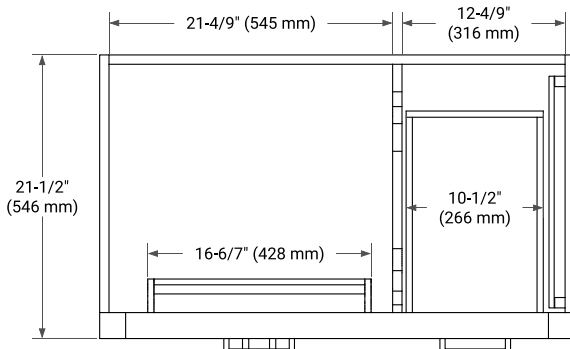

## BASE CABINET DIMENSIONS

36" W x 21.5" D x 34.5" H

# 36" LEFT RECTANGLE SINK COUNTERTOP WITH 1.5 IN. THICKNESS

## OVERALL DIMENSIONS

36.25" W x 22" D x 1.5" H