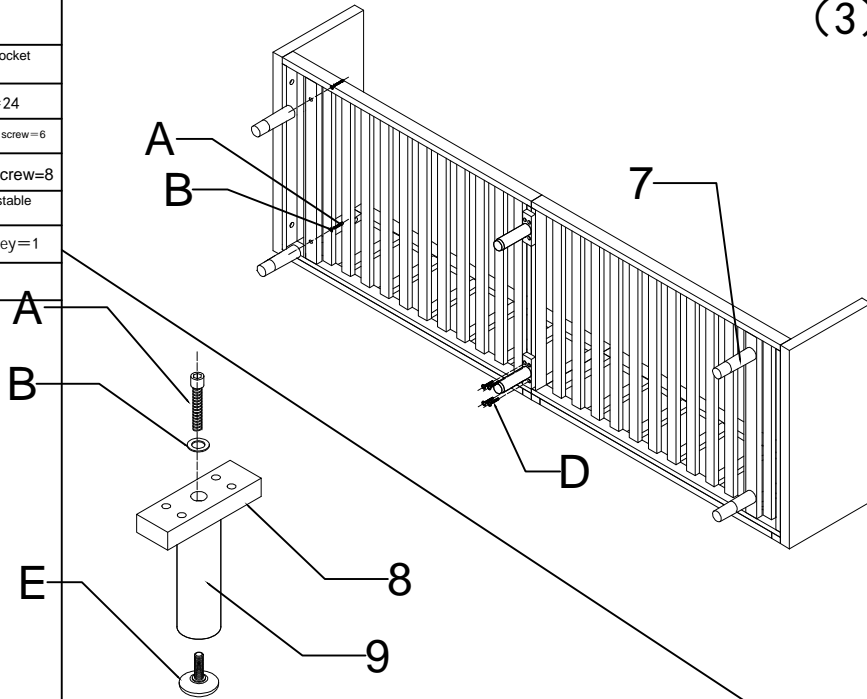

**Furniture
SOFA
Installation**

COD	ITEMS	QUA.
①	base frame(L)	1
②	base frame(R)	1
③	left handrail board	1
④	right handrail board	1
⑤	backrest (L)	1
⑥	backrest (R)	1
⑦	wooden feet	4
⑧	panel	2
⑨	middle feet	2

(1)

(2)

COD	ITEMS	QUA.
A		8*30 hexagon socket screw=18
B		8mm gasket=24
C		8*40 hexagon socket screw=6
D		6*30 big flat screw=8
E		8mm white adjustable feet=2
		6mm Allen key=1

(3)

(4)