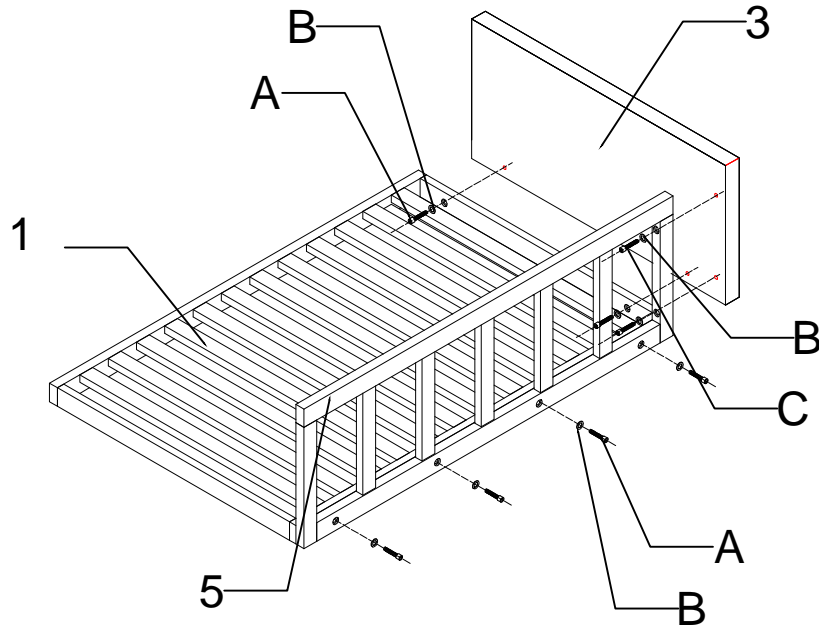

**Furniture
SOFA
Installation**

COD	ITEMS	QUA.
①	base frame(L)	1
②	base frame(R)	1
③	left handrail board	1
④	right handrail board	1
⑤	backrest (L)	1
⑥	backrest (R)	1
⑦	wooden feet	4
⑧	panel	2
⑨	middle feet	2

(1)

(2)

COD	ITEMS	QUA.
A		8*30 hexagon socket screw=18
B		8mm gasket=24
C		8*40 hexagon socket screw=6
D		6*30 big flat screw=8
E		8mm white adjustable feet=2
		6mm Allen key=1

(3)

(4)