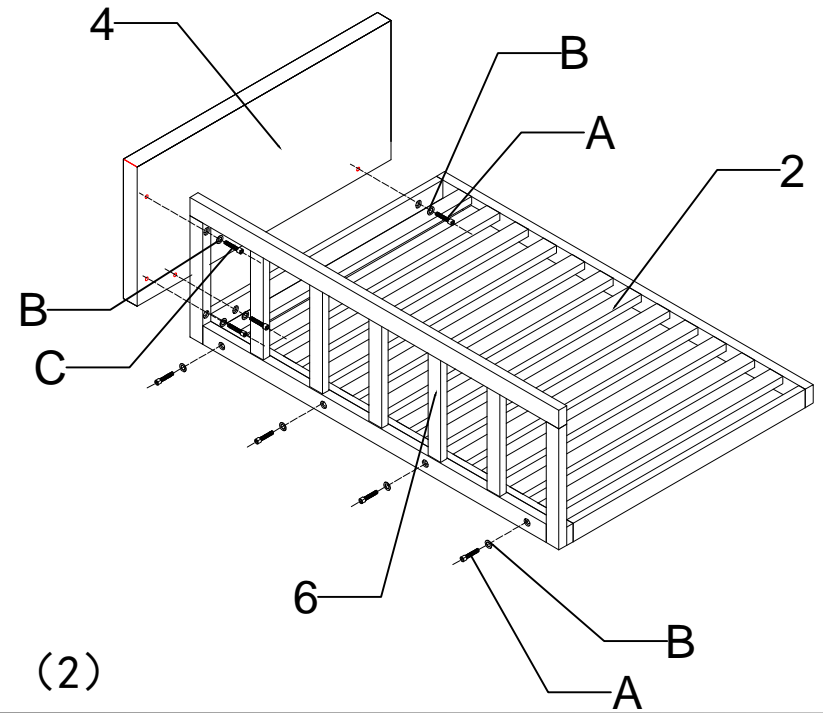

**Furniture
SOFA
Installation**

COD	ITEMS	QUA.
①	base frame(L)	1
②	base frame(R)	1
③	left handrail board	1
④	right handrail board	1
⑤	backrest (L)	1
⑥	backrest (R)	1
⑦	wooden feet	4
⑧	panel	2
⑨	middle feet	2

(1)

(2)

COD	ITEMS	QUA.
A		8*30 hexagon socket screw=18
B		8mm gasket=24
C		8*40 hexagon socket screw=6
D		6*30 big flat screw=8
E		8mm white adjustable feet=2
		6mm Allen key=1

(3)

(4)