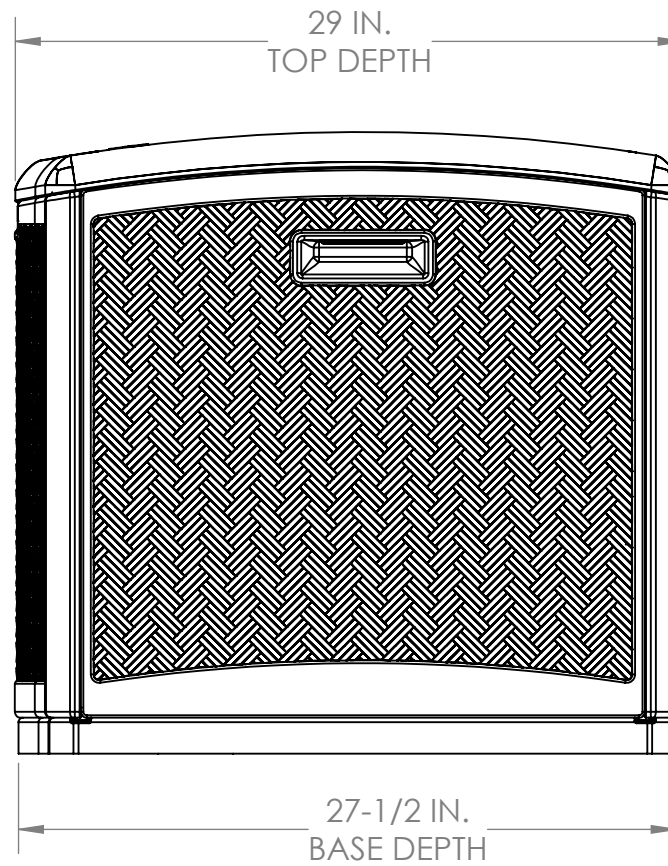

BMDB12000
FRONT VIEW

VOLUME: 16.6 CU. FT.
124 GAL.

BMDB12000
SIDE VIEW

BMDB12000
TOP VIEW