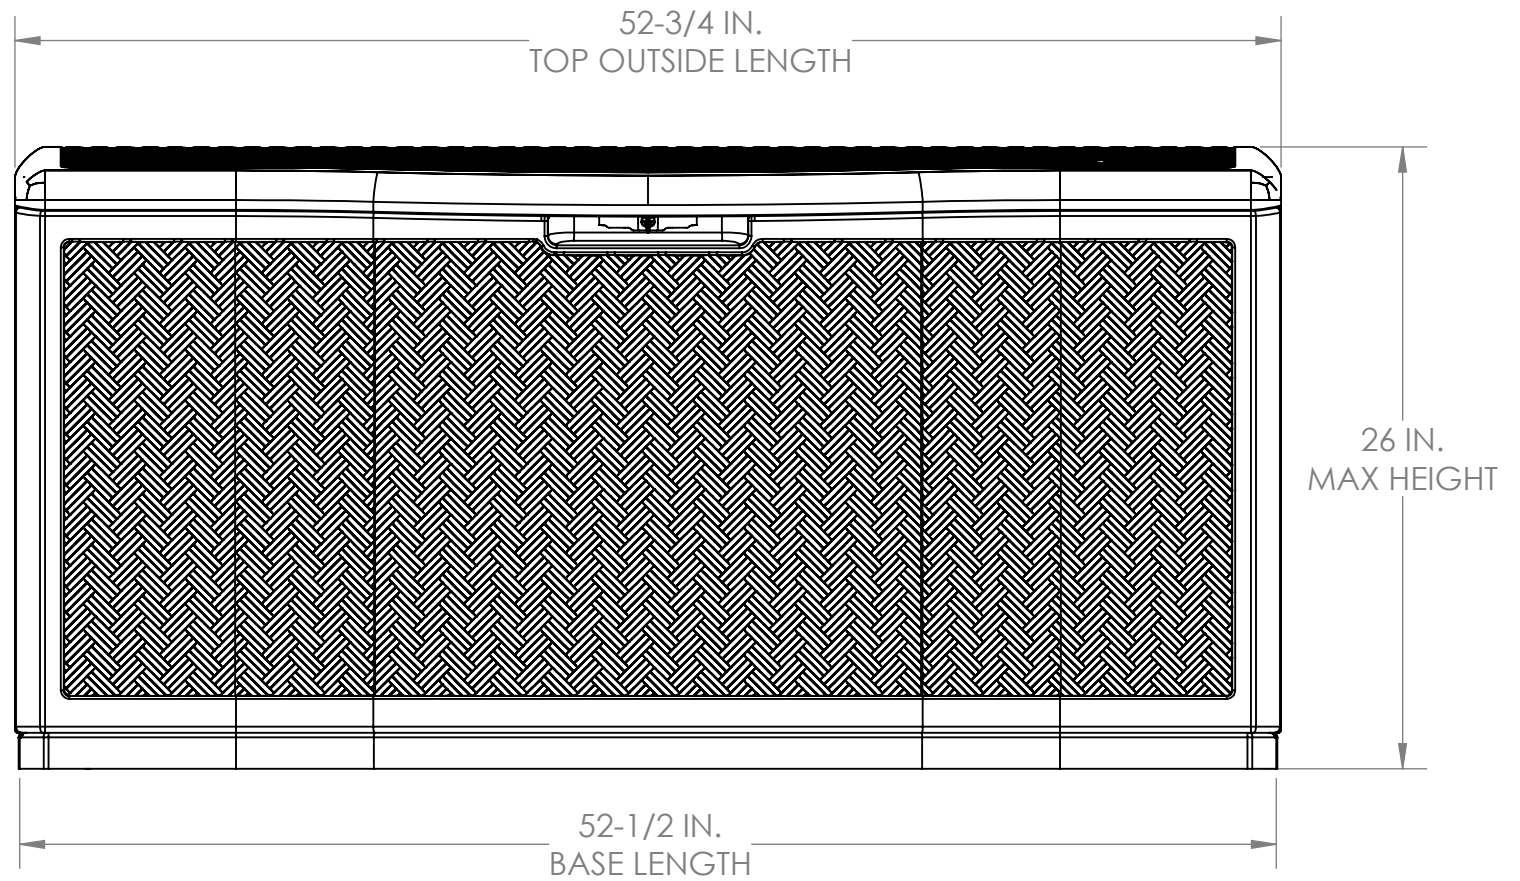

BMDB12000
FRONT VIEW

VOLUME: 16.6 CU. FT.
124 GAL.

BMDB12000
SIDE VIEW

BMDB12000
TOP VIEW