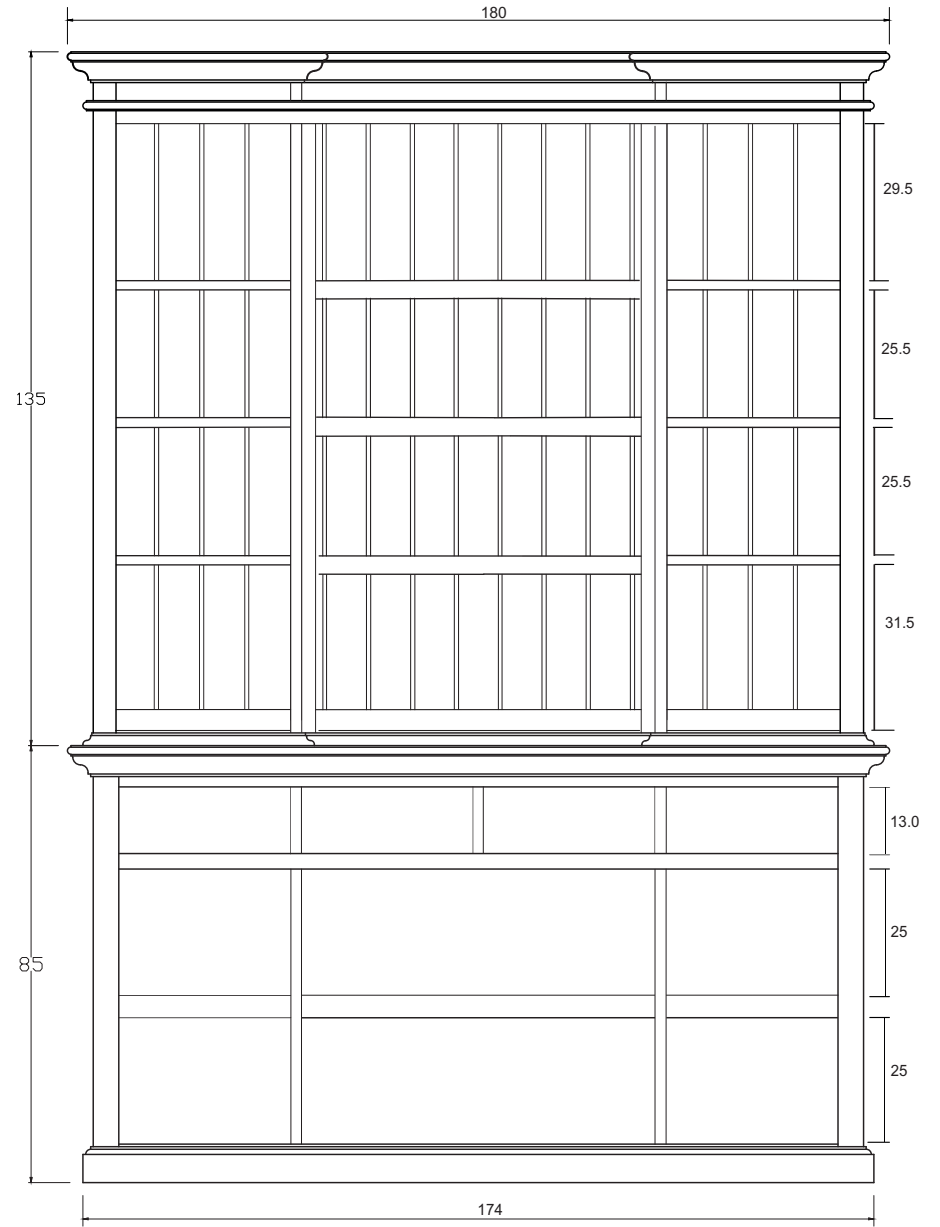

Dimensions (cm)

FRONT

FRONT OPEN

Dimensions (cm)

SIDE VIEW

TOP

DOOR DETAIL

DRAWER

DETAIL BASKET