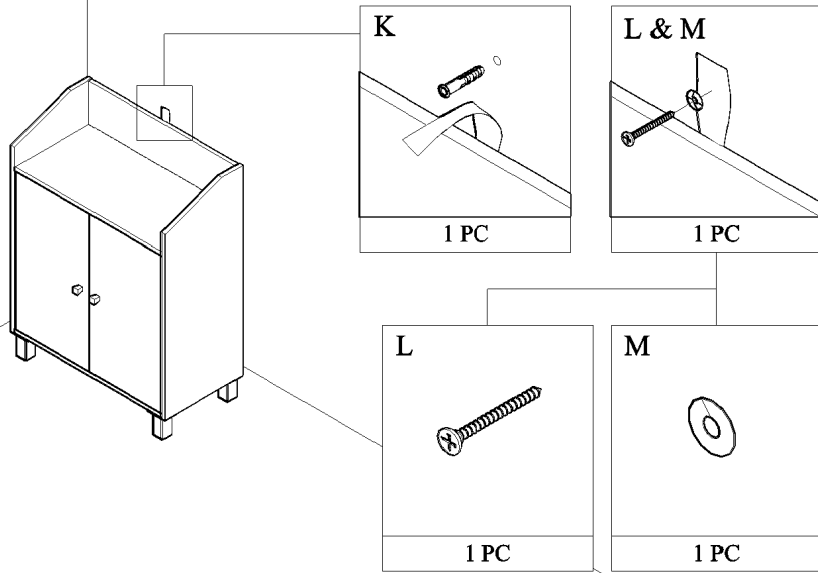

PANEL POSITION

	ACCESSORIES	QUANTITY
A	 IRON SHELF SUPPORT	8 PCS
B	 CPWOOD SCREW M6 x 50 MM	12 PCS
C	 DOOR HOLDER (BLACK) SCREW M3 x 12MM	4 PCS 8 PCS
D	 PVC SQUARE KNOB (BLACK) SCREW M4 x 25MM	2 PCS 2 PCS
E	 BROWN MAGNET STEEL PLATE SCREW M3 x 12MM	1 PC 2 PCS 2 PCS
F	 PVC LEG (BLACK) SCREW M3.5 x 16MM	4 PCS 16 PCS
G	 POWER PIN	22 PCS
H	 PVC "H" RAIL	1 PC
I	 ALLEN KEY	1 PC
J	 NYLON CABLE	1 PC
K	 WALL PLUG	1 PC
L	 SCREW M4x28MM	1 PC
M	 WOSE	2 PCS
N	 SCREW M3.5x16MM	1 PC

START ASSEMBLY

STEP 1

STEP 2

STEP 3

STEP 4

STEP 5

STEP 6

STEP 7

STEP 8

STEP 9

COMPLETED