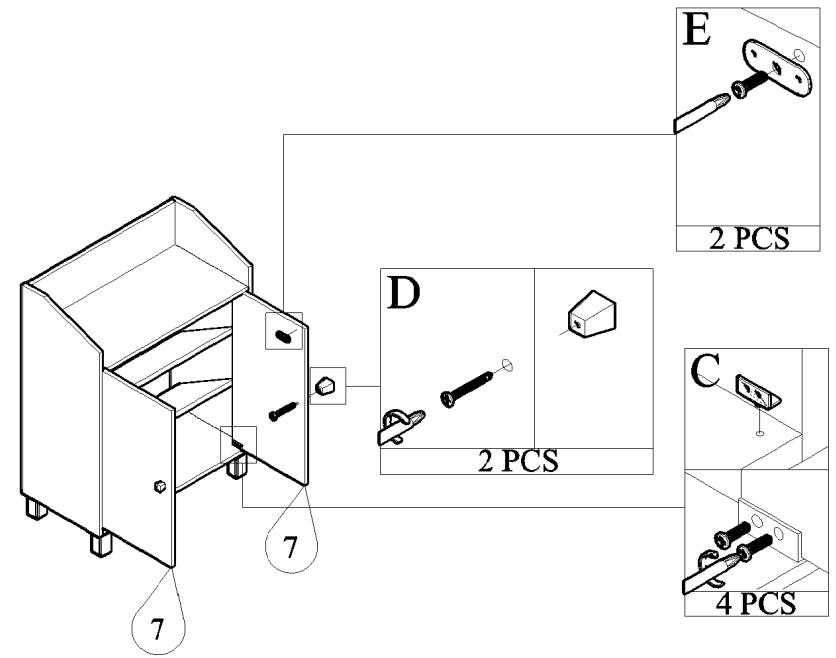

PANEL POSITION

	ACCESSORIES	QUANTITY
A	 IRON SHELF SUPPORT	8 PCS
B	 CPWOOD SCREW M6 x 50 MM	12 PCS
C	 DOOR HOLDER (BLACK) SCREW M3 x 12MM	4 PCS 8 PCS
D	 PVC SQUARE KNOB (BLACK) SCREW M4 x 25MM	2 PCS 2 PCS
E	 BROWN MAGNET STEEL PLATE SCREW M3 x 12MM	1 PC 2 PCS 2 PCS
F	 PVC LEG (BLACK) SCREW M3.5 x 16MM	4 PCS 16 PCS
G	 POWER PIN	22 PCS
H	 PVC "H" RAIL	1 PC
I	 ALLEN KEY	1 PC
J	 NYLON CABLE	1 PC
K	 WALL PLUG	1 PC
L	 SCREW M4x28MM	1 PC
M	 WOSE	2 PCS
N	 SCREW M3.5x16MM	1 PC

START ASSEMBLY

STEP 1

STEP 2

STEP 3

STEP 4

STEP 5

STEP 6

STEP 7