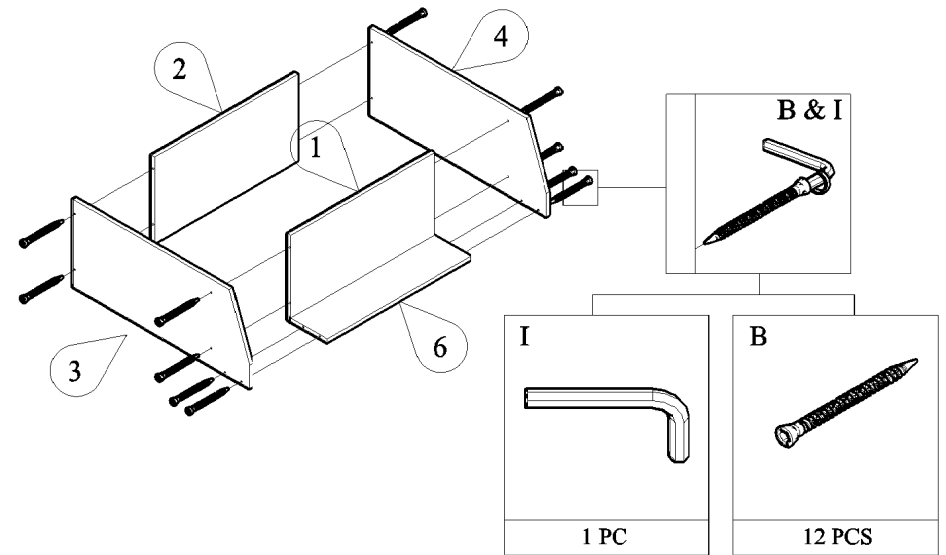

PANEL POSITION

	ACCESSORIES	QUANTITY
A	 IRON SHELF SUPPORT	8 PCS
B	 CPWOOD SCREW M6 x 50 MM	12 PCS
C	 DOOR HOLDER (BLACK) SCREW M3 x 12MM	4 PCS 8 PCS
D	 PVC SQUARE KNOB (BLACK) SCREW M4 x 25MM	2 PCS 2 PCS
E	 BROWN MAGNET STEEL PLATE SCREW M3 x 12MM	1 PC 2 PCS 2 PCS
F	 PVC LEG (BLACK) SCREW M3.5 x 16MM	4 PCS 16 PCS
G	 POWER PIN	22 PCS
H	 PVC "H" RAIL	1 PC
I	 ALLEN KEY	1 PC
J	 NYLON CABLE	1 PC
K	 WALL PLUG	1 PC
L	 SCREW M4x28MM	1 PC
M	 WOSE	2 PCS
N	 SCREW M3.5x16MM	1 PC

START ASSEMBLY

STEP 1

STEP 2

STEP 3

STEP 4

STEP 5

STEP 6

STEP 7