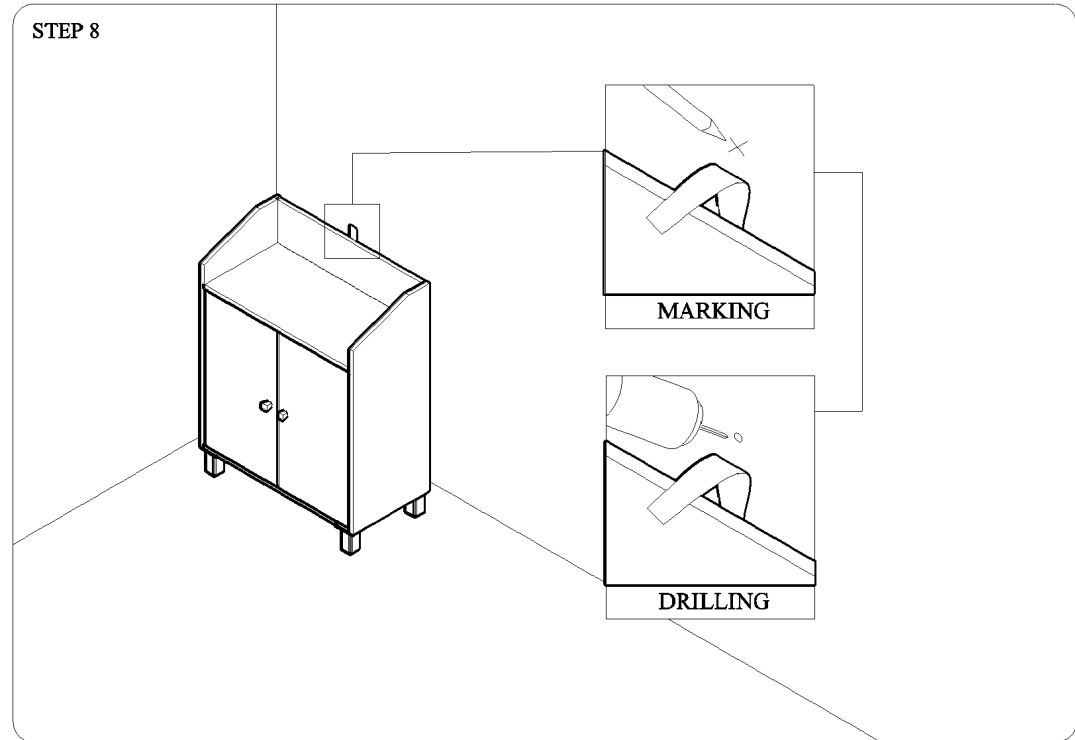

PANEL POSITION

	ACCESSORIES	QUANTITY
A	 IRON SHELF SUPPORT	8 PCS
B	 CPWOOD SCREW M6 x 50 MM	12 PCS
C	 DOOR HOLDER (BLACK) SCREW M3 x 12MM	4 PCS 8 PCS
D	 PVC SQUARE KNOB (BLACK) SCREW M4 x 25MM	2 PCS 2 PCS
E	 BROWN MAGNET STEEL PLATE SCREW M3 x 12MM	1 PC 2 PCS 2 PCS
F	 PVC LEG (BLACK) SCREW M3.5 x 16MM	4 PCS 16 PCS
G	 POWER PIN	22 PCS
H	 PVC "H" RAIL	1 PC
I	 ALLEN KEY	1 PC
J	 NYLON CABLE	1 PC
K	 WALL PLUG	1 PC
L	 SCREW M4x28MM	1 PC
M	 WOSE	2 PCS
N	 SCREW M3.5x16MM	1 PC

START ASSEMBLY

STEP 1

STEP 2

STEP 3

STEP 4

STEP 5

STEP 6

STEP 7

STEP 8

STEP 9

COMPLETED