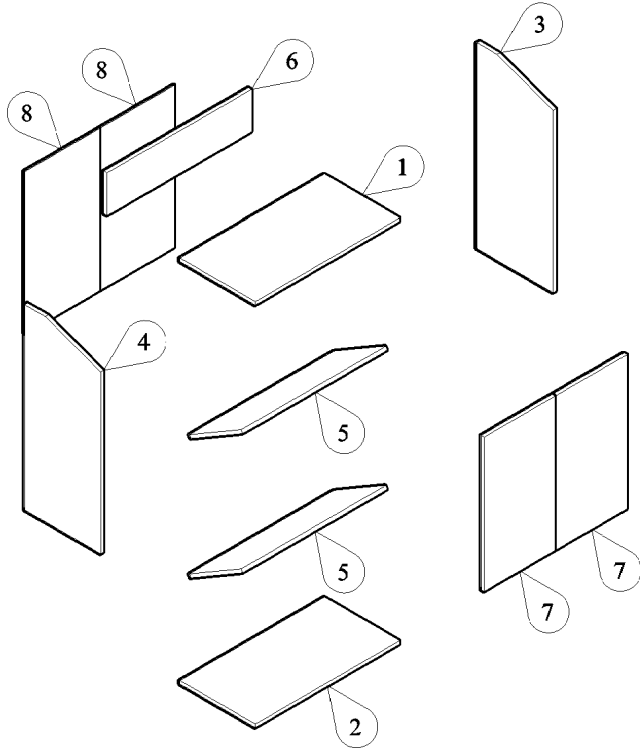

PANEL POSITION

	ACCESSORIES	QUANTITY
A	 IRON SHELF SUPPORT	8 PCS
B	 CPWOOD SCREW M6 x 50 MM	12 PCS
C	 DOOR HOLDER (BLACK) SCREW M3 x 12MM	4 PCS 8 PCS
D	 PVC SQUARE KNOB (BLACK) SCREW M4 x 25MM	2 PCS 2 PCS
E	 BROWN MAGNET STEEL PLATE SCREW M3 x 12MM	1 PC 2 PCS 2 PCS
F	 PVC LEG (BLACK) SCREW M3.5 x 16MM	4 PCS 16 PCS
G	 POWER PIN	22 PCS
H	 PVC "H" RAIL	1 PC
I	 ALLEN KEY	1 PC
J	 NYLON CABLE	1 PC
K	 WALL PLUG	1 PC
L	 SCREW M4x28MM	1 PC
M	 WOSE	2 PCS
N	 SCREW M3.5x16MM	1 PC

START ASSEMBLY

STEP 1

STEP 2

STEP 3

STEP 4

STEP 5

STEP 6

STEP 7