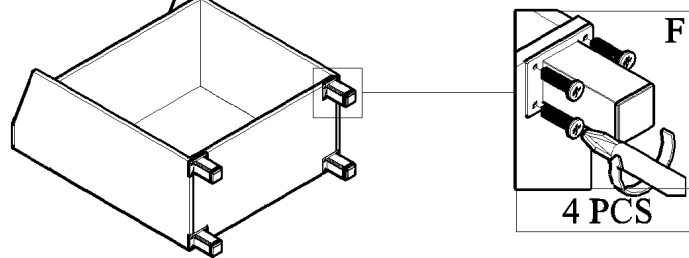

PANEL POSITION

	ACCESSORIES	QUANTITY
A	 IRON SHELF SUPPORT	8 PCS
B	 CPWOOD SCREW M6 x 50 MM	12 PCS
C	 DOOR HOLDER (BLACK) SCREW M3 x 12MM	4 PCS 8 PCS
D	 PVC SQUARE KNOB (BLACK) SCREW M4 x 25MM	2 PCS 2 PCS
E	 BROWN MAGNET STEEL PLATE SCREW M3 x 12MM	1 PC 2 PCS 2 PCS
F	 PVC LEG (BLACK) SCREW M3.5 x 16MM	4 PCS 16 PCS
G	 POWER PIN	22 PCS
H	 PVC "H" RAIL	1 PC
I	 ALLEN KEY	1 PC
J	 NYLON CABLE	1 PC
K	 WALL PLUG	1 PC
L	 SCREW M4x28MM	1 PC
M	 WOSE	2 PCS
N	 SCREW M3.5x16MM	1 PC

START ASSEMBLY

STEP 1

STEP 2

STEP 3

STEP 4

STEP 5

STEP 6

STEP 7