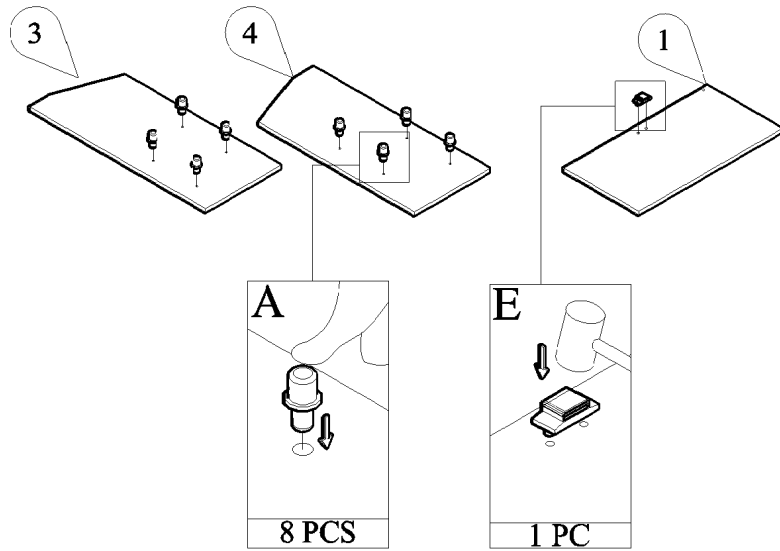

PANEL POSITION

	ACCESSORIES	QUANTITY
A	 IRON SHELF SUPPORT	8 PCS
B	 CPWOOD SCREW M6 x 50 MM	12 PCS
C	 DOOR HOLDER (BLACK) SCREW M3 x 12MM	4 PCS 8 PCS
D	 PVC SQUARE KNOB (BLACK) SCREW M4 x 25MM	2 PCS 2 PCS
E	 BROWN MAGNET STEEL PLATE SCREW M3 x 12MM	1 PC 2 PCS 2 PCS
F	 PVC LEG (BLACK) SCREW M3.5 x 16MM	4 PCS 16 PCS
G	 POWER PIN	22 PCS
H	 PVC "H" RAIL	1 PC
I	 ALLEN KEY	1 PC
J	 NYLON CABLE	1 PC
K	 WALL PLUG	1 PC
L	 SCREW M4x28MM	1 PC
M	 WOSE	2 PCS
N	 SCREW M3.5x16MM	1 PC

START ASSEMBLY

STEP 1

STEP 2

STEP 3

STEP 4

STEP 5

STEP 6

STEP 7