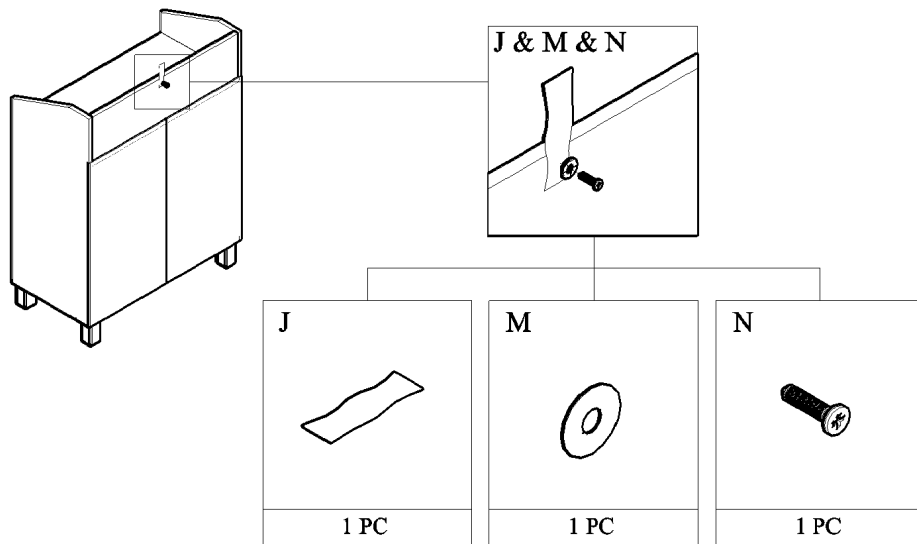

PANEL POSITION

	ACCESSORIES	QUANTITY
A	 IRON SHELF SUPPORT	8 PCS
B	 CPWOOD SCREW M6 x 50 MM	12 PCS
C	 DOOR HOLDER (BLACK) SCREW M3 x 12MM	4 PCS 8 PCS
D	 PVC SQUARE KNOB (BLACK) SCREW M4 x 25MM	2 PCS 2 PCS
E	 BROWN MAGNET STEEL PLATE SCREW M3 x 12MM	1 PC 2 PCS 2 PCS
F	 PVC LEG (BLACK) SCREW M3.5 x 16MM	4 PCS 16 PCS
G	 POWER PIN	22 PCS
H	 PVC "H" RAIL	1 PC
I	 ALLEN KEY	1 PC
J	 NYLON CABLE	1 PC
K	 WALL PLUG	1 PC
L	 SCREW M4x28MM	1 PC
M	 WOSE	2 PCS
N	 SCREW M3.5x16MM	1 PC

START ASSEMBLY

STEP 1

STEP 2

STEP 3

STEP 4

STEP 5

STEP 6

STEP 7