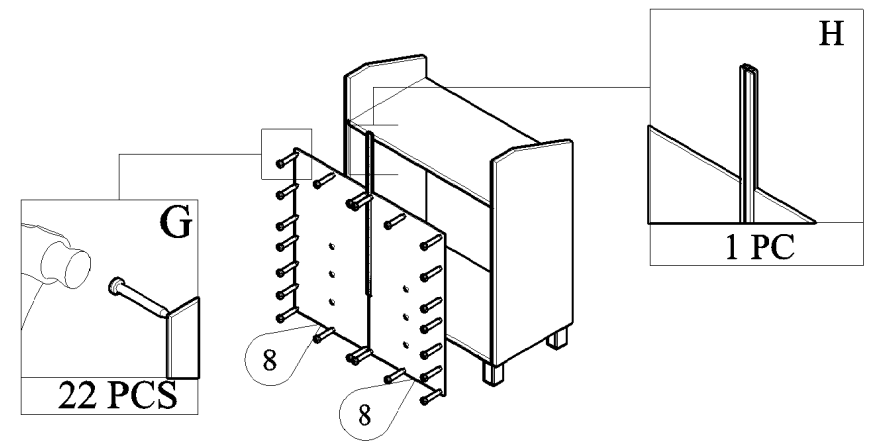

PANEL POSITION

	ACCESSORIES	QUANTITY
A	 IRON SHELF SUPPORT	8 PCS
B	 CPWOOD SCREW M6 x 50 MM	12 PCS
C	 DOOR HOLDER (BLACK) SCREW M3 x 12MM	4 PCS 8 PCS
D	 PVC SQUARE KNOB (BLACK) SCREW M4 x 25MM	2 PCS 2 PCS
E	 BROWN MAGNET STEEL PLATE SCREW M3 x 12MM	1 PC 2 PCS 2 PCS
F	 PVC LEG (BLACK) SCREW M3.5 x 16MM	4 PCS 16 PCS
G	 POWER PIN	22 PCS
H	 PVC "H" RAIL	1 PC
I	 ALLEN KEY	1 PC
J	 NYLON CABLE	1 PC
K	 WALL PLUG	1 PC
L	 SCREW M4x28MM	1 PC
M	 WOSE	2 PCS
N	 SCREW M3.5x16MM	1 PC

START ASSEMBLY

STEP 1

STEP 2

STEP 3

STEP 4

STEP 5

STEP 6

STEP 7