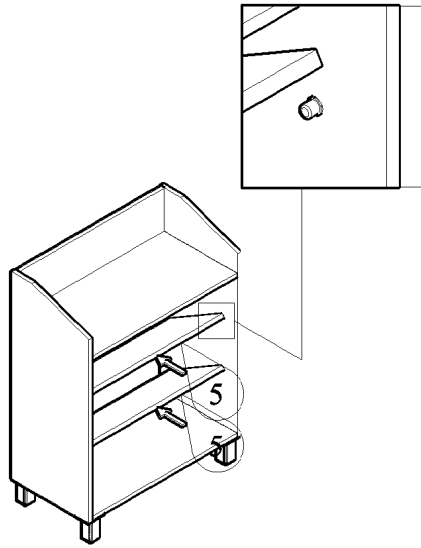

PANEL POSITION

	ACCESSORIES	QUANTITY
A	 IRON SHELF SUPPORT	8 PCS
B	 CPWOOD SCREW M6 x 50 MM	12 PCS
C	 DOOR HOLDER (BLACK) SCREW M3 x 12MM	4 PCS 8 PCS
D	 PVC SQUARE KNOB (BLACK) SCREW M4 x 25MM	2 PCS 2 PCS
E	 BROWN MAGNET STEEL PLATE SCREW M3 x 12MM	1 PC 2 PCS 2 PCS
F	 PVC LEG (BLACK) SCREW M3.5 x 16MM	4 PCS 16 PCS
G	 POWER PIN	22 PCS
H	 PVC "H" RAIL	1 PC
I	 ALLEN KEY	1 PC
J	 NYLON CABLE	1 PC
K	 WALL PLUG	1 PC
L	 SCREW M4x28MM	1 PC
M	 WOSE	2 PCS
N	 SCREW M3.5x16MM	1 PC

START ASSEMBLY

STEP 1

STEP 2

STEP 3

STEP 4

STEP 5

STEP 6

STEP 7