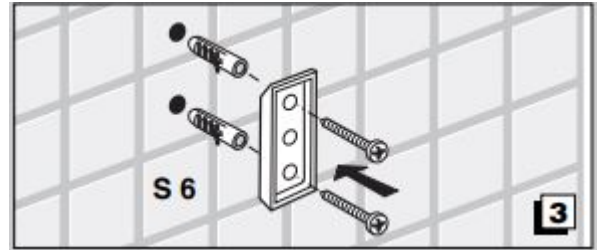

Installation Instructions

CLEANING

Quality, technological processes and materials are the features that determine the high standards of our accessories.

However, to avoid surface alterations, it is necessary to follow a few guidelines.

Clean all finishes exclusively with soap and water, and dry with a soft cloth.

Do not use coarse cloths, abrasive products, acids, ammonia products, caustic substances, bleach or solvents.

In case of contact with these substances, rinse surfaces immediately and wipe dry.

Remember that even fumes can damage metal.

Wash accessories next to the toilet bowl at regular intervals to avoid corrosion.

Collection
Divo

Model |
Divo A15150

Dimensions Metric

1 inch = 2.54 cm
1 inch = 25.4 mm

WS®
BATH
COLLECTIONS

1051 Lea Drive - Collegeville, PA 19426
Tel. 215 513 9400 - Fax 610 831 0215

www.ws bathcollections.com - info@ws bathcollections.com