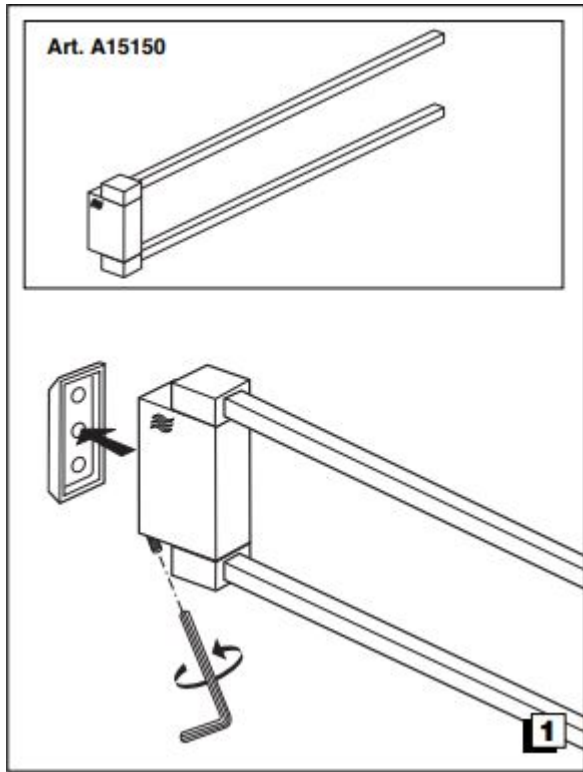

Installation Instructions

CLEANING

Quality, technological processes and materials are the features that determine the high standards of our accessories.

However, to avoid surface alterations, it is necessary to follow a few guidelines.

Clean all finishes exclusively with soap and water, and dry with a soft cloth.

Do not use coarse cloths, abrasive products, acids, ammonia products, caustic substances, bleach or solvents.

In case of contact with these substances, rinse surfaces immediately and wipe dry.

Remember that even fumes can damage metal.

Wash accessories next to the toilet bowl at regular intervals to avoid corrosion.

Collection
Divo

Model |
Divo A15150

Dimensions Metric

1 inch = 2.54 cm
1 inch = 25.4 mm

WS®
BATH
COLLECTIONS

1051 Lea Drive - Collegeville, PA 19426
Tel. 215 513 9400 - Fax 610 831 0215

www.ws bathcollections.com - info@ws bathcollections.com