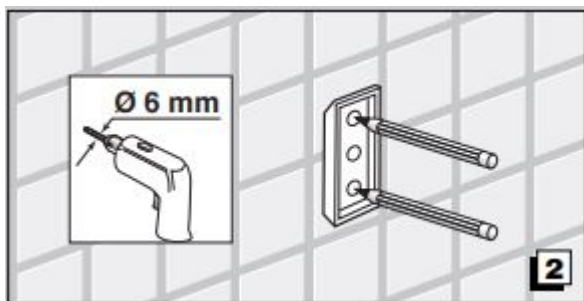

Installation Instructions

CLEANING

Quality, technological processes and materials are the features that determine the high standards of our accessories.

However, to avoid surface alterations, it is necessary to follow a few guidelines.

Clean all finishes exclusively with soap and water, and dry with a soft cloth.

Do not use coarse cloths, abrasive products, acids, ammonia products, caustic substances, bleach or solvents.

In case of contact with these substances, rinse surfaces immediately and wipe dry.

Remember that even fumes can damage metal.

Wash accessories next to the toilet bowl at regular intervals to avoid corrosion.

Collection
Divo

Model |
Divo A15150

Dimensions Metric

1 inch = 2.54 cm
1 inch = 25.4 mm

WS®
BATH
COLLECTIONS

1051 Lea Drive - Collegeville, PA 19426
Tel. 215 513 9400 - Fax 610 831 0215

www.ws bathcollections.com - info@ws bathcollections.com