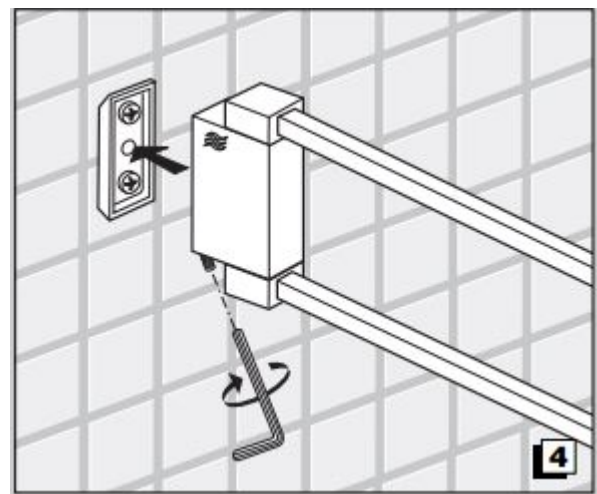

Installation Instructions

CLEANING

Quality, technological processes and materials are the features that determine the high standards of our accessories.

However, to avoid surface alterations, it is necessary to follow a few guidelines.

Clean all finishes exclusively with soap and water, and dry with a soft cloth.

Do not use coarse cloths, abrasive products, acids, ammonia products, caustic substances, bleach or solvents.

In case of contact with these substances, rinse surfaces immediately and wipe dry.

Remember that even fumes can damage metal.

Wash accessories next to the toilet bowl at regular intervals to avoid corrosion.

Collection
Divo

Model |
Divo A15150

Dimensions Metric

1 inch = 2.54 cm
1 inch = 25.4 mm

WS®
BATH
COLLECTIONS

1051 Lea Drive - Collegeville, PA 19426
Tel. 215 513 9400 - Fax 610 831 0215

www.ws bathcollections.com - info@ws bathcollections.com