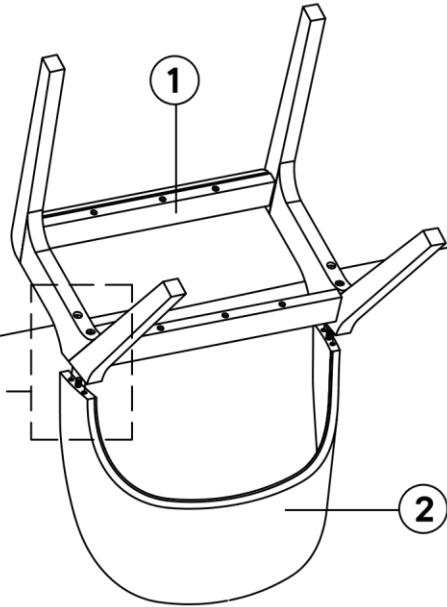

- Part# - Seat
- Part# - Backrest

Do not assemble if any of the following Hardware parts are missing:

- Part# - JCBC Screw M6x100mm
- Part# - Spring Washer 1/4"
- Part# - Allen Key M4
- Part# - Wood Dowel Dia 8x35MM

A JCBC Screw
M6x100mm
4pcs

B Spring Washer
1/4"
4pcs

C Allen Key M4
1pc

D Wood Dowel
Dia 8x35MM
2pcs

ASSEMBLY INSTRUCTIONS

1

2

ASSEMBLY COMPLETED