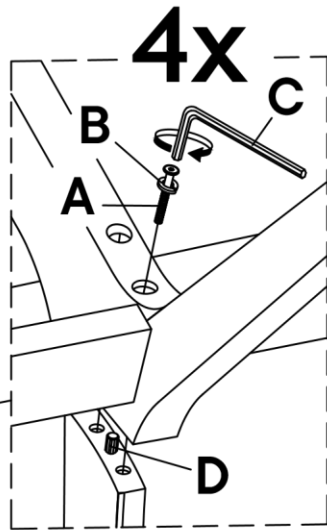

- Part# - Seat
- Part# - Backrest

Do not assemble if any of the following Hardware parts are missing:

- Part# - JCBC Screw M6x100mm
- Part# - Spring Washer 1/4"
- Part# - Allen Key M4
- Part# - Wood Dowel Dia 8x35MM

A JCBC Screw
M6x100mm
4pcs

B Spring Washer
1/4"
4pcs

C Allen Key M4
1pc

D Wood Dowel
Dia 8x35MM
2pcs

ASSEMBLY INSTRUCTIONS

1

2

ASSEMBLY COMPLETED