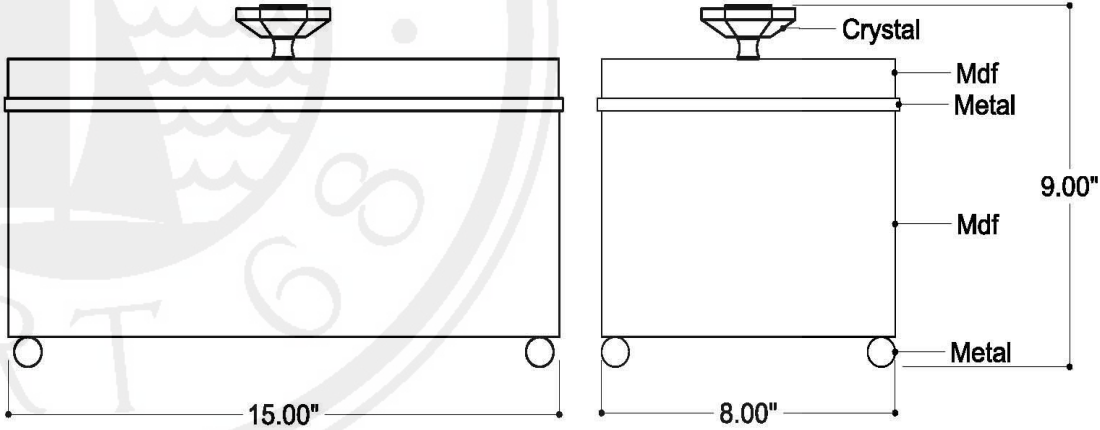

SPEC SHEET

NAPLES WHITE BOX

Item # ACDS-256-07

Height: 9"

Width: 15"

Depth: 8"

Finish: Polished Nickel / White

All Port 68 designs are copyrighted. All rights reserved.