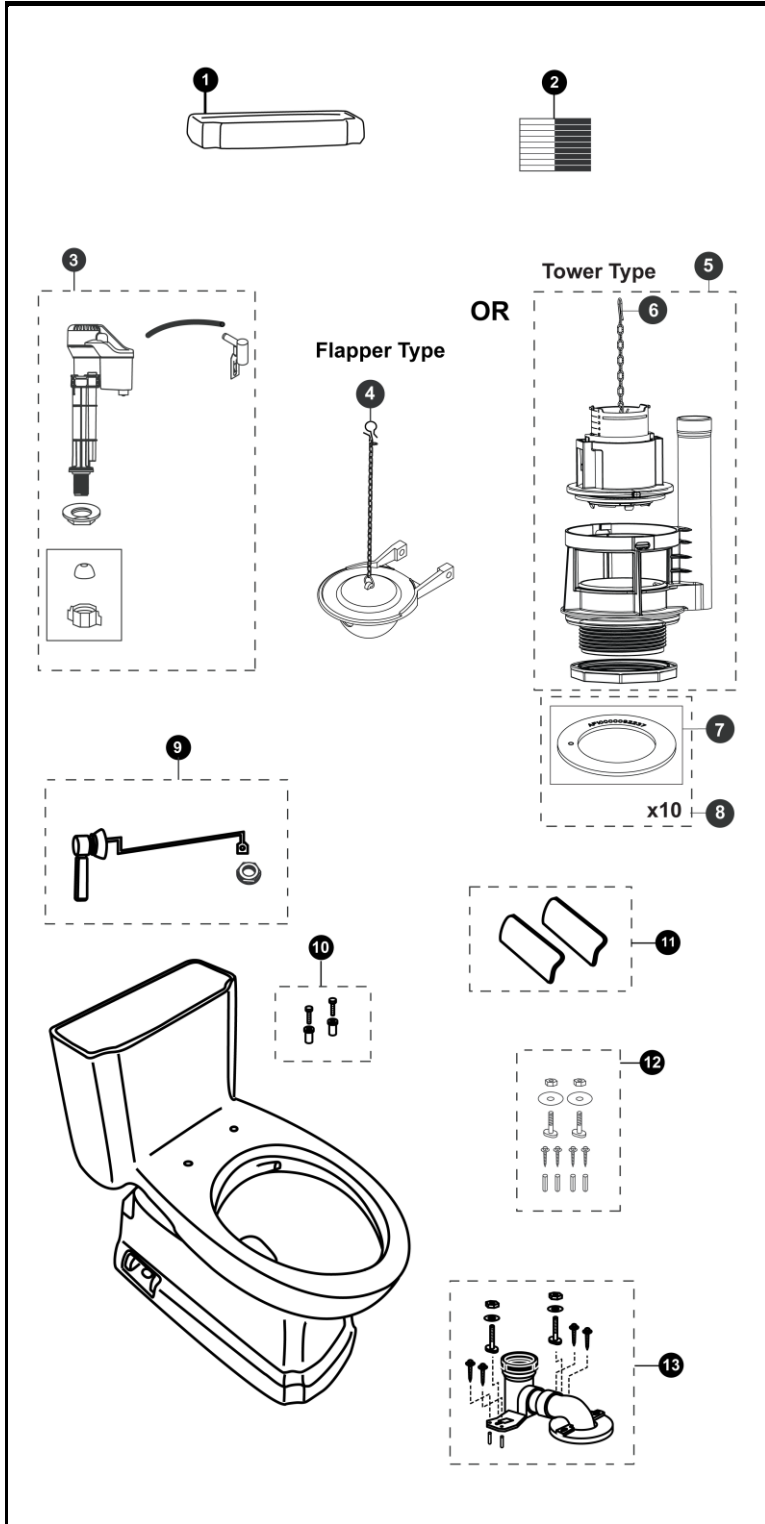

MS974224CEF MS974224CEFG
 CST974CEF CST974CEFG
 CST974CEFT CST974CEFGT

Guinevere®
1.28 Gpf Toilet, Elongated,
Tornado Flush™, UniFit Rough-In,
Universal Height, (including CEFIONTECT®)

Item	Part	Description
1	TCU974CRE#01	Tank Lid w/ Velcro Tape - Cotton
	TCU974CRE#03	Tank Lid w/ Velcro Tape - Bone
	TCU974CRE#11	Tank Lid w/ Velcro Tape - Colonial White
	TCU974CRE#12	Tank Lid w/ Velcro Tape - Sedona Beige
	TCU974CRE#51	Tank Lid w/ Velcro Tape - Ebony
2	THU107	Velcro Tape
3	TSU99A.X	Fill Valve for Flapper Type
4	THU500S	Flapper w/ Chain
5	THU453.6B-A	Drain Valve for Tower Type
6	THU440-A	Flush Tower
7	THU407	Seal Gasket (1 piece)
8	THU370	Seal Gasket (10 piece)
9	THU458#CP	Trip Lever - Chrome Plated
	THU458#PN	Trip Lever - Polished Nickel
	THU458#BN	Trip Lever - Brushed Nickel
	THU458#01	Trip Lever - Cotton
10	THU651N	Top Mount Seat Hardware
11	TCU974CV#01	Side Plate w/ Velcro Tape - Cotton
	TCU974CV#03	Side Plate w/ Velcro Tape - Bone
	TCU974CV#11	Side Plate w/ Velcro Tape - Colonial White
	TCU974CV#12	Side Plate w/ Velcro Tape - Sedona Beige
	TCU974CV#51	Side Plate w/ Velcro Tape - Ebony
12	THU020N	Rough-in Mounting Hardware
13	TSU03W.12R	12" Modular Rough-In (Standard)
	TSU03W.10R	10" Modular Rough-In
	TSU03W.14R	14" Modular Rough-In

Note:

Product Number Explanations

One-Piece Toilet

(MS) Toilet and Seat Combination
 (974) Toilet Model
 (224) Seat Model
 (C) Tornado Flush™
 (E) 1.28 Gpf / 6.0 Lpf
 (F) Universal Height
 (G) CEFIONTECT®
 (T) Drain Valve Tower

Actual Product may vary slightly from illustration.