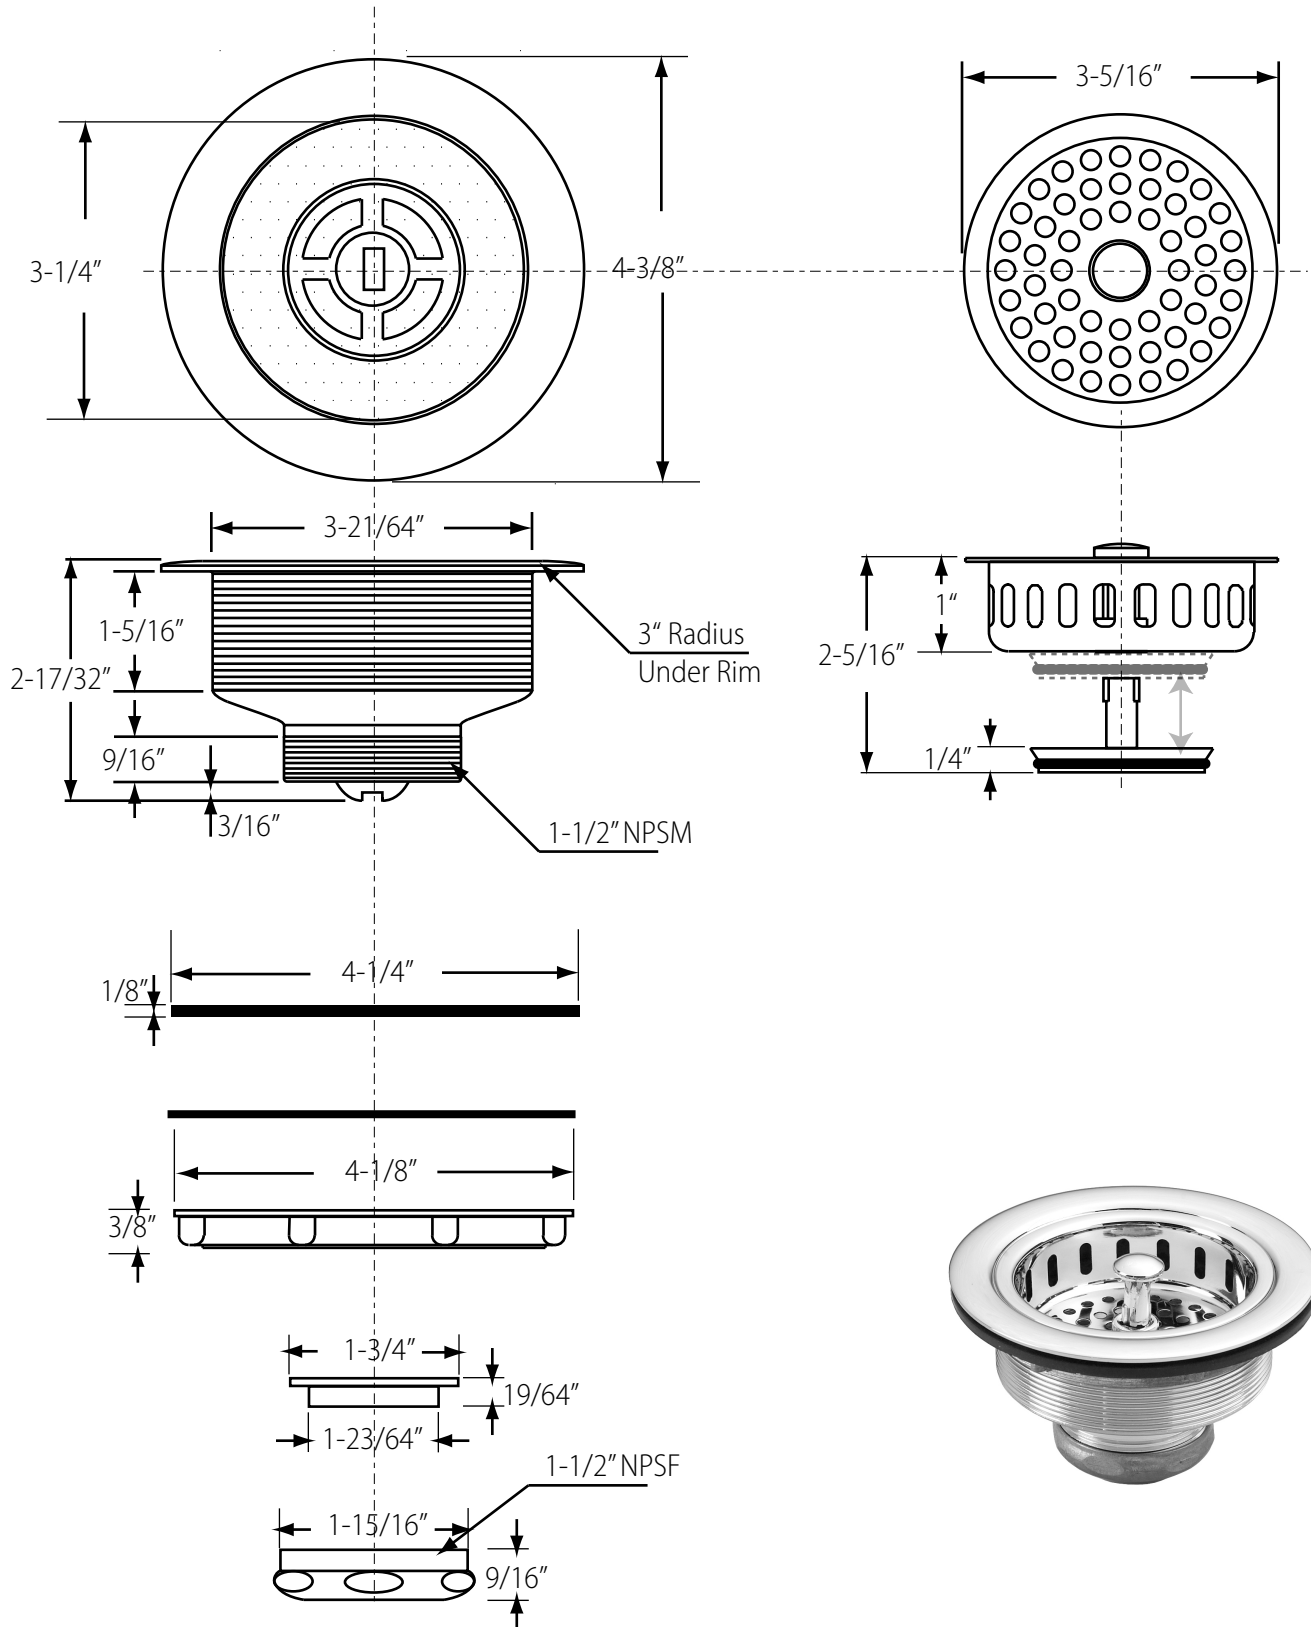

D214

WESTBRASS Fine Decorative Plumbing Since 1935		2429 E. Olympic Blvd. Los Angeles, CA 90021	
TITLE Post Style Kitchen Sink Strainer Basket			
DWG NO.	D214	DATE	3-30-2009
Scale	NTS	REV	C
mrohfs		Sheet 1 of 1	