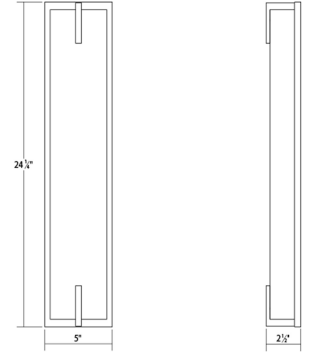

Project:

Spec Sheet

Dimensions

Height:	24"
Width:	5"
Extends:	2.75"
Minimum Extension:	2.75"
Maximum Extension:	2.75"
Size:	24"
Canopy/Backplate/Base Width:	5
Canopy/Backplate/Base Depth:	0.5
Canopy/Backplate/Base Height:	24

Electrical Specs

Bulb(s) Included?:	Yes
Bulb 1 Type:	Integral LED
Bulb Quantity:	1
Input Voltage:	120VAC
Wattage:	12
Initial Lumens:	1150
Delivered Lumens2:	700
Color Temperature:	3000K
CRI:	90
Power Supply Type:	Driver
Power Supply Quantity:	1
Power Supply Location:	Outlet Box
Dimming Type:	TRIAC/ELV
Bulb Max Wattage:	12

Installation

Installation:	Licensed electrician required
Installation Orientation:	Any Orientation

Shipping

Carton 1 L x W x H:	29" X 10" X 8"
Carton 1 Gross Weight:	8 LBS

Shade

Shade 1 Material:	White Etched Glass
-------------------	--------------------