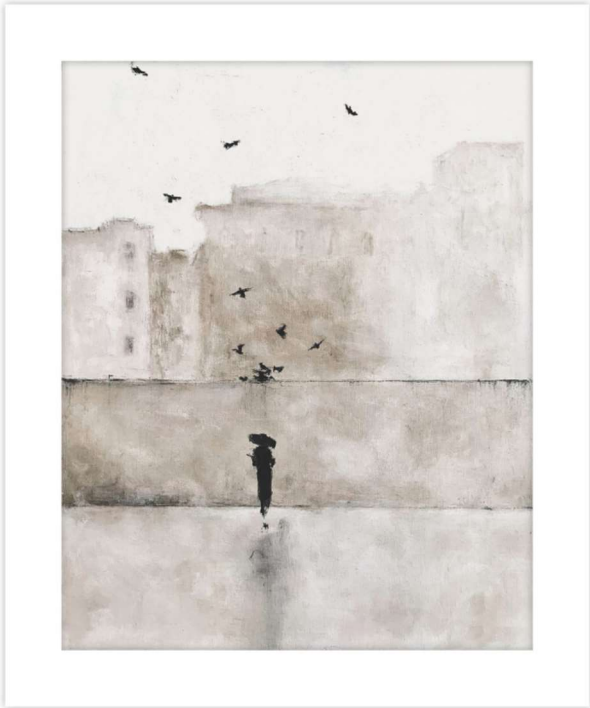

# THEODORE ALEXANDER

## England Moments 8

D3104S62063-5185

Wood Frame

Textured Paper

M5 - White Smooth + White Core Width:4"

F1360 - Antique Silver & Black Cap Frame - Width: 0.75

W 23½ x D 1¼ x H 27½ inches

Material(s):